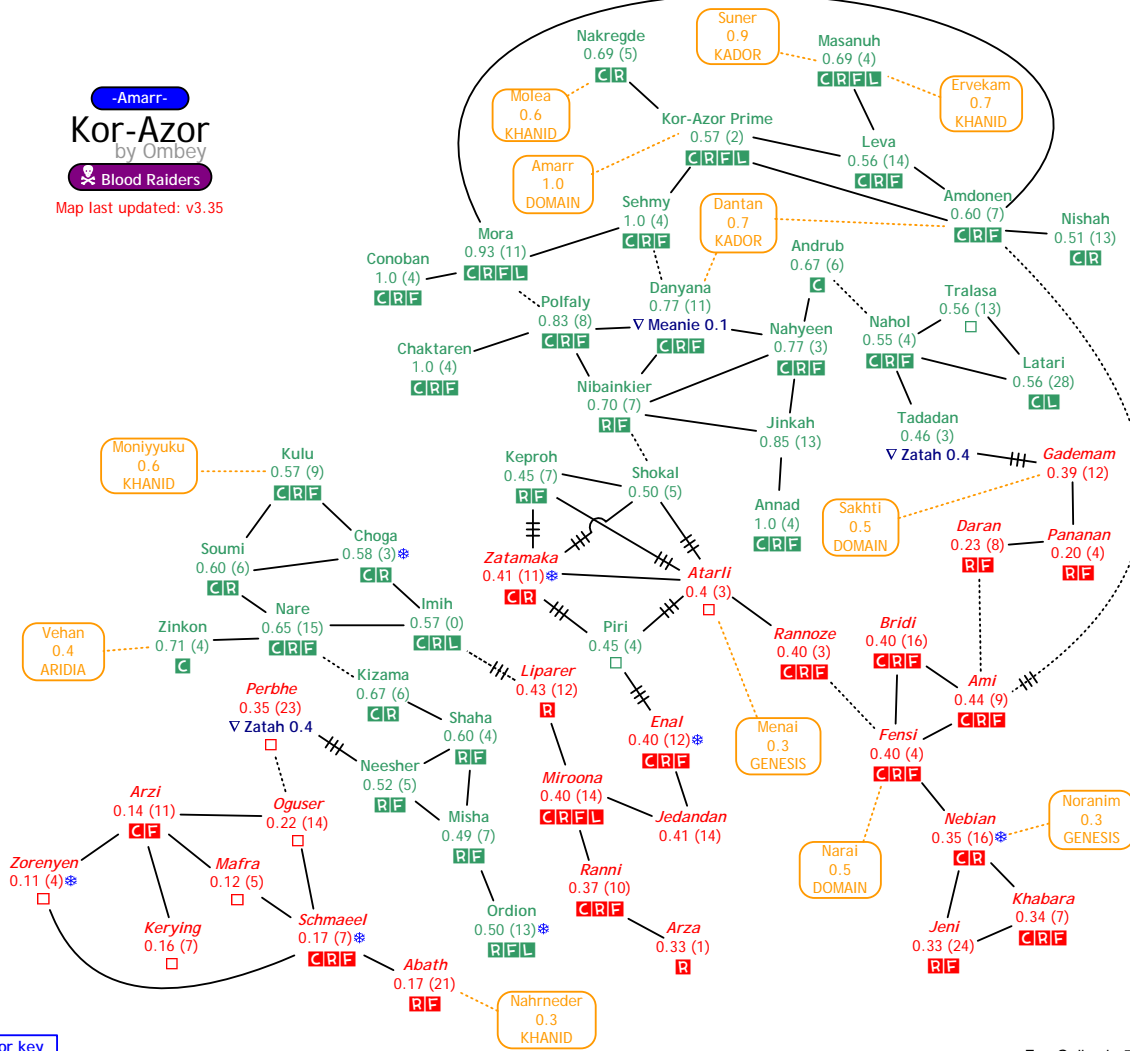

[Click for key](#)

Great Wildlands by Ombey

Thukker Tribe
Angels
Map last updated: v3.37

Click for key

-Amarr-
Kador
 by Ombey

 Map last updated: v3.37

-Amarr- Kor-Azor by Ombey

Map last updated: v3.35

Click for key

-Caldari-
Lonetrek
 by Ombey

 Map last updated: v3.37

Click for key

Click for key

Molden Heath

by Ombey

Angels