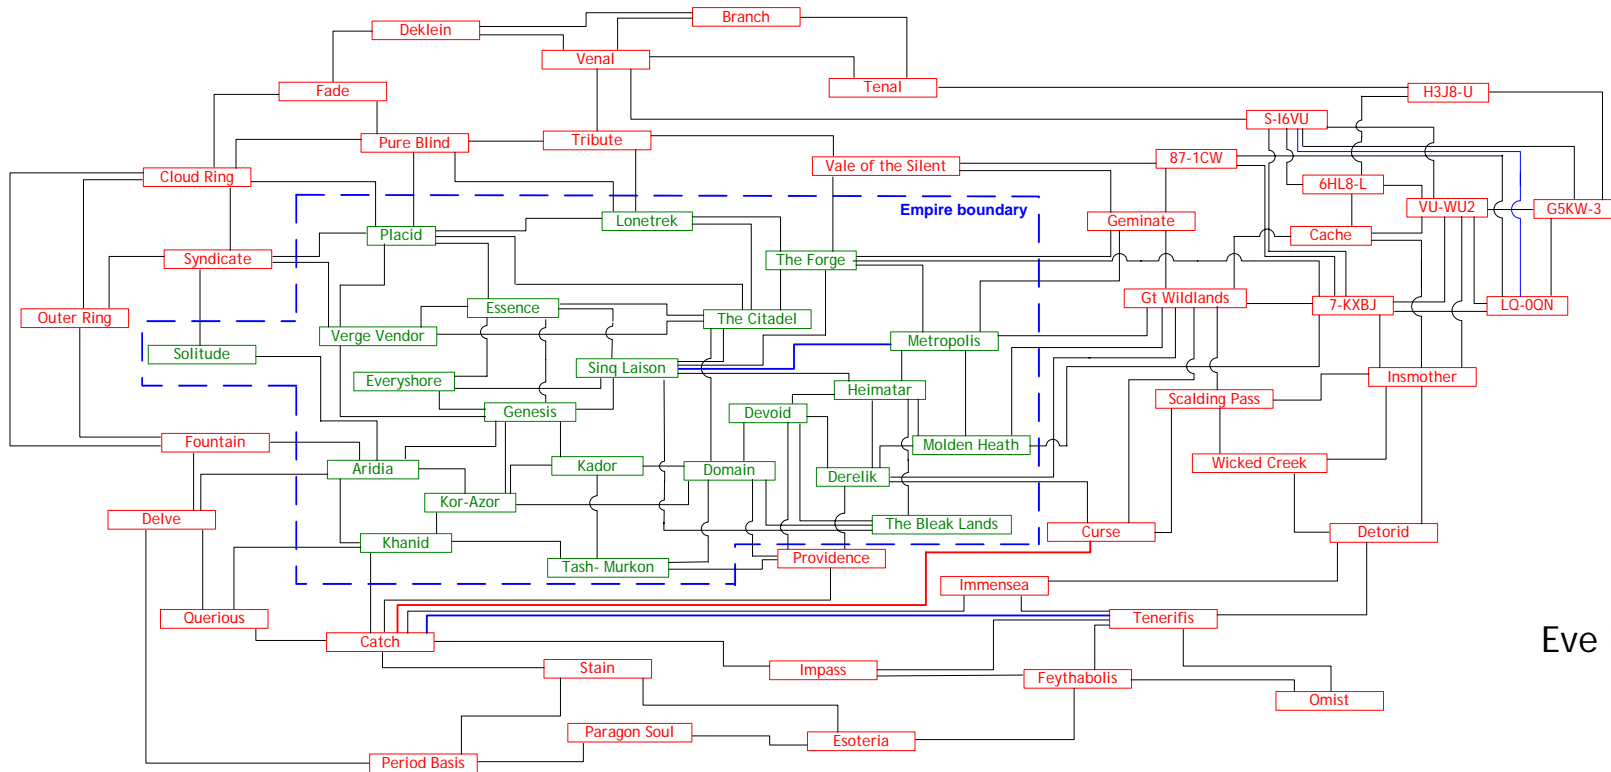

Many thanks to [Adam Reed](#) for his help with the Kali regions

For more information, full release notes, and error-spotting/ ISK donation credits, please go to the [2d EveMap](#) site (www.ombeve.co.uk)

Please note that I cannot be held responsible for any losses incurred as a result of information gained from these maps. Usage of these maps indicates your agreement of these terms.

Key:

- -System with no stations
- ❄ -System with an Ice Field
- -0.5+ system
- -0.4- system (also italicised)
- -Out of region link
- (12) -No. of Asteroid belts
- C** -Clone Facility*
- R** -Repair Facility*
- F** -Factory*
- L** -Laboratory*
- O** -Outpost (0.0 maps only)
- ▽ -Complex

—||— - indicates hi-sec <> low-sec jump

..... indicates constellation jump

* - In 0.0, these indicate NPC/ conq. stations.
Outpost station services are not currently listed

Eve Universe
by Ombey

Bold/ coloured jump lines are purely for ease of following and do not signify anything

Map last updated: v3.34

Eve Universe NPCs

by Ombey

Empire region

The Bleak Lands

by Ombey

-Amarr-

Map last updated: v3.37