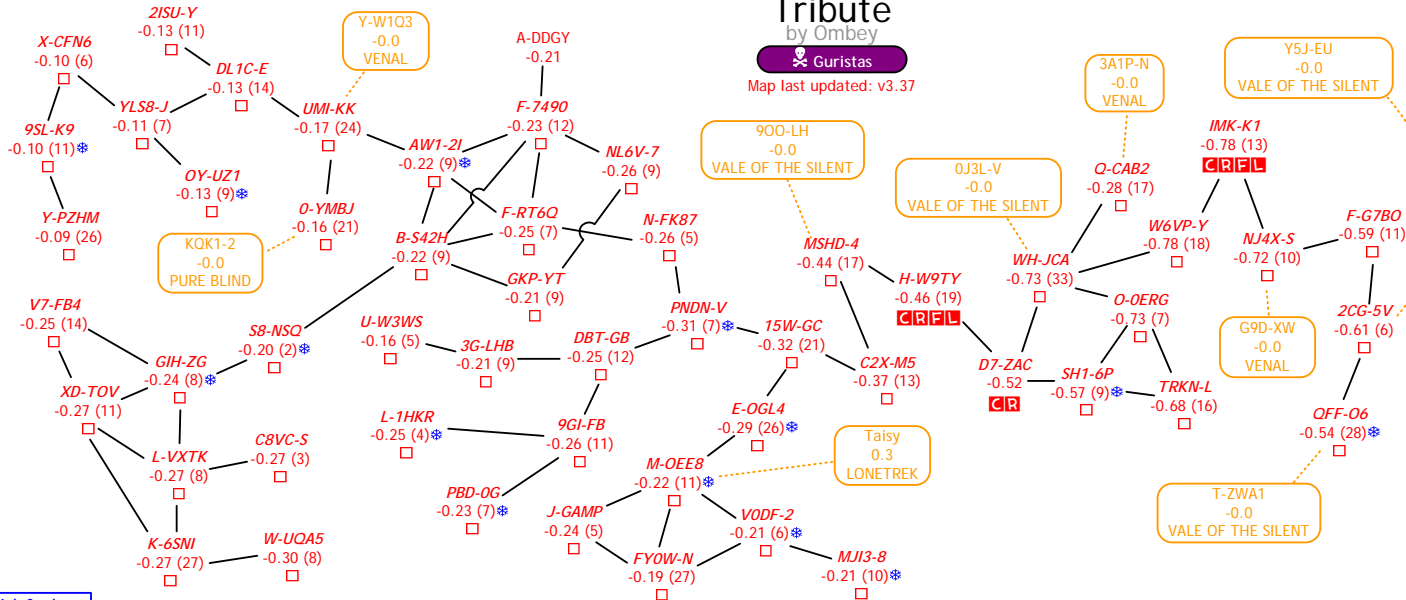

Map last updated: v3.37

-The Syndicate
Syndicate
 by Omby
 Serpents
 Map last updated: v3.33

Click for key

Tash-Murkon

by Ombey

-Amarr-

Sanshas

Map last updated: v3.33

Click for key

Tenal
by Ombey

Map last updated: v3.37

[Click for key](#)

Tenerifis
by Ombey
Angels
Map last updated: v3.37

Tribute

by Ombey

Map last updated: v3.37

Click for key

Vale of The Silent

by Omby

Map last updated: v3.37

Click for key

Verge Vendor
by Ombey

Map last updated: v3.37

Wicked Creek