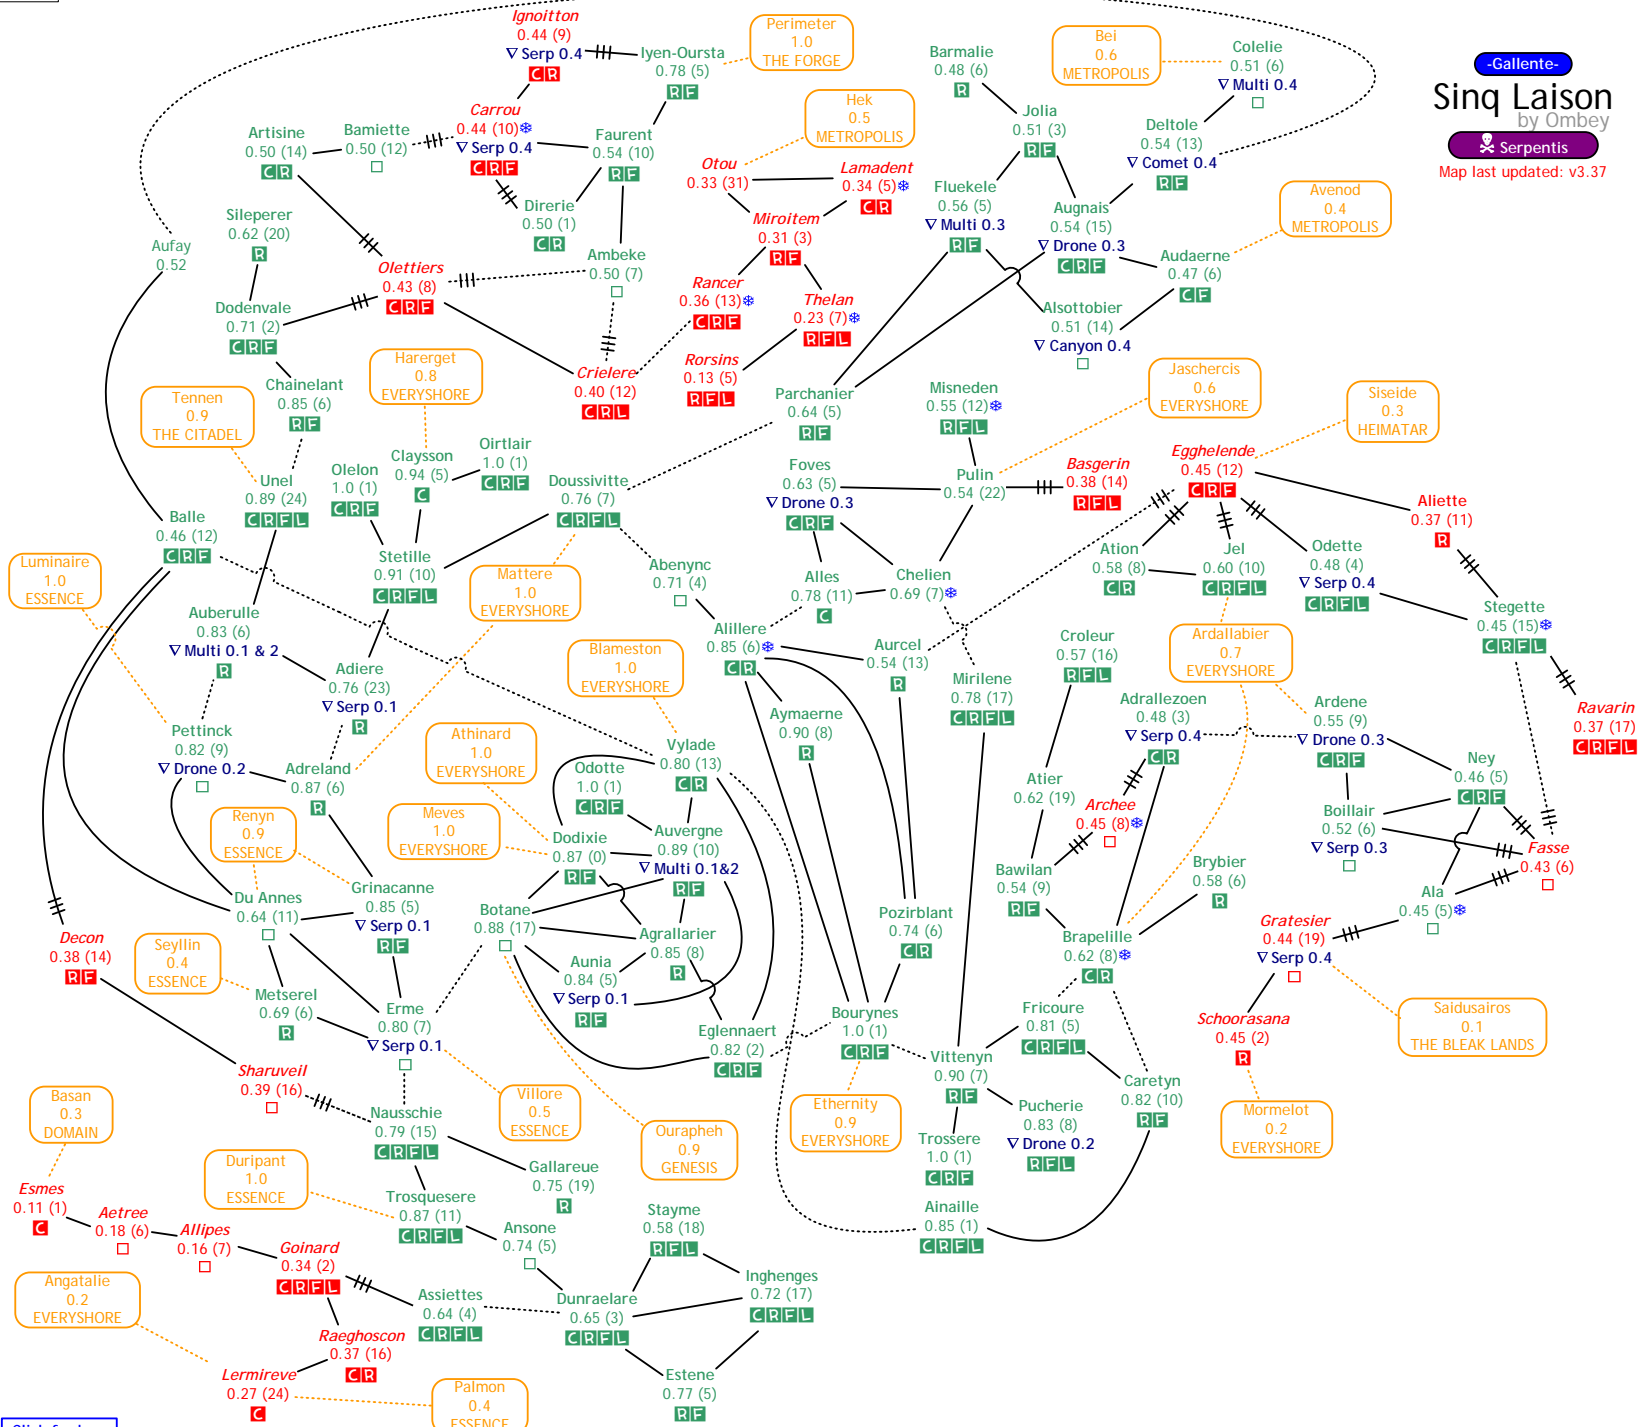

UL-718
-0.0
CATCH

IS-R7P
-0.0
CATCH

Click for key

Scalding Pass

by Ombey

Angels
Map last updated: v3.17

Stain

by Ombey

Map last updated: v3.37

-The Syndicate
Syndicate
 by Omby
 Serpents
 Map last updated: v3.33

Click for key

Tash-Murkon

by Ombey

-Amarr-

Sanshas

Map last updated: v3.33

Click for key

Tenal
by Ombey

Map last updated: v3.37

[Click for key](#)

Tenerifis
by Ombey
Angels
Map last updated: v3.37

Tribute

by Ombey

Map last updated: v3.37