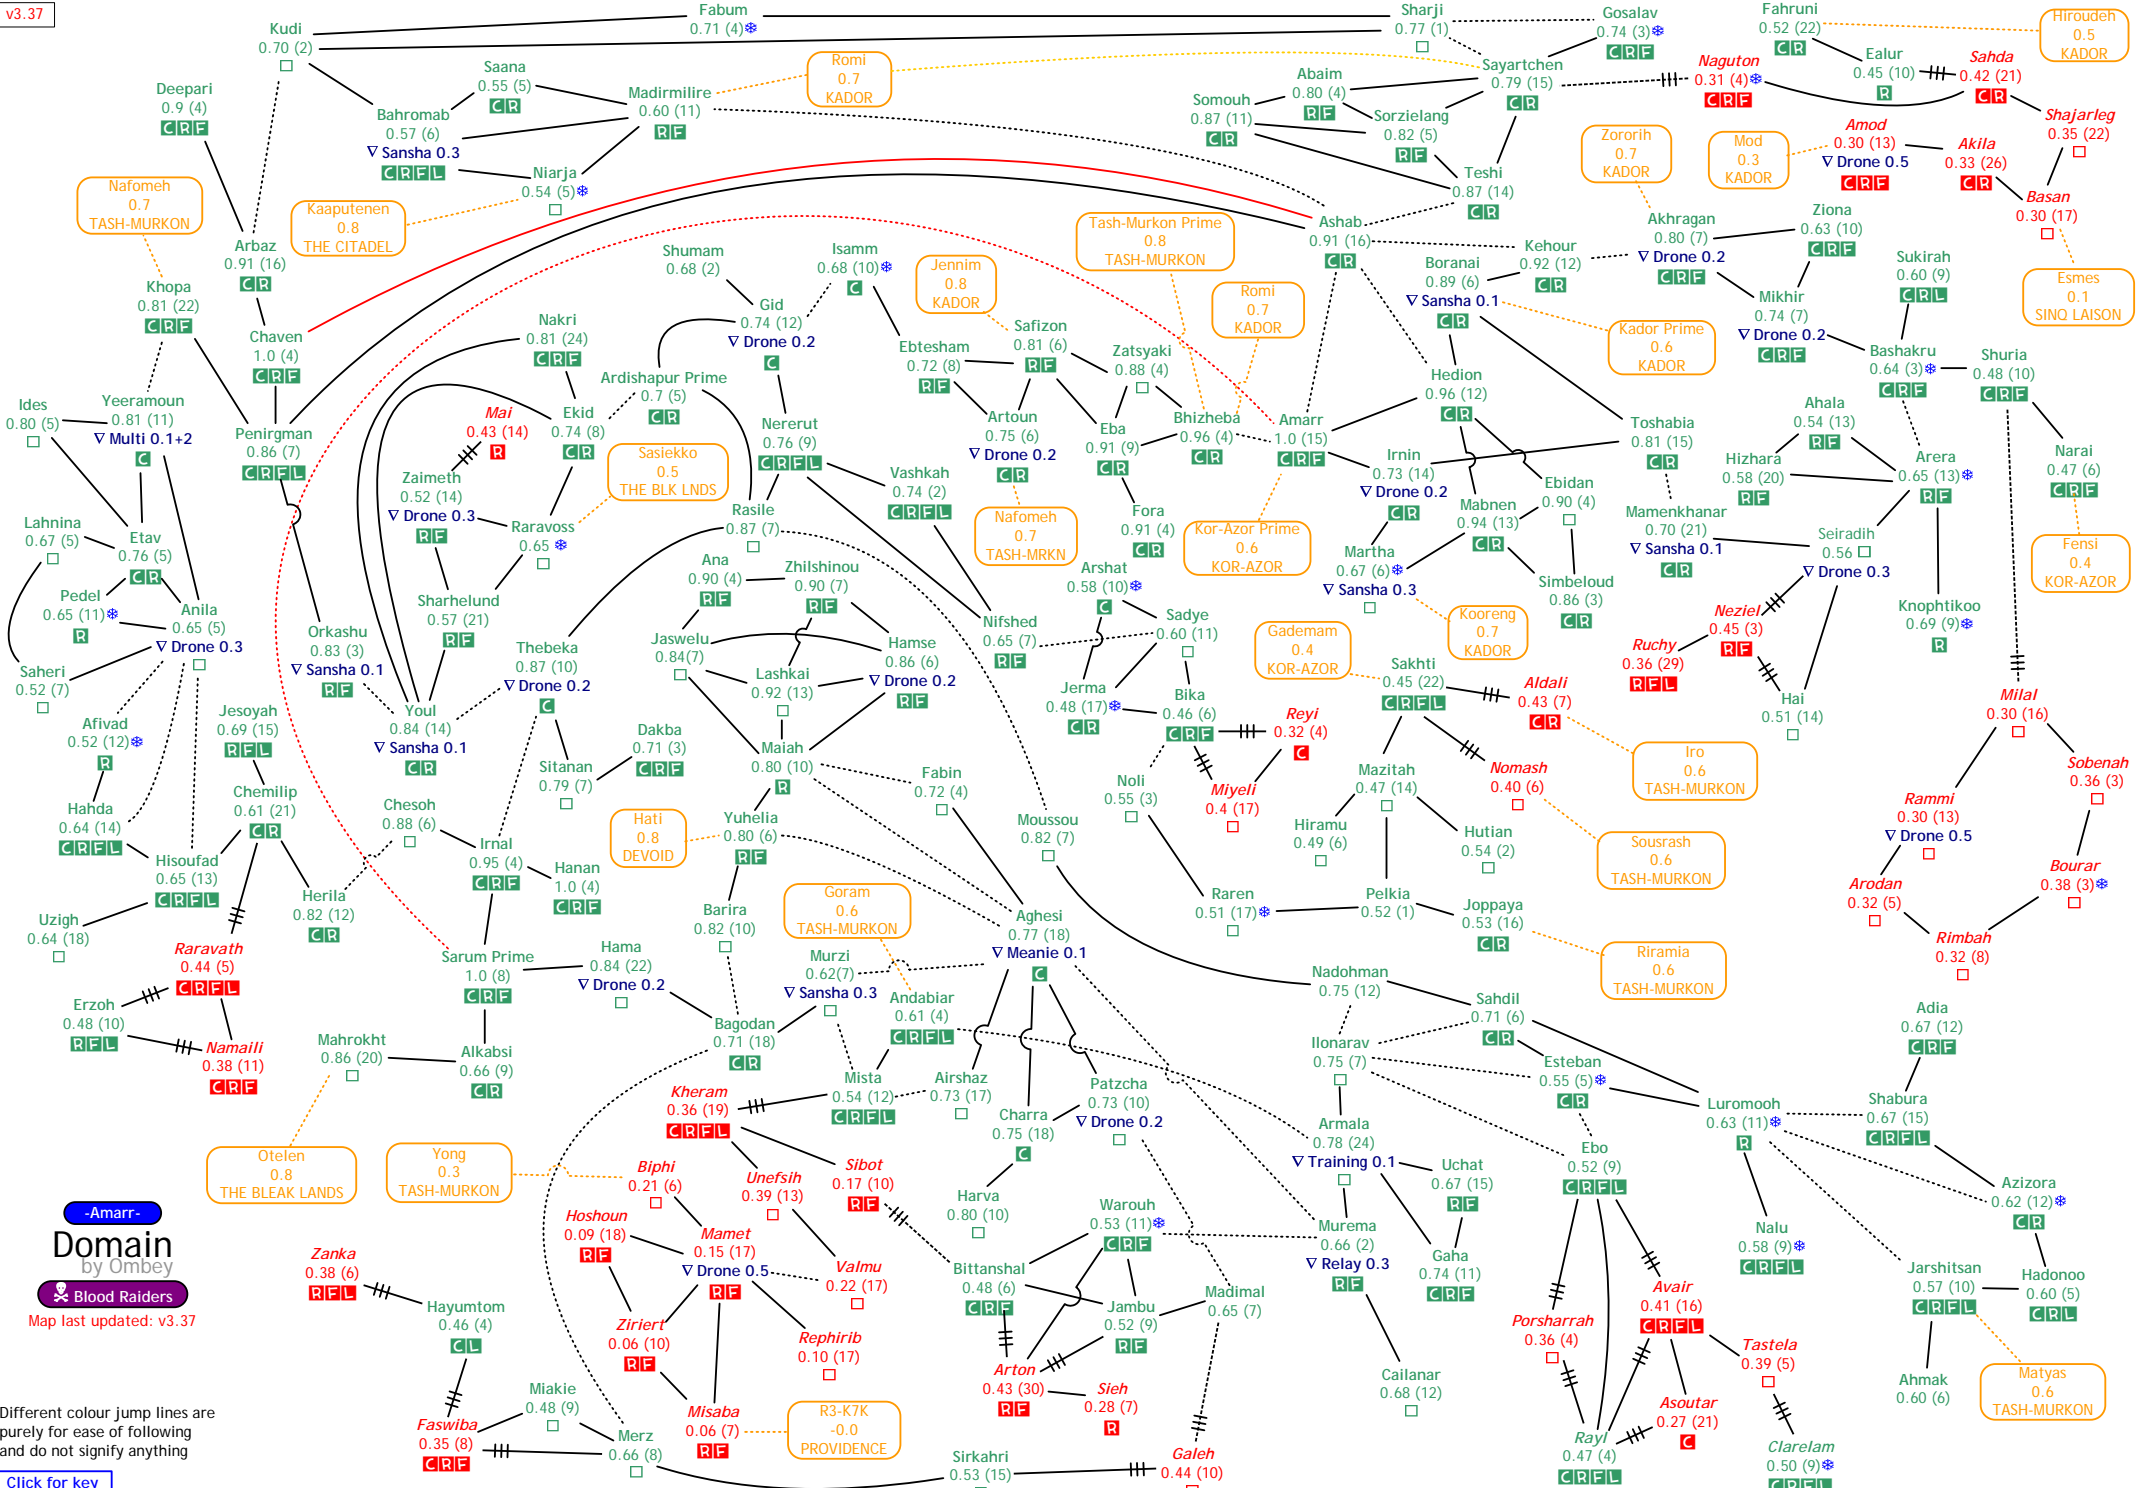

9-R6GU
-0.0
VENAL

Deklein
by Ombey

Guristas

Map last updated: v3.37

Click for key

-Ammatar-
Derelik
 by Ombey
 Sanshas
 Map last updated: v3.32

Click for key

-Amarr-
Domain
 by Ombey
 Blood Raiders
 Map last updated: v3.37

Different colour jump lines are purely for ease of following and do not signify anything

[Click for key](#)

-Gallente-
Essence
 by Ombey
 Serpentis
 Map last updated: v3.17

Click for key

-Gallente-
Everyshore
 by Ombey
 Serpentis
 Map last updated: v3.37