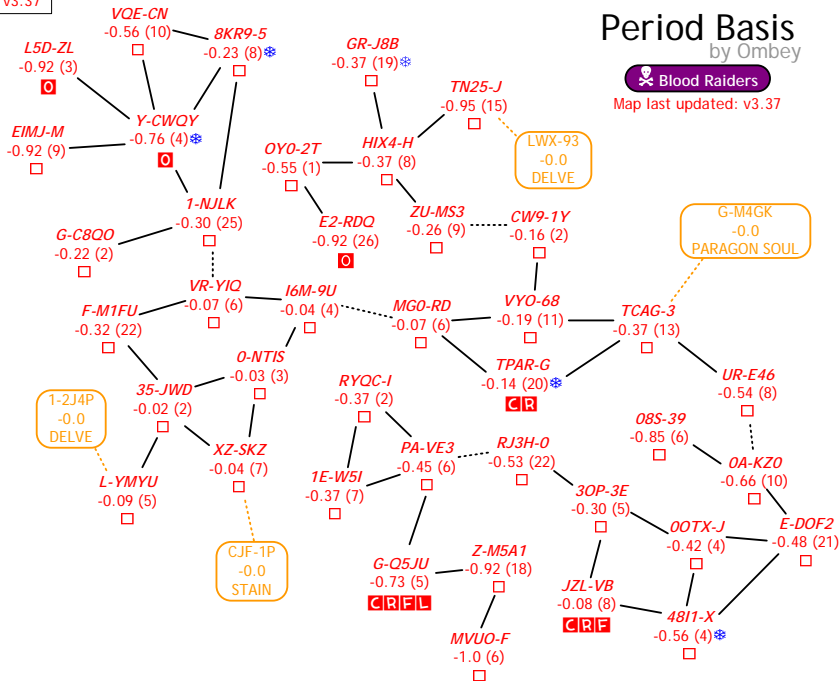

v3.37

Period Basis

by Ombey

Blood Raiders

Map last updated: v3.37

[Click for key](#)

-Gallente-
Placid
by Ombey
Serpentis

Map last updated: v3.36

Click for key

Kari
0.6
TASH-MURKON

Assah
0.3
DERELIK

Dital
0.5
DEVOID

Misaba
0.1
DOMAIN

ZQ-Z3Y
-0.0
CATCH

7MD-S1
-0.0
CATCH

F9E-KX
-0.0
CATCH