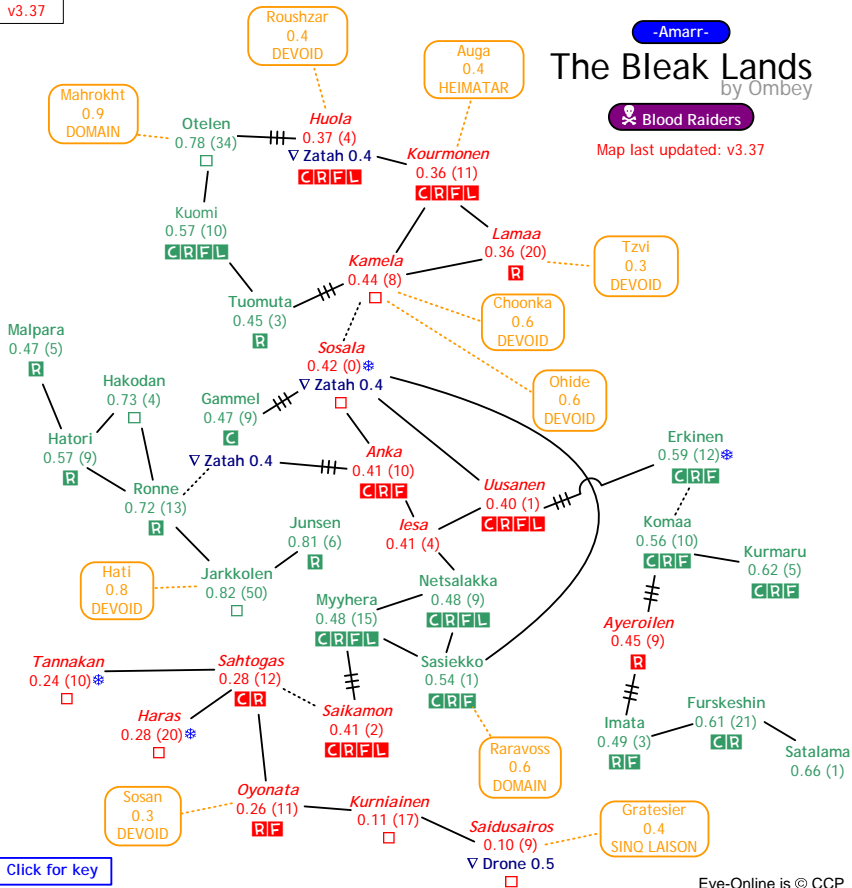

—||— - indicates hi-sec <> low-sec jump

..... indicates constellation jump

* - In 0.0, these indicate NPC/ conq. stations.
Outpost station services are not currently listed

Eve Universe
by Ombey

Bold/ coloured jump lines are purely for ease of following and do not signify anything

Map last updated: v3.34

Eve Universe NPCs

by Ombey

Empire region

The Bleak Lands

by Ombey

-Amarr-

Map last updated: v3.37

Cache
by Ombey

Map last updated: v3.37

The Citadel
by Ombey
Guristas
Map last updated: v3.37

Click for key

Y-1918
-0.0
BRANCH

WLF-D3
-0.0
VENAL

DO6H-Q
-0.0
FADE

K4YZ-Y
-0.0
FADE