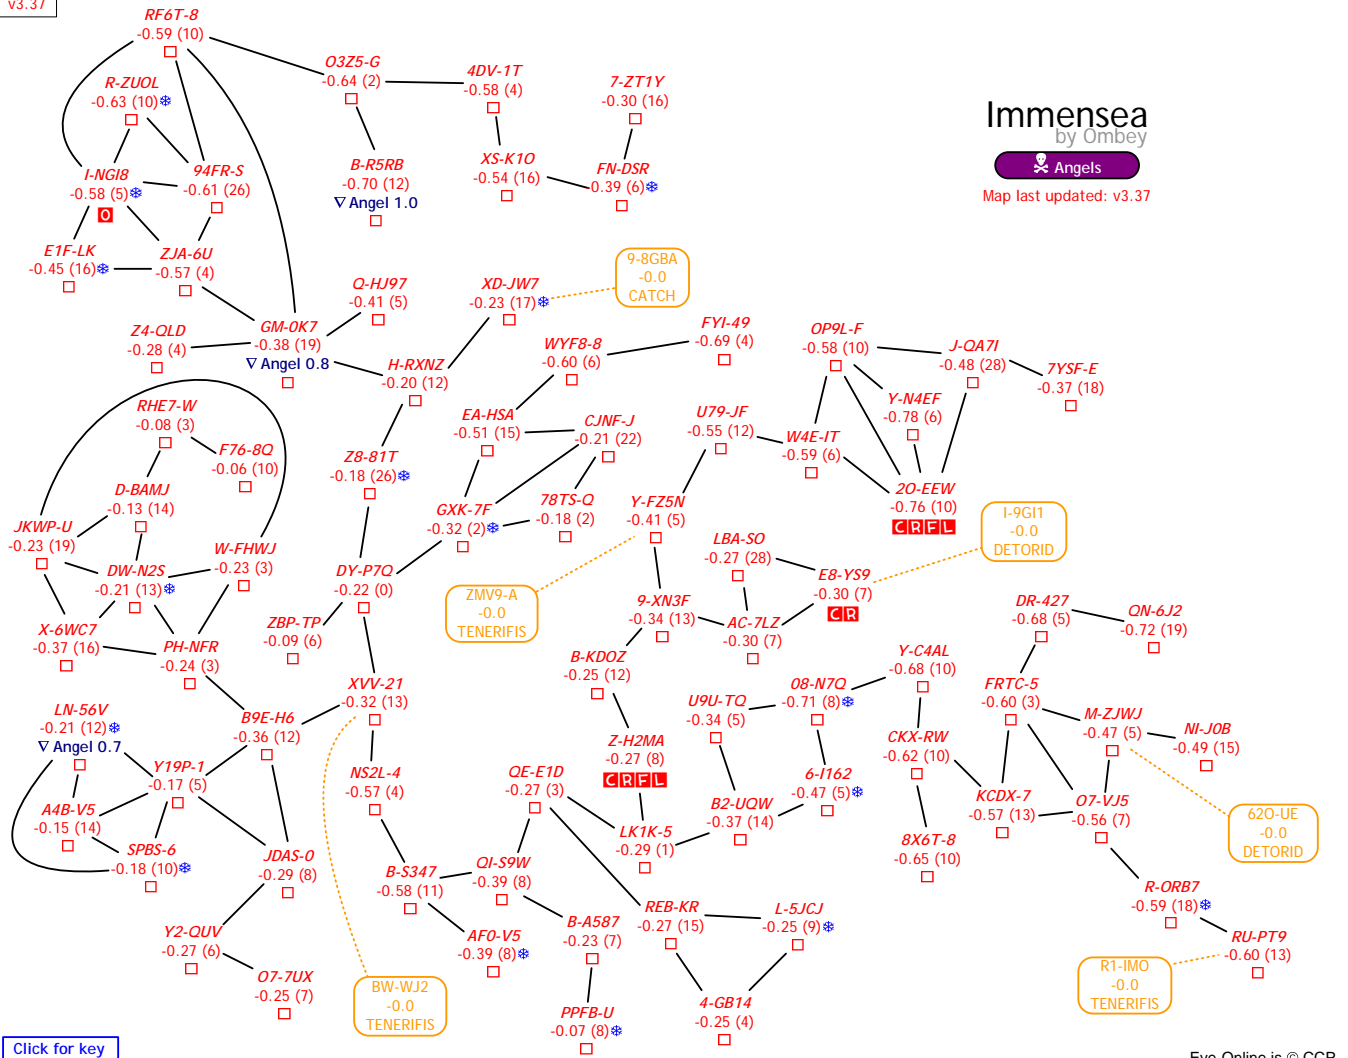

[Click for key](#)

Great Wildlands by Ombey

Thukker Tribe
Angels
Map last updated: v3.37

Click for key

-Amarr-
Kador
 by Ombey

 Map last updated: v3.37

-Amarr- Kor-Azor by Ombey

Map last updated: v3.35

Click for key

-Caldari-
Lonetrek
 by Ombey

 Map last updated: v3.37

Click for key

Click for key

Molden Heath

by Ombey

Angels