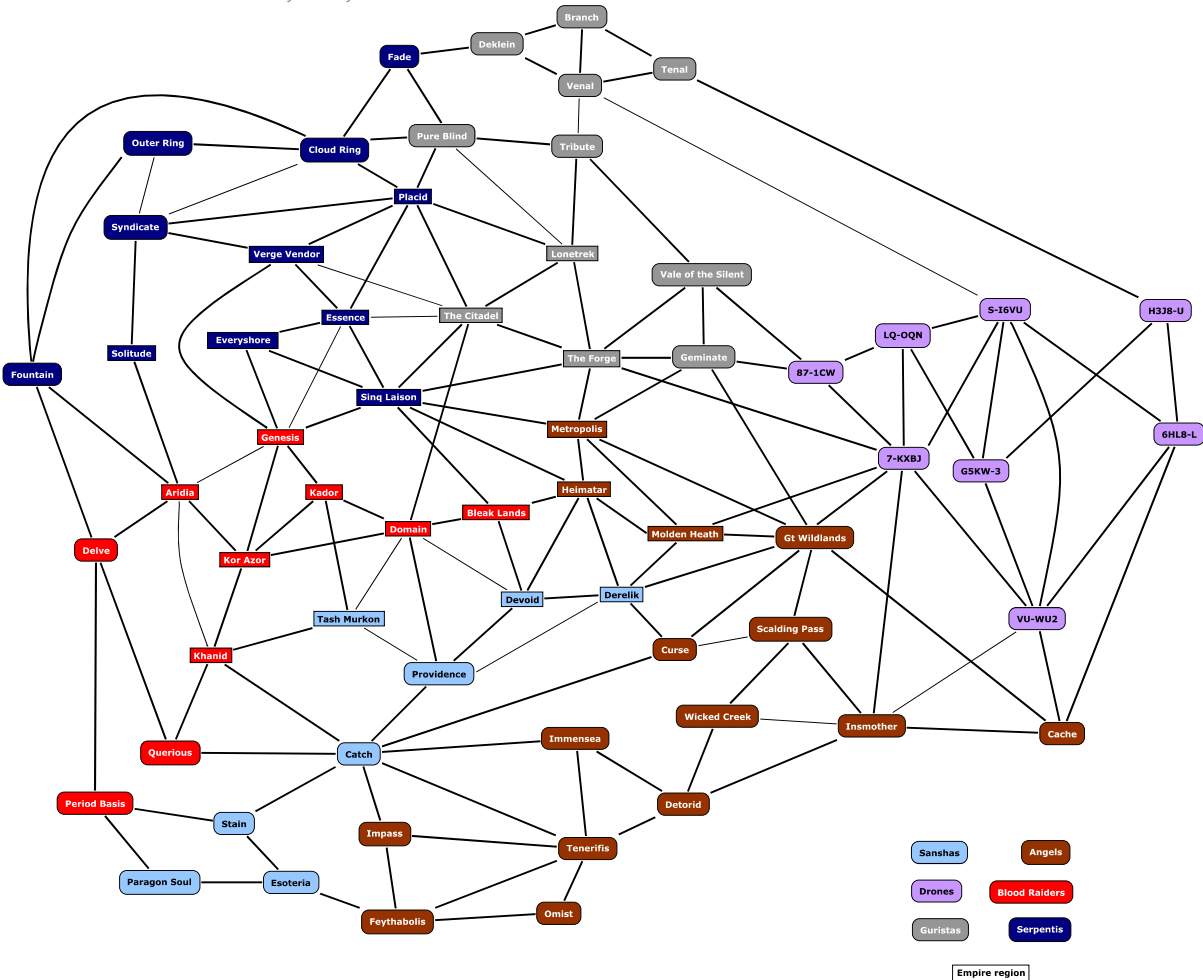

Please note that I cannot be held responsible for any losses incurred as a result of information gained from these maps. Usage of these maps indicates your agreement of these terms.

Key:

- -System with no stations
- ❄ -System with an Ice Field
- -0.5+ system
- -0.4- system (also italicised)
- -Out of region link
- (12) -No. of Asteroid belts
- C** -Clone Facility*
- R** -Repair Facility*
- F** -Factory*
- L** -Laboratory*
- O** -Outpost (0.0 maps only)
- ▽ -Complex

—||— - indicates hi-sec <> low-sec jump

..... indicates constellation jump

* - In 0.0, these indicate NPC/ conq. stations.
Outpost station services are not currently listed

Eve Universe
by Ombey

Bold/ coloured jump lines are purely for ease of following and do not signify anything

Map last updated: v3.34

Eve Universe NPCs

by Ombey

Empire region

The Bleak Lands

by Ombey

-Amarr-

Map last updated: v3.37