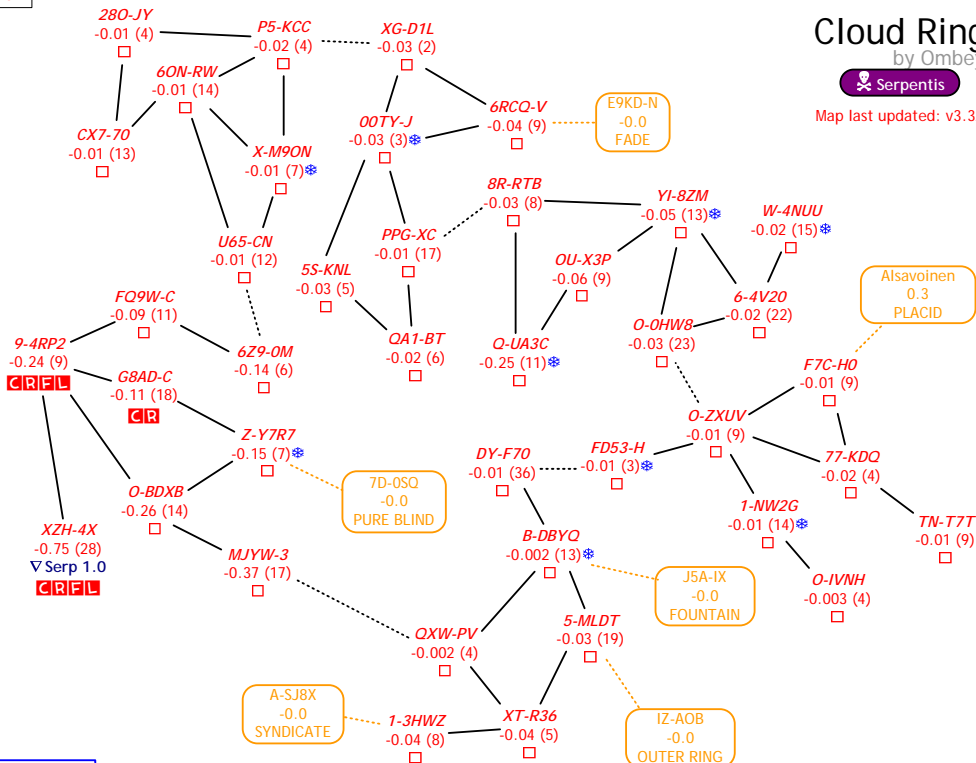

Map last updated: v3.34

Eve Universe NPCs

by Ombey

Empire region

The Bleak Lands

by Ombey

-Amarr-

Map last updated: v3.37

Cache
by Ombey

Map last updated: v3.37

The Citadel
by Ombey
Guristas
Map last updated: v3.37

Click for key

Y-1918
-0.0
BRANCH

WLF-D3
-0.0
VENAL

DO6H-Q
-0.0
FADE

K4YZ-Y
-0.0
FADE

9-R6GU
-0.0
VENAL

Deklein
by Ombey

Guristas

Map last updated: v3.37

Click for key

-Ammatar-
Derelik
 by Ombey
 Sanshas
 Map last updated: v3.32

Click for key

-Amarr-
Domain
 by Ombey
 Blood Raiders
 Map last updated: v3.37

Different colour jump lines are purely for ease of following and do not signify anything

[Click for key](#)

-Gallente-
Essence
 by Ombey
 Serpentis
 Map last updated: v3.17

Click for key

-Gallente-
Everyshore
 by Ombey
 Serpentis
 Map last updated: v3.37