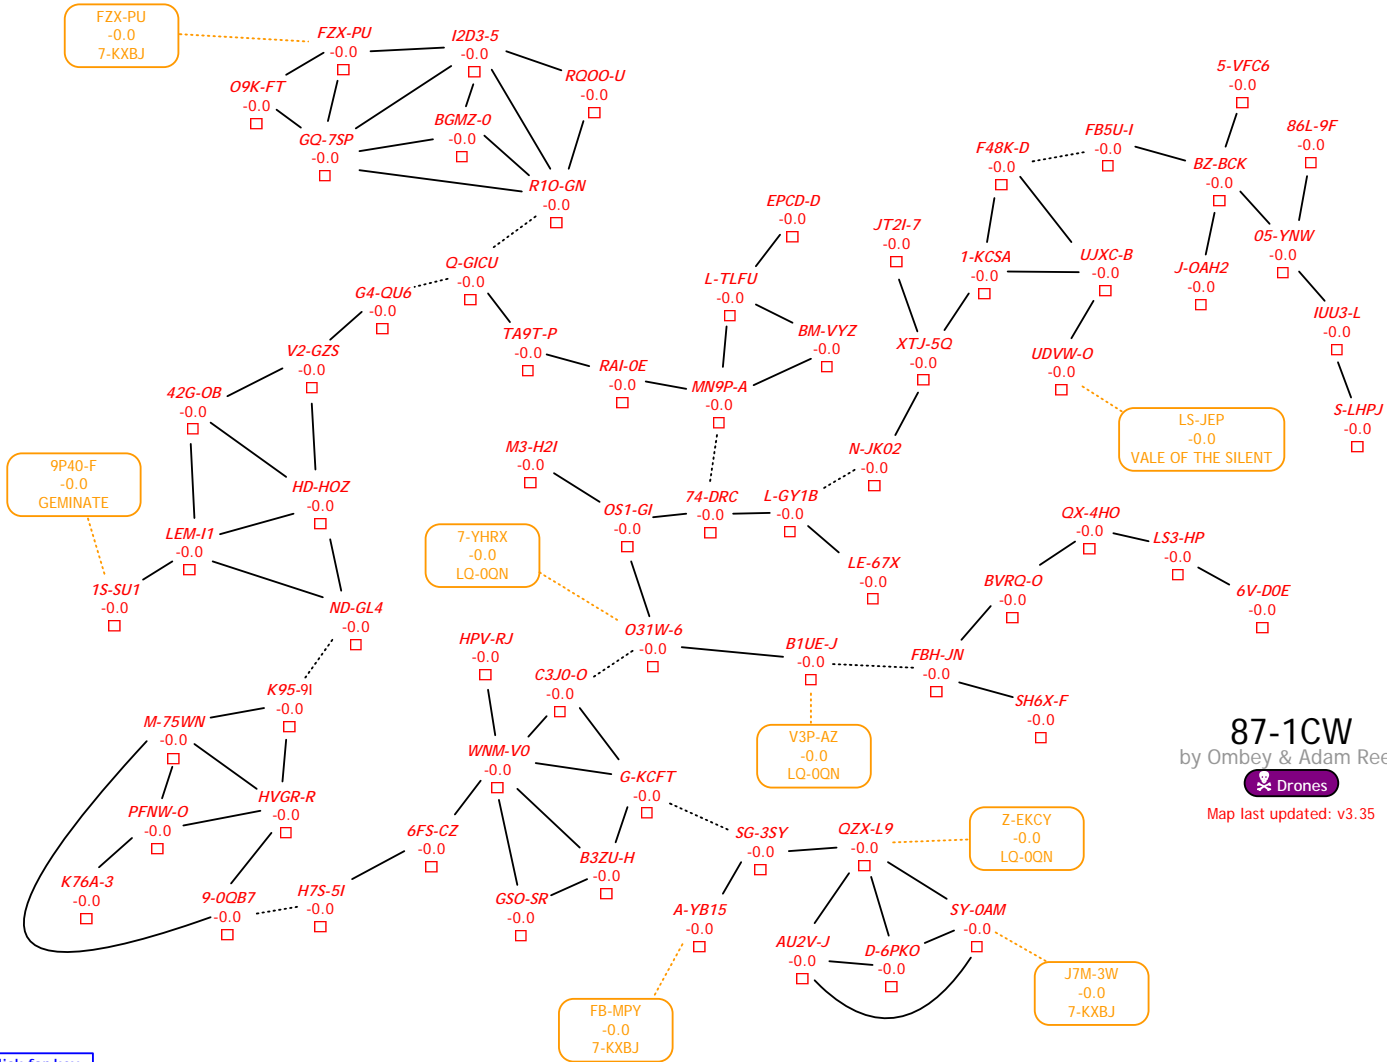

XR-ZL7
-0.0
VU-WU2

PKN-NJ
-0.0
CACHE

6HL8-L

by Ombey & Adam Reed

Map last updated: v3.36

[Click for key](#)

87-1CW
 by Ombey & Adam Reed

 Map last updated: v3.35