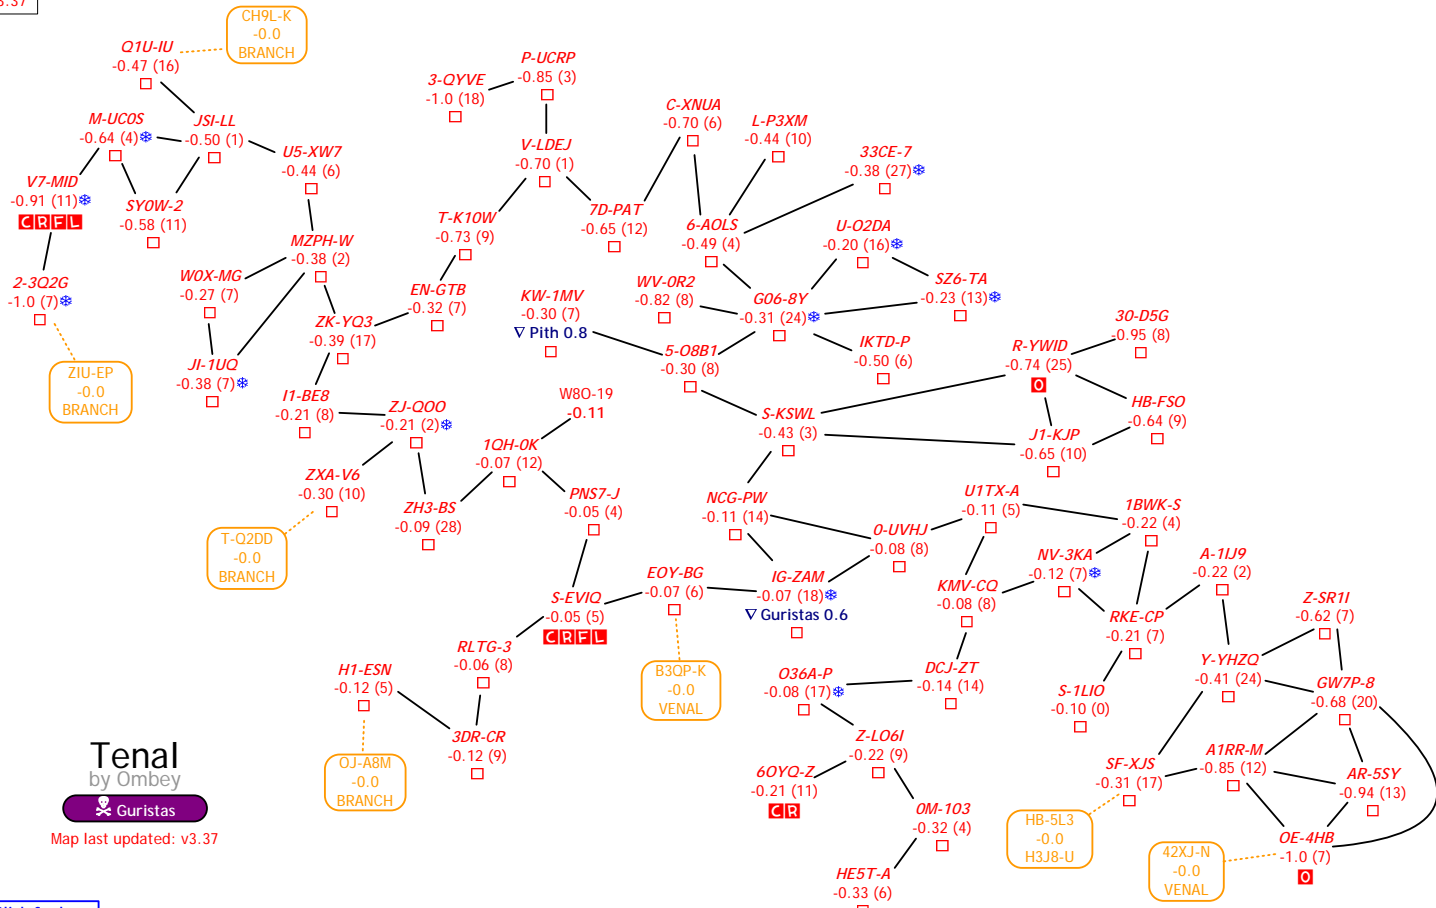

Map last updated: v3.37

-The Syndicate
Syndicate
 by Omby
 Serpents
 Map last updated: v3.33

Click for key

Tash-Murkon

by Ombey

-Amarr-

Sanshas

Map last updated: v3.33

Click for key

Tenal
by Ombey

Map last updated: v3.37

[Click for key](#)

Tenerifis
by Ombey
Angels
Map last updated: v3.37

Tribute

by Ombey

Map last updated: v3.37

Click for key

Vale of The Silent

by Omby

Map last updated: v3.37

Click for key

Verge Vendor
by Ombey

Map last updated: v3.37

Wicked Creek