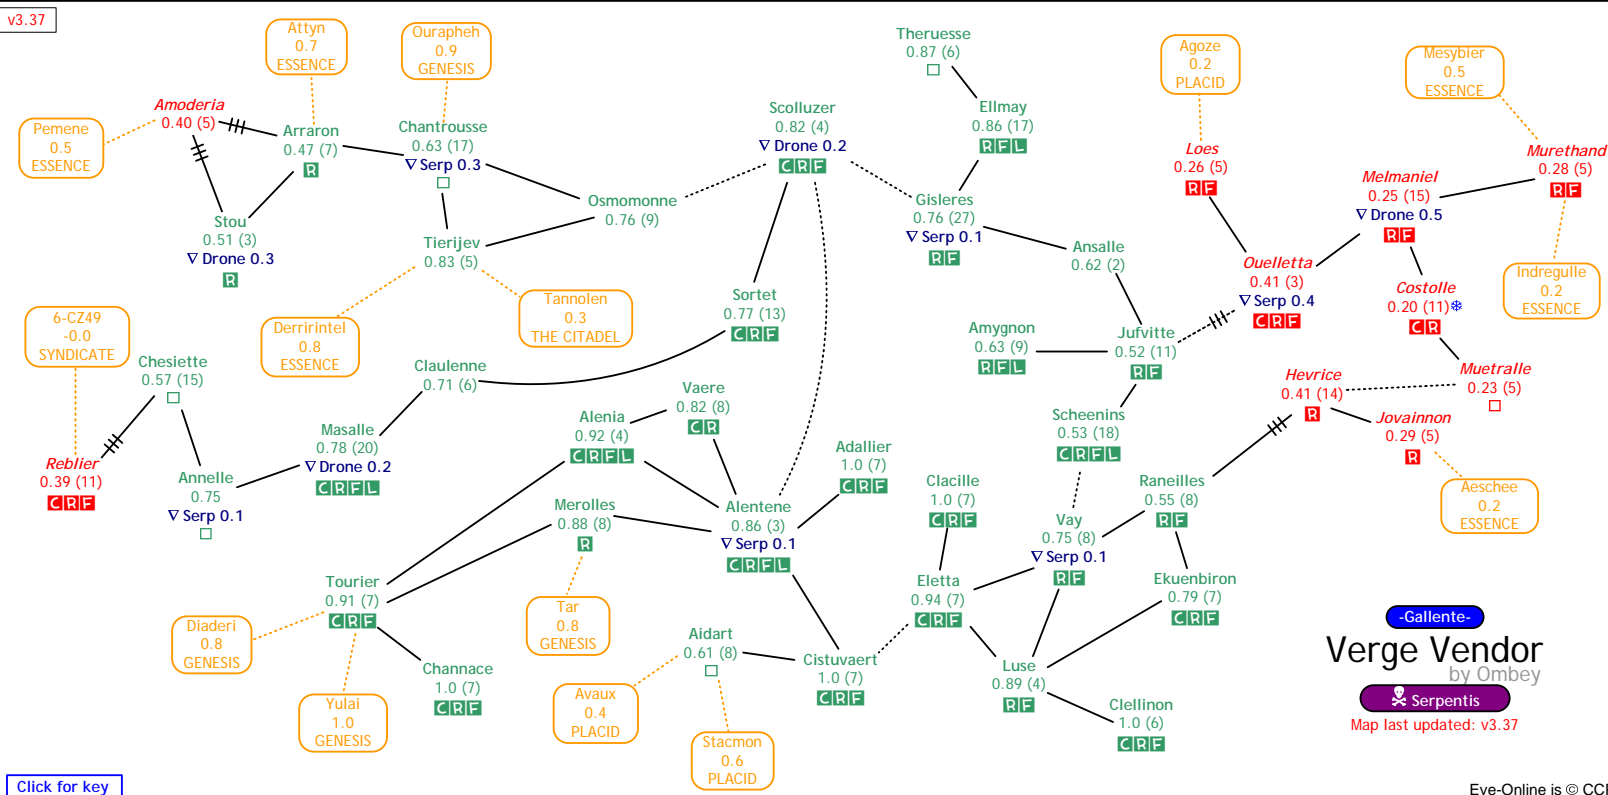

Click for key

Tenal
by Ombey

Map last updated: v3.37

[Click for key](#)

Tenerifis
by Ombey
Angels
Map last updated: v3.37

Tribute

by Ombey

Map last updated: v3.37

Click for key

Vale of The Silent

by Omby

Map last updated: v3.37

Click for key

Verge Vendor
by Ombey

Map last updated: v3.37

Wicked Creek

by Ombey

Map last updated: v3.37

ZWM-BB
-0.0
VU-WU2

SK7-G6
-0.0
H3J8-U

PFV-ZH
-0.0
S-I6VU

K-YL9T
-0.0
VU-WU2

LJ-RJK
-0.0
CACHE

K85Y-6
-0.0
CACHE