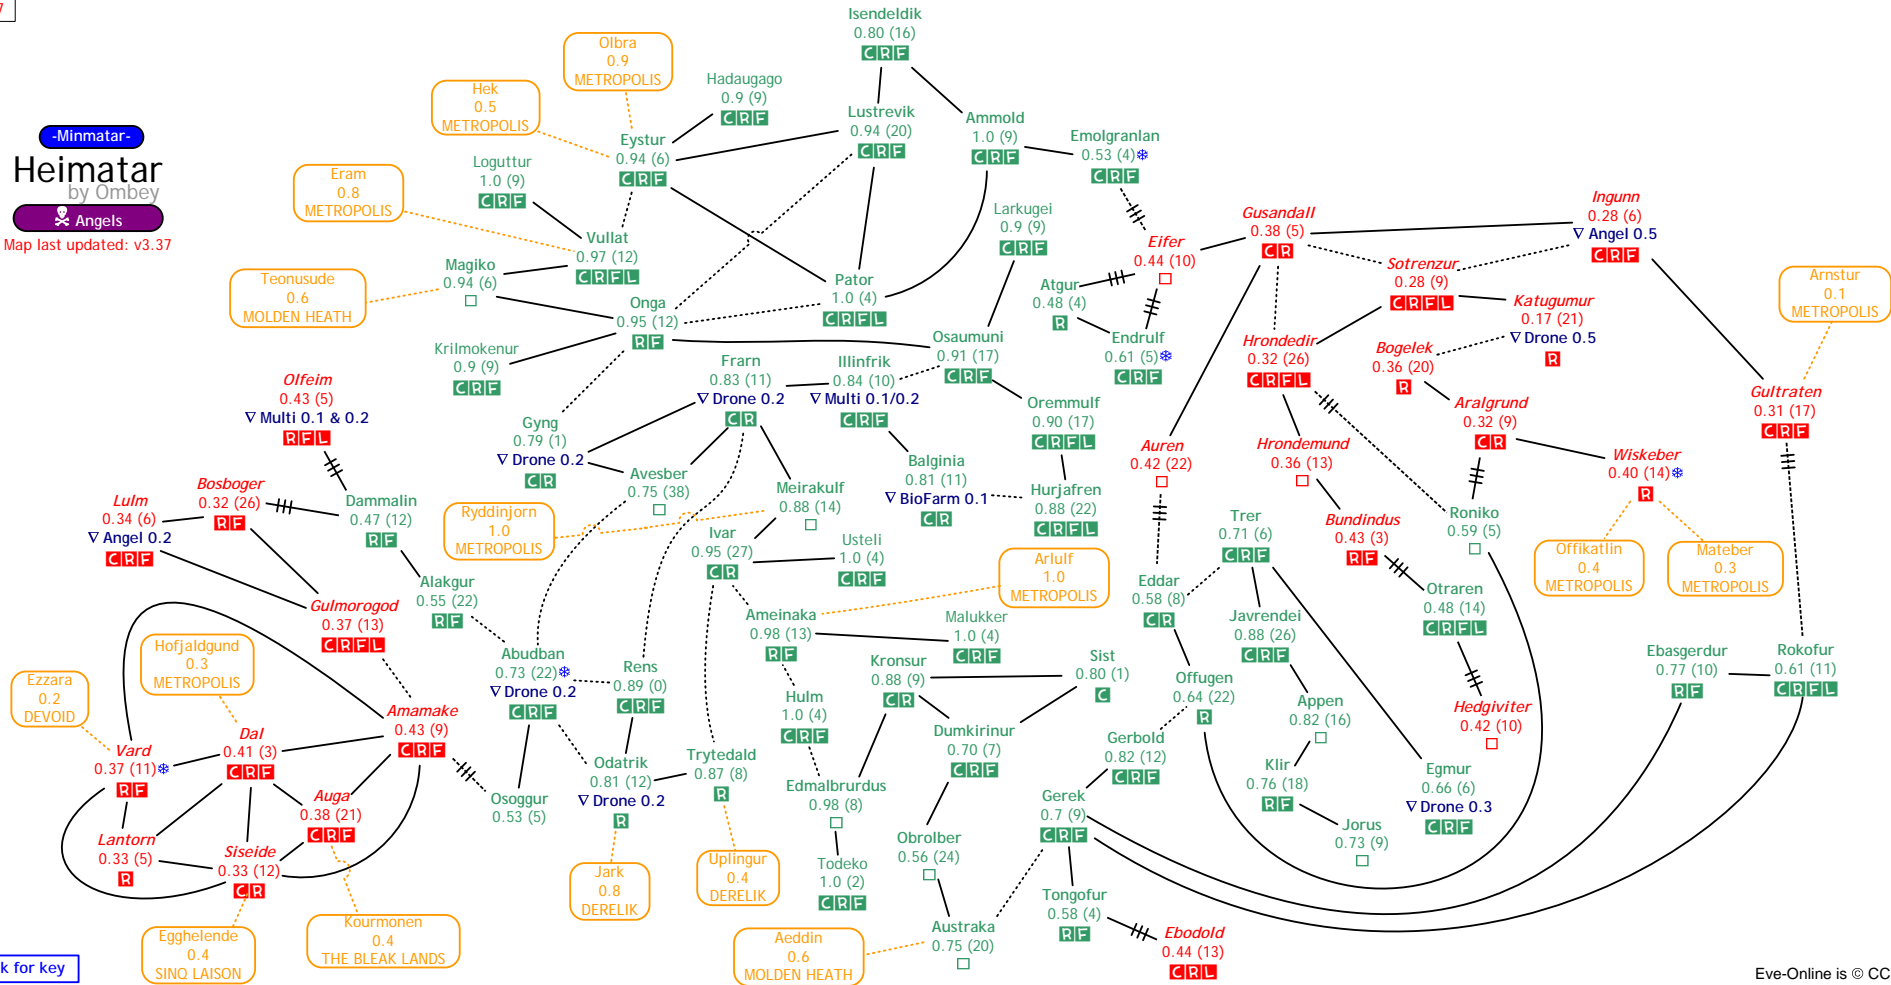

[Click for key](#)

Great Wildlands by Ombey

Thukker Tribe
Angels
Map last updated: v3.37

Click for key

-Amarr-
Kador
 by Ombey

 Map last updated: v3.37

-Amarr- Kor-Azor by Ombey

Map last updated: v3.35

Click for key

-Caldari-
Lonetrek
 by Ombey

 Map last updated: v3.37

Click for key

Click for key

Molden Heath

by Ombey

Angels