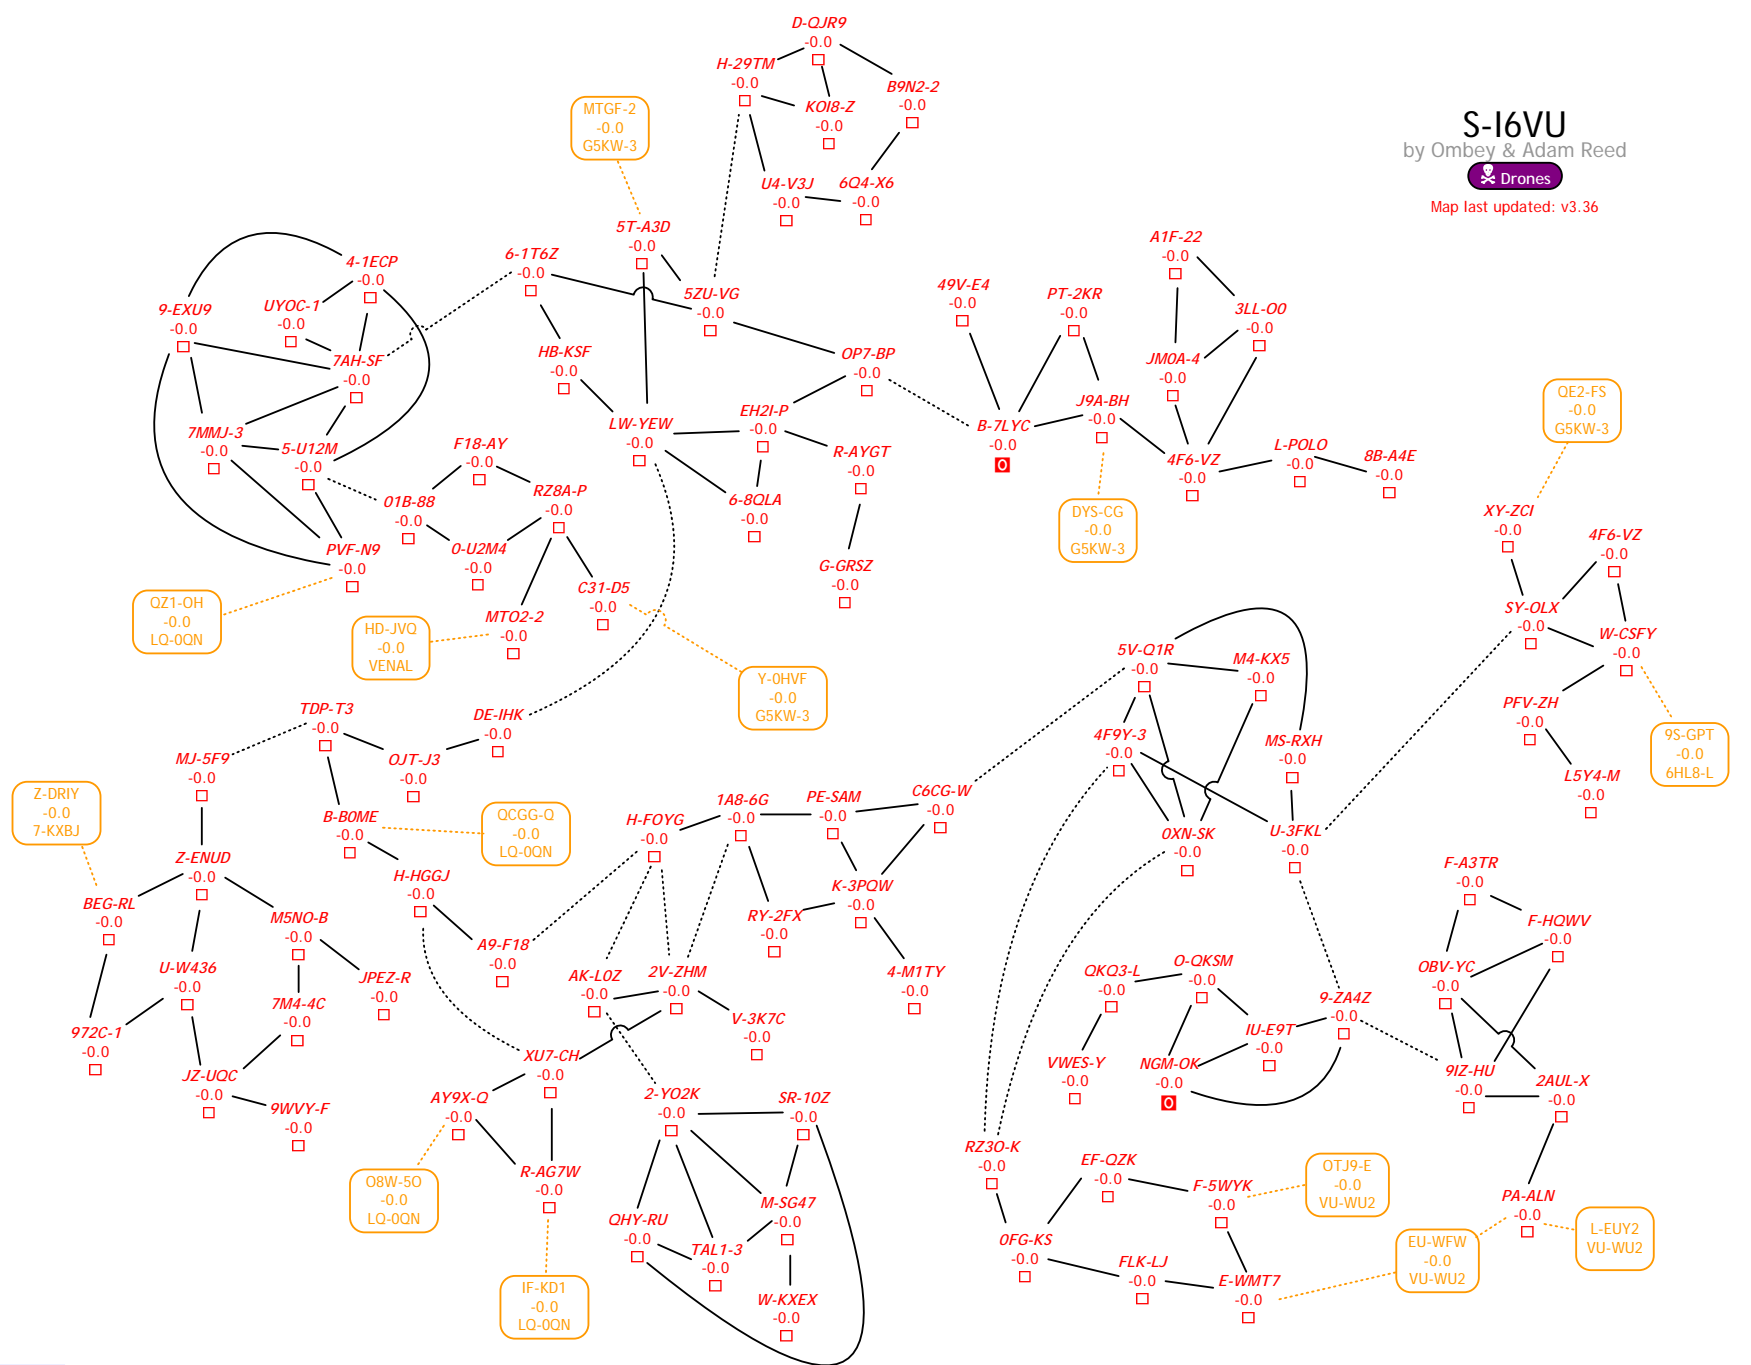

G5KW-3

by Ombey & Adam Reed

Map last updated: v3.35

H3J8-U

by Ombey & Adam Reed

Map last updated: v3.36

[Click for key](#)

S-I6VU

by Ombey & Adam Reed

Map last updated: v3.36

VU-WU2
 by Ombey & Adam Reed

 Map last updated: v3.36

[Click for key](#)