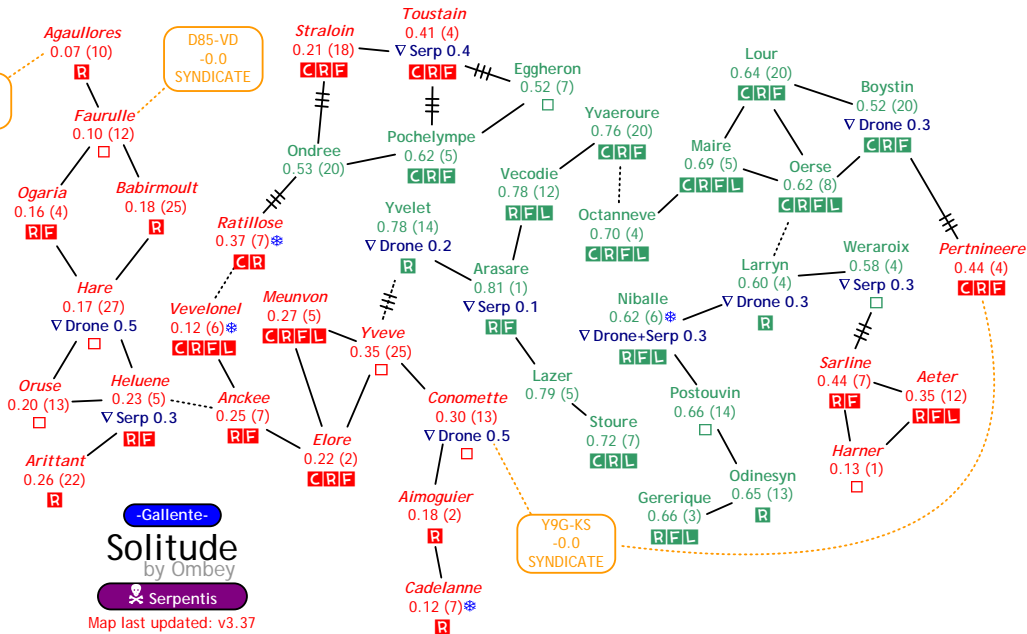

UL-718
-0.0
CATCH

IS-R7P
-0.0
CATCH

Click for key

Scalding Pass

by Ombey

Angels
Map last updated: v3.17

Stain

by Ombey

Map last updated: v3.37

-The Syndicate
Syndicate
 by Omby
 Serpents
 Map last updated: v3.33

Click for key

Tash-Murkon

by Ombey

-Amarr-

Sanshas

Map last updated: v3.33

Click for key

Tenal
by Ombey

Map last updated: v3.37

[Click for key](#)

Tenerifis
by Ombey
Angels
Map last updated: v3.37

Tribute

by Ombey

Map last updated: v3.37

Click for key

Vale of The Silent

by Omby

Map last updated: v3.37

Click for key

Verge Vendor
by Ombey

Map last updated: v3.37

Wicked Creek