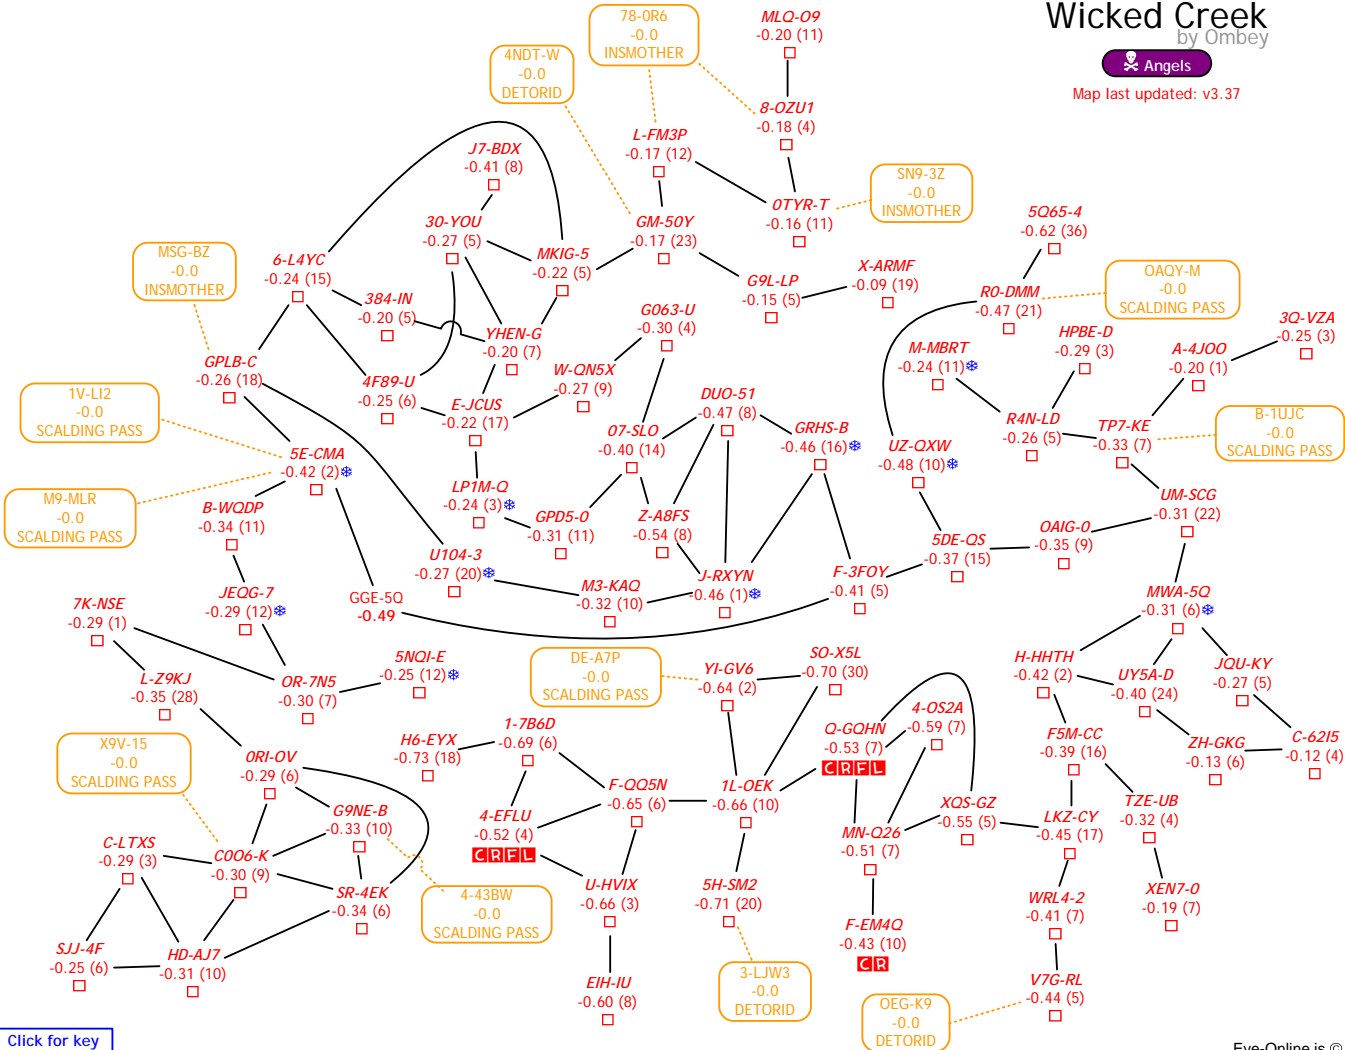

Click for key

Tenal
by Ombey

Map last updated: v3.37

[Click for key](#)

Tenerifis
by Ombey
Angels
Map last updated: v3.37

Tribute

by Ombey

Map last updated: v3.37

Click for key

Vale of The Silent

by Omby

Map last updated: v3.37

Click for key

Verge Vendor
by Ombey

Map last updated: v3.37

Wicked Creek

by Ombey

Map last updated: v3.37

ZWM-BB
-0.0
VU-WU2

SK7-G6
-0.0
H3J8-U

PFV-ZH
-0.0
S-I6VU

K-YL9T
-0.0
VU-WU2

LJ-RJK
-0.0
CACHE

K85Y-6
-0.0
CACHE

XR-ZL7
-0.0
VU-WU2

PKN-NJ
-0.0
CACHE

6HL8-L

by Ombey & Adam Reed

Map last updated: v3.36

[Click for key](#)

87-1CW
 by Ombey & Adam Reed

 Map last updated: v3.35