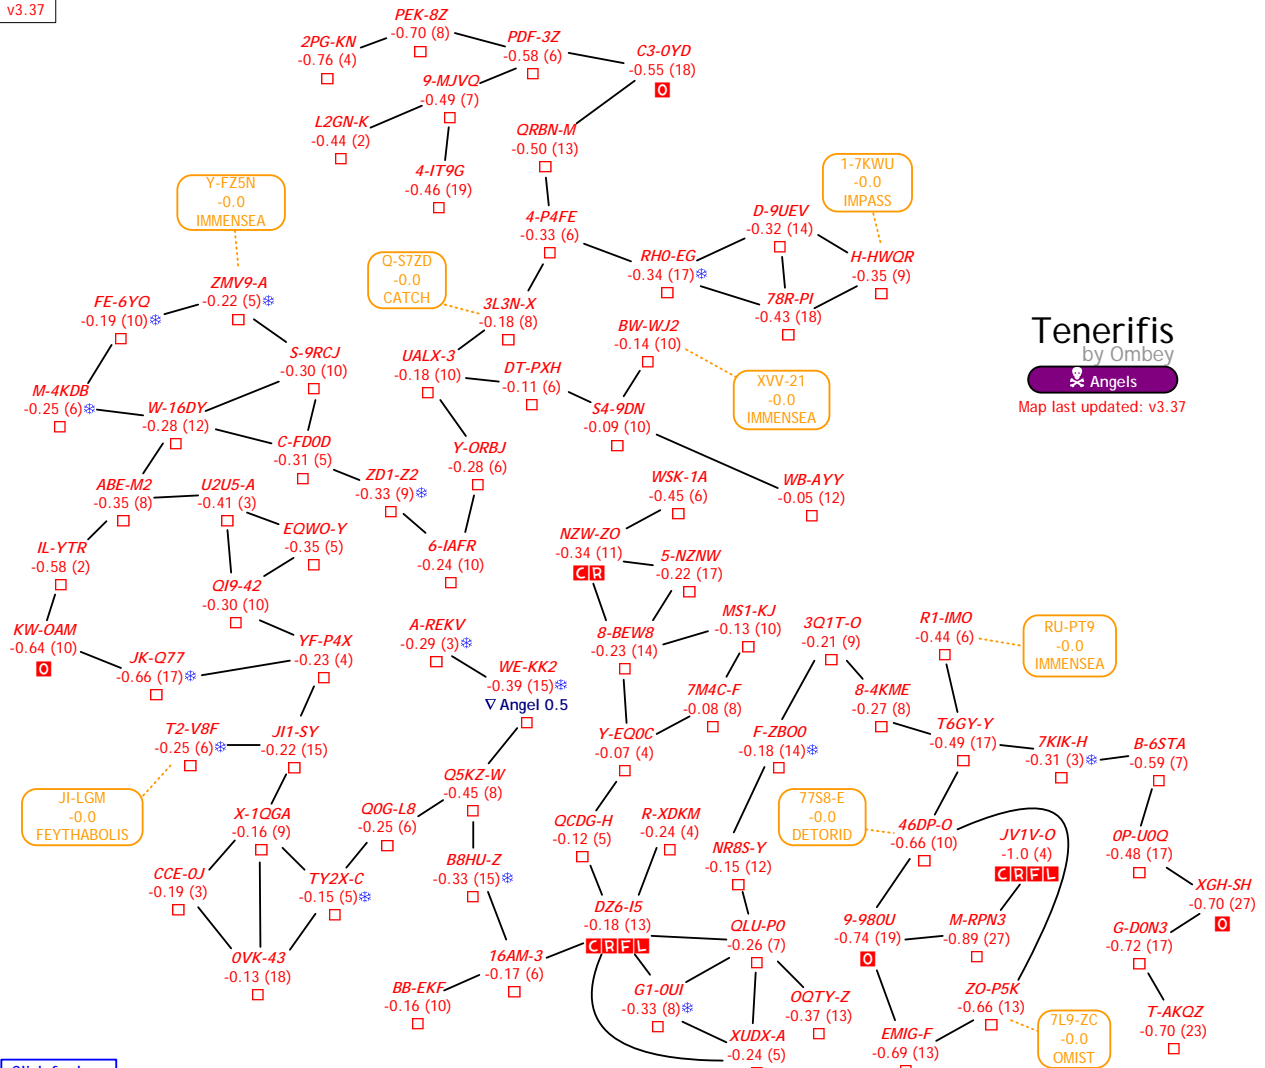

Map last updated: v3.37

-The Syndicate
Syndicate
 by Omby
 Serpents
 Map last updated: v3.33

Click for key

Tash-Murkon

by Ombey

-Amarr-

Sanshas

Map last updated: v3.33

Click for key

Tenal
by Ombey

Map last updated: v3.37

[Click for key](#)

Tenerifis
by Ombey
Angels
Map last updated: v3.37

Tribute

by Ombey

Map last updated: v3.37

Click for key

Vale of The Silent

by Omby

Map last updated: v3.37

Click for key

Verge Vendor
by Ombey

Map last updated: v3.37

Wicked Creek