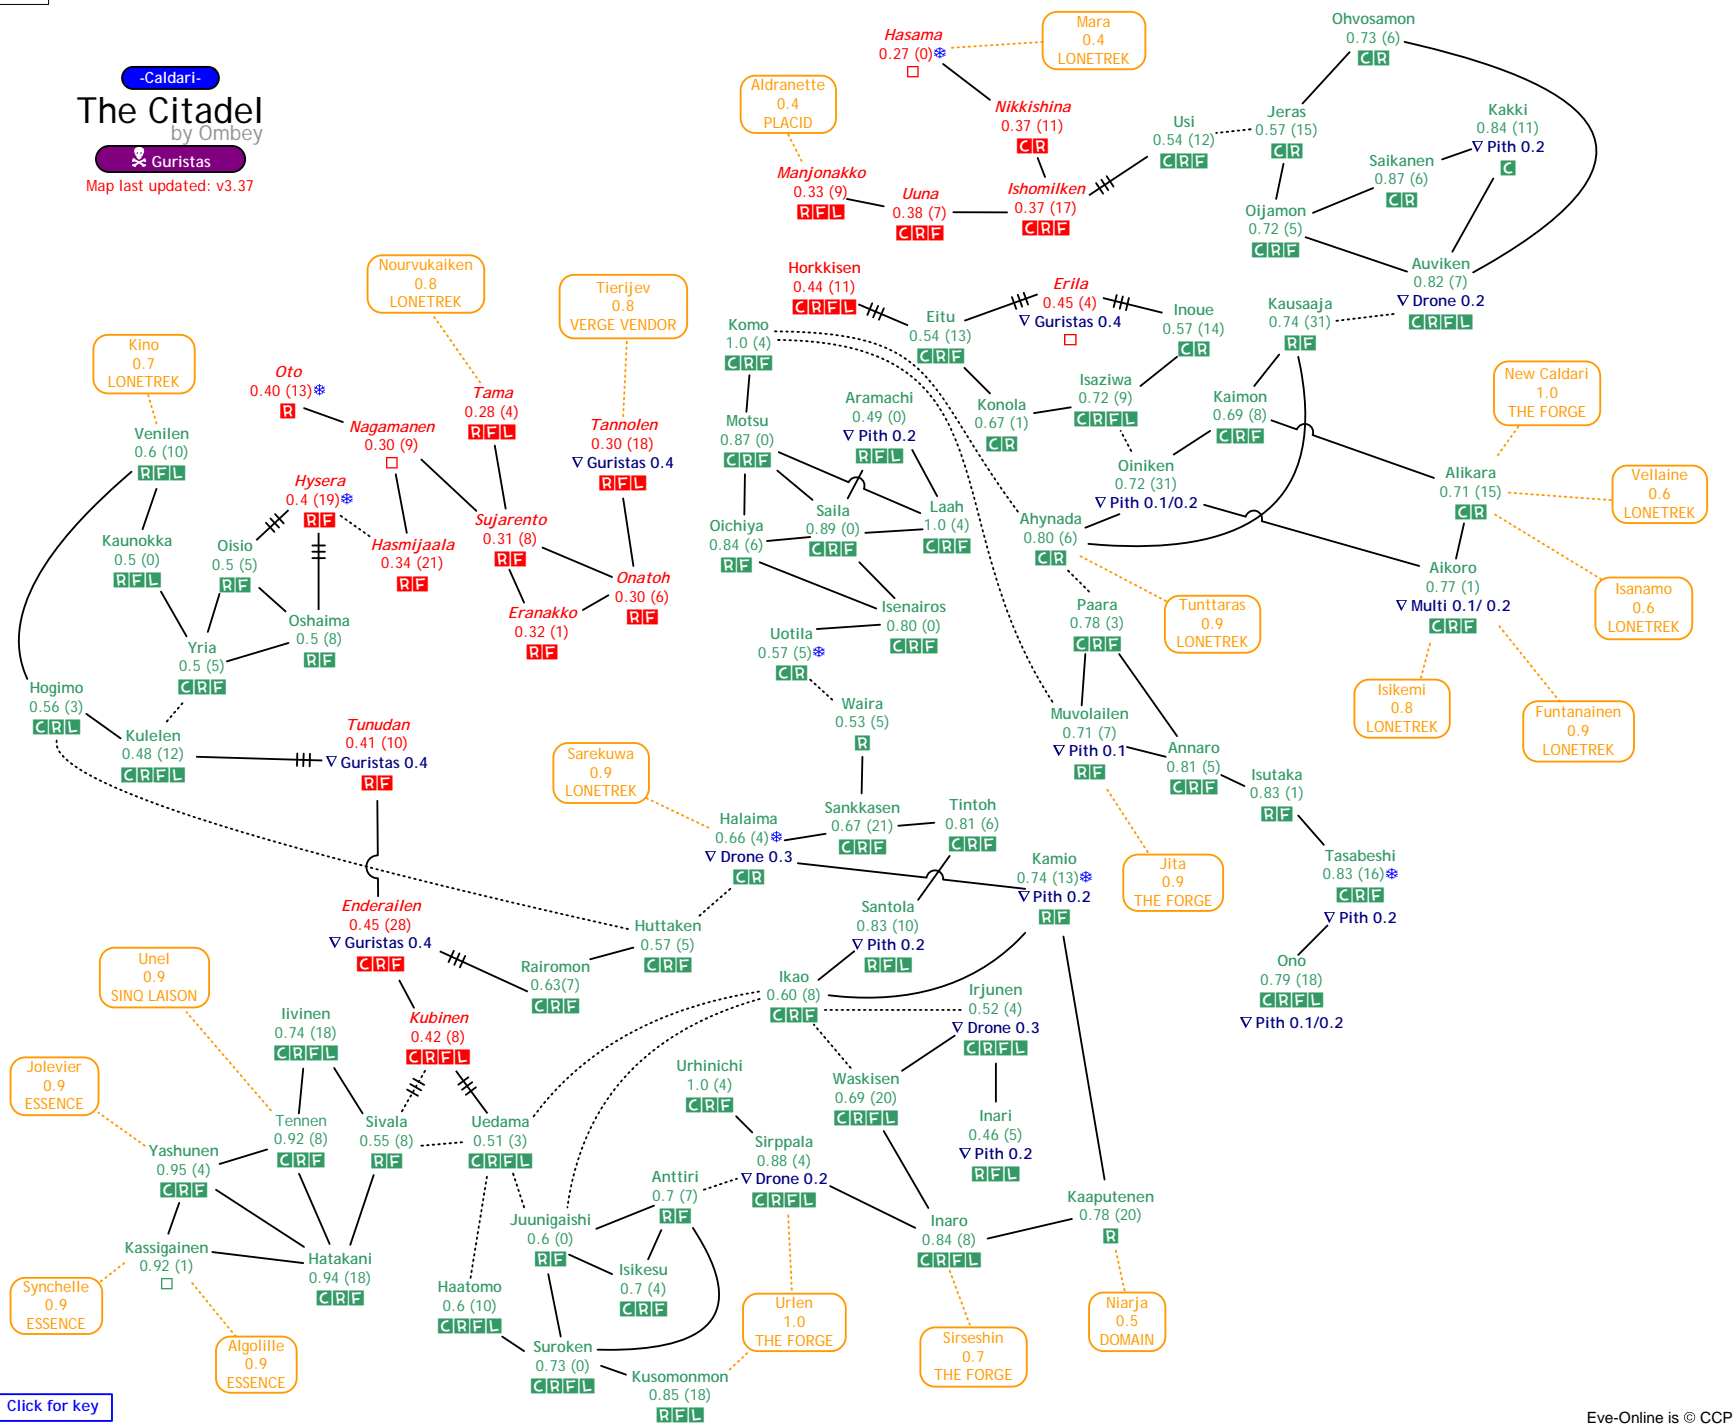

—||— - indicates hi-sec <> low-sec jump

..... indicates constellation jump

* - In 0.0, these indicate NPC/ conq. stations.
Outpost station services are not currently listed

Eve Universe
by Ombey

Bold/ coloured jump lines are purely for ease of following and do not signify anything

Map last updated: v3.34

Eve Universe NPCs

by Ombey

Empire region

The Bleak Lands

by Ombey

-Amarr-

Map last updated: v3.37

Cache
by Ombey

Map last updated: v3.37

The Citadel
by Ombey
Guristas
Map last updated: v3.37

Click for key

Y-1918
-0.0
BRANCH

WLF-D3
-0.0
VENAL

DO6H-Q
-0.0
FADE

K4YZ-Y
-0.0
FADE

Different colour jump lines are purely for ease of following and do not signify anything

[Click for key](#)

-Gallente-
Essence
 by Ombey
 Serpentis
 Map last updated: v3.17

Click for key

-Gallente-
Everyshore
 by Ombey
 Serpentis
 Map last updated: v3.37