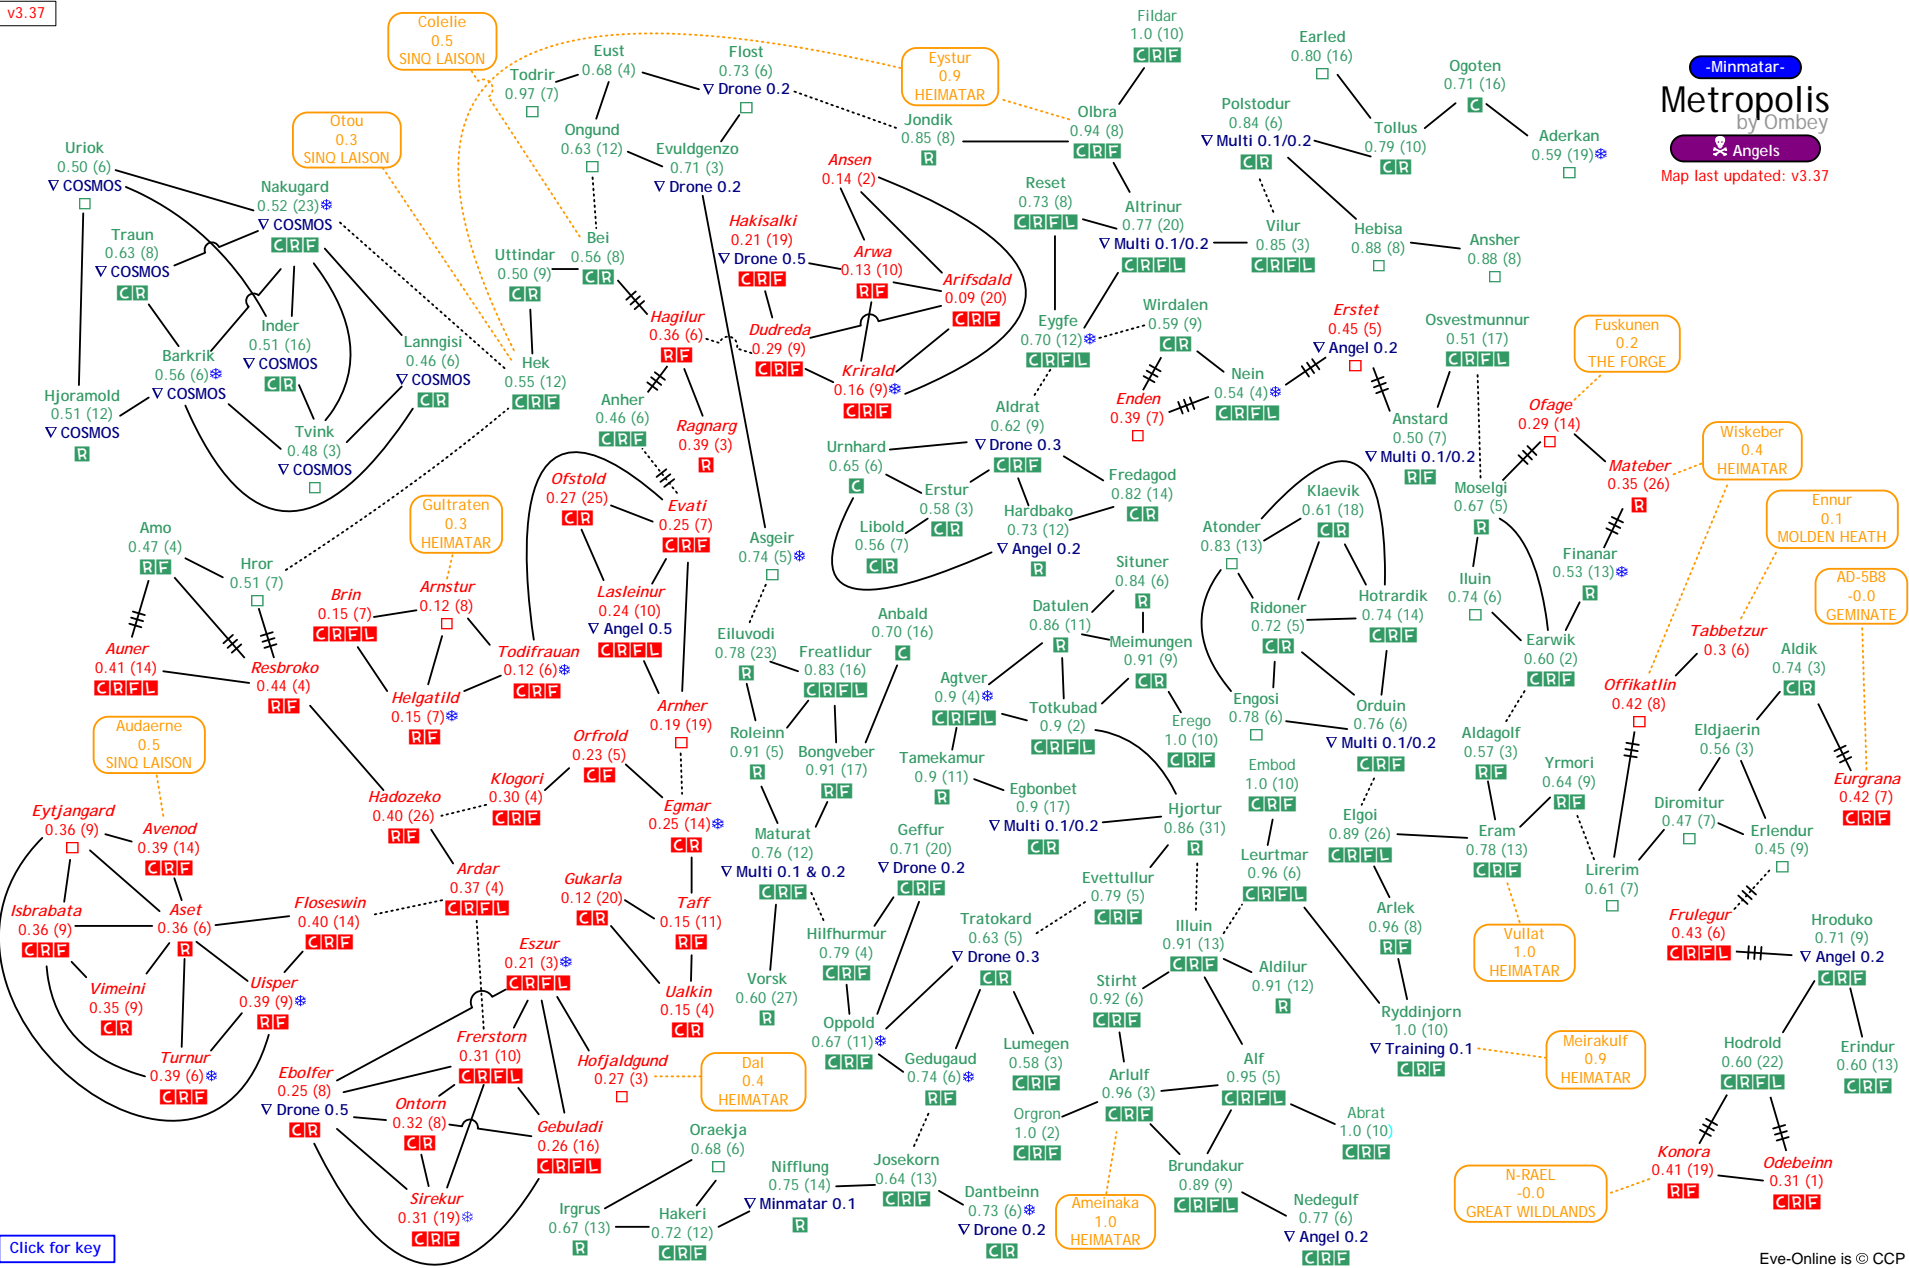

[Click for key](#)

Great Wildlands by Ombey

Thukker Tribe
Angels
Map last updated: v3.37

Click for key

-Amarr-
Kador
 by Ombey

 Map last updated: v3.37

-Amarr- Kor-Azor by Ombey

Map last updated: v3.35

Click for key

-Caldari-
Lonetrek
 by Ombey

 Map last updated: v3.37

Click for key

Click for key

Molden Heath

by Ombey

Angels