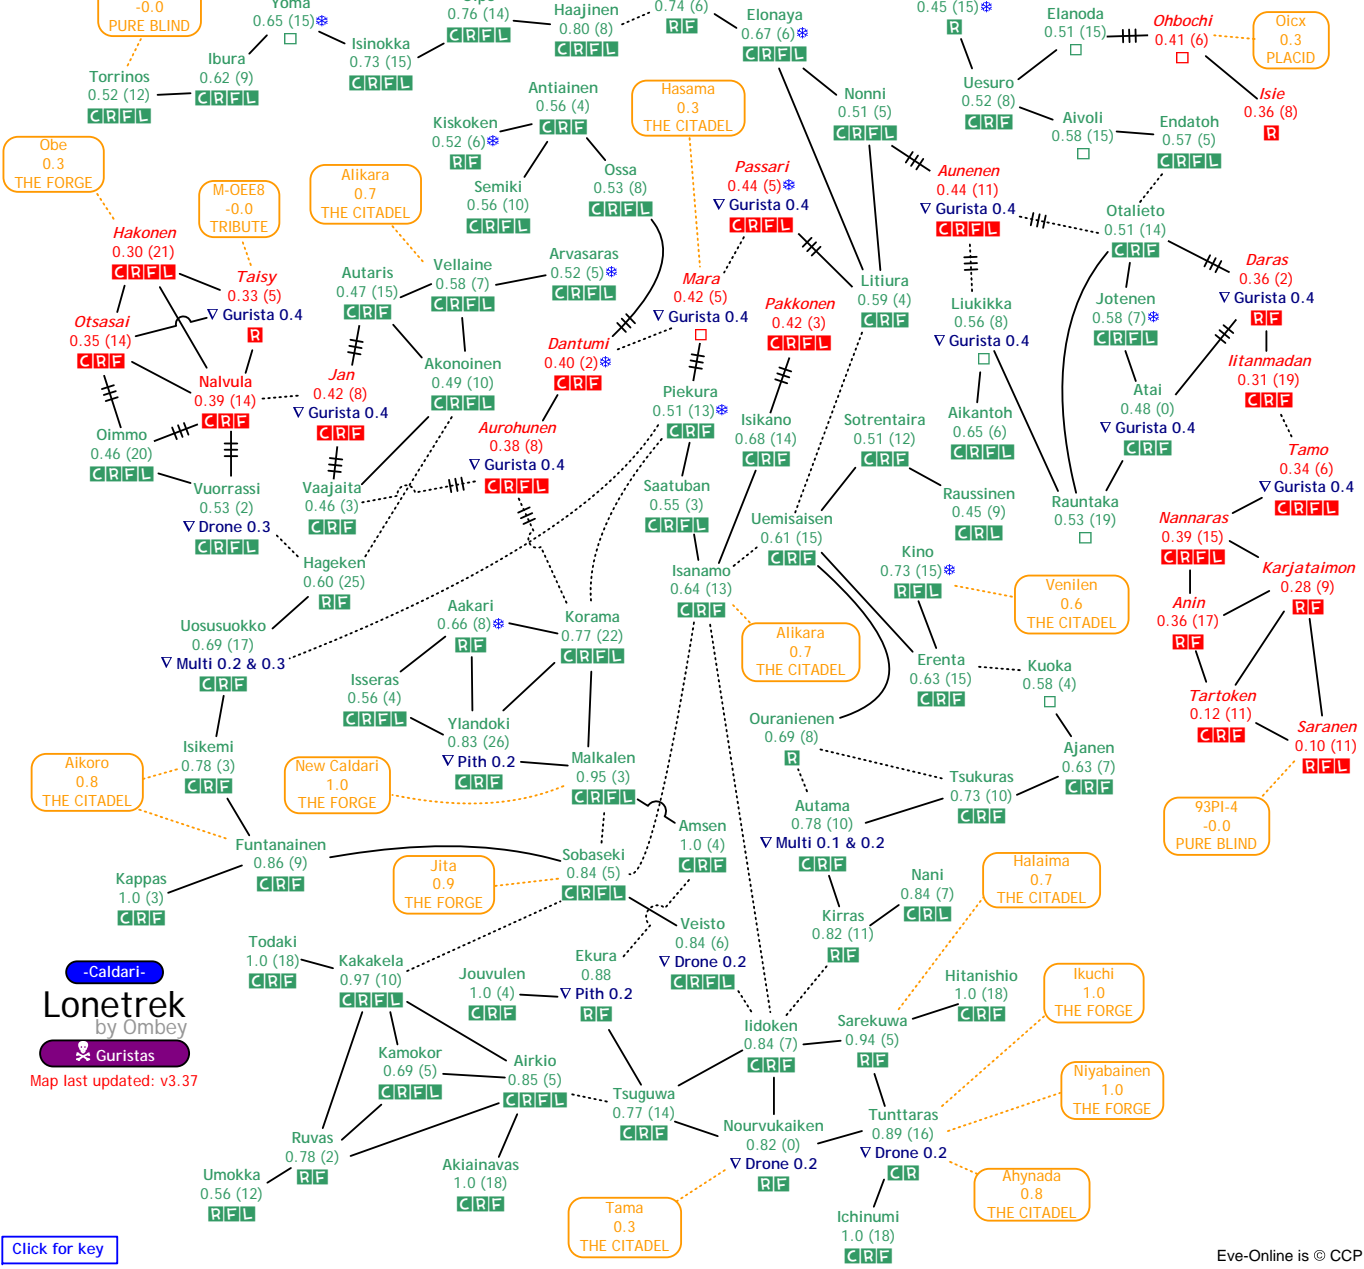

[Click for key](#)

Great Wildlands by Ombey

Thukker Tribe
Angels
Map last updated: v3.37

Click for key

-Amarr-
Kador
 by Ombey

 Map last updated: v3.37

-Amarr- Kor-Azor by Ombey

Map last updated: v3.35

Click for key

-Caldari-
Lonetrek
 by Ombey

 Map last updated: v3.37

Click for key

Click for key

Molden Heath

by Ombey

Angels