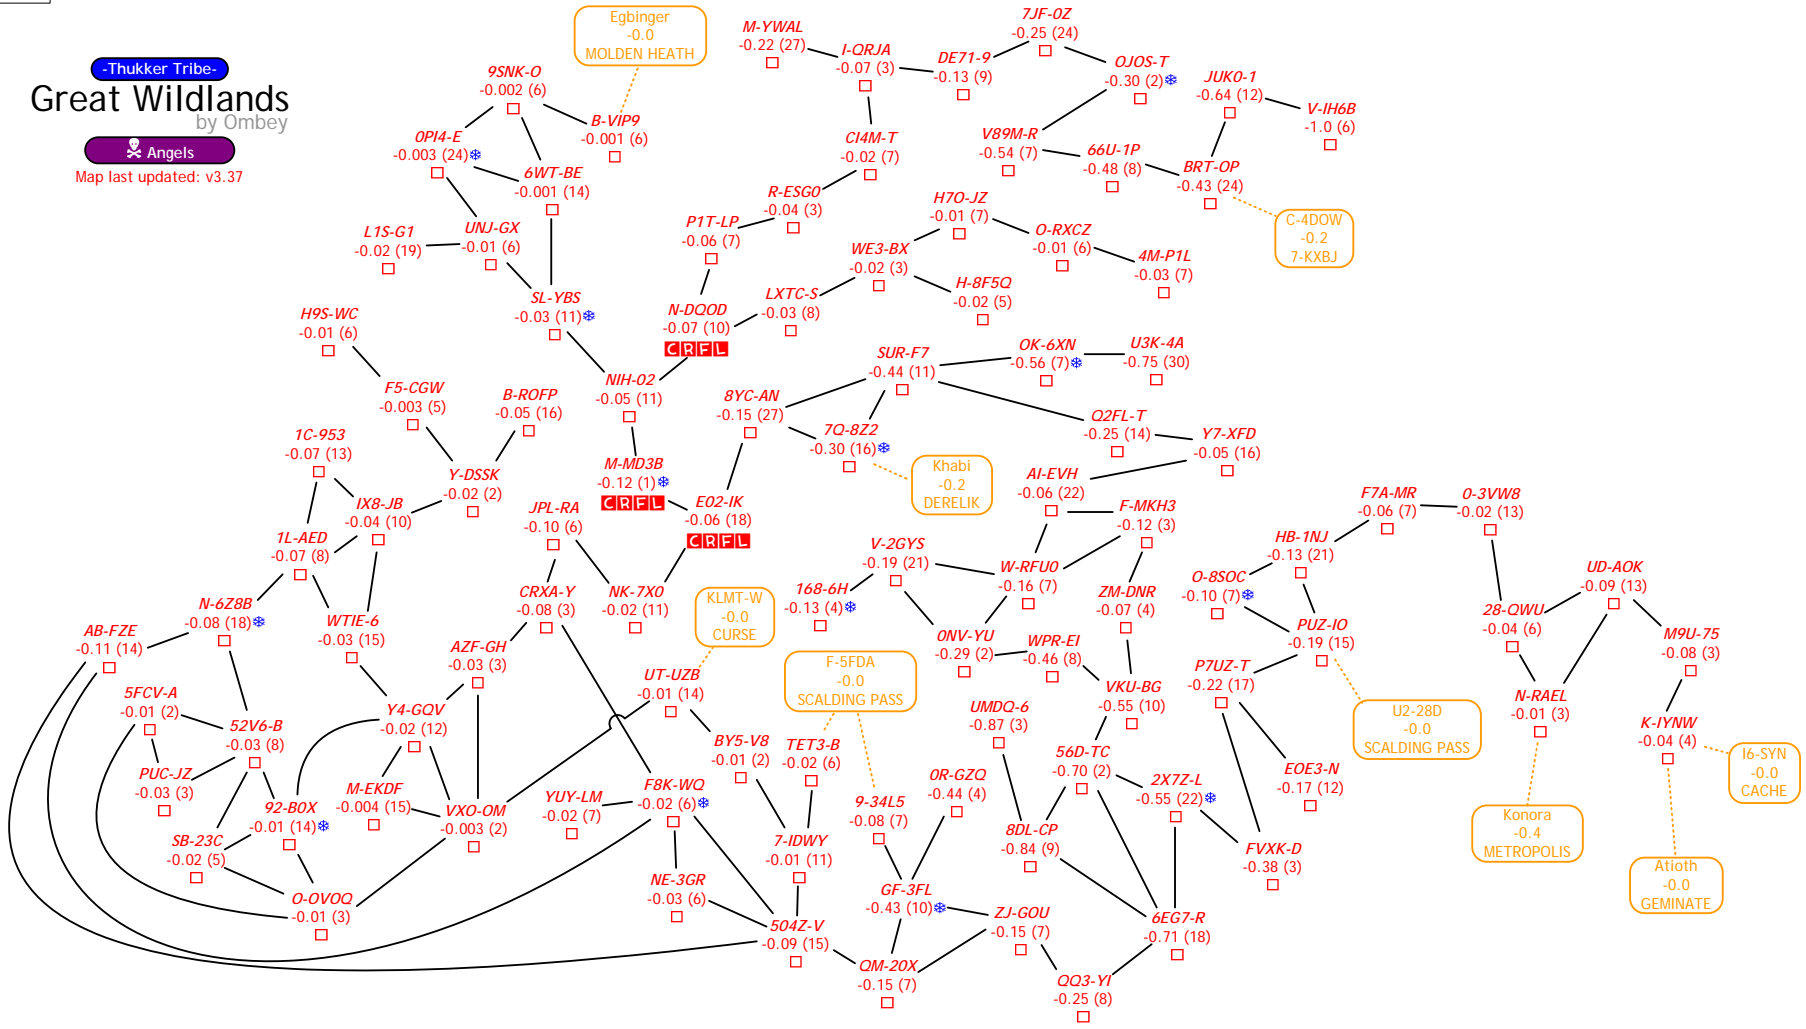

Different colour jump lines are purely for ease of following and do not signify anything

[Click for key](#)

-Gallente-
Essence
 by Ombey
 Serpentis
 Map last updated: v3.17

Click for key

-Gallente-
Everyshore
 by Ombey
 Serpentis
 Map last updated: v3.37

Y-2ANO
-1.0 (24)*

LBI-2
-0.91 (6)*

9D60-M
-0.24 (13)*

32TV-V
-0.28 (3)

D4KU-5
-0.11 (23)

Hophib
-0.0
ARIDIA

B-DBYQ
-0.0
CLOUD RING

7-692B
-0.0
OUTER RING

[Click for key](#)

Great Wildlands by Ombey

Thukker Tribe
Angels
Map last updated: v3.37

Click for key

-Amarr-
Kador
 by Ombey

 Map last updated: v3.37

-Amarr- Kor-Azor by Ombey

Map last updated: v3.35