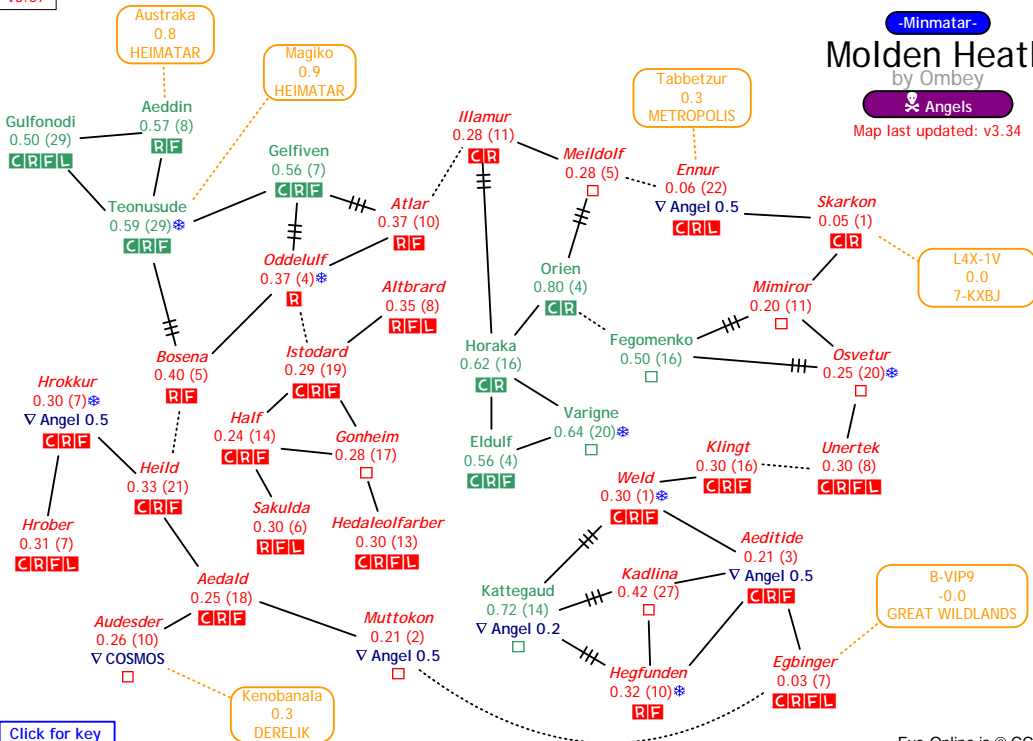

[Click for key](#)

Great Wildlands by Ombey

Thukker Tribe
Angels
Map last updated: v3.37

Click for key

-Amarr-
Kador
 by Ombey

 Map last updated: v3.37

-Amarr- Kor-Azor by Ombey

Map last updated: v3.35

Click for key

-Caldari-
Lonetrek
 by Ombey

 Map last updated: v3.37

Click for key

Click for key

Molden Heath

by Ombey

Angels

Map last updated: v3.34

Omist

by Ombey

Map last updated: v3.37

Click for key

-ORE-
Outer Ring
 by Ombey

 Map last updated: v3.37

Click for key