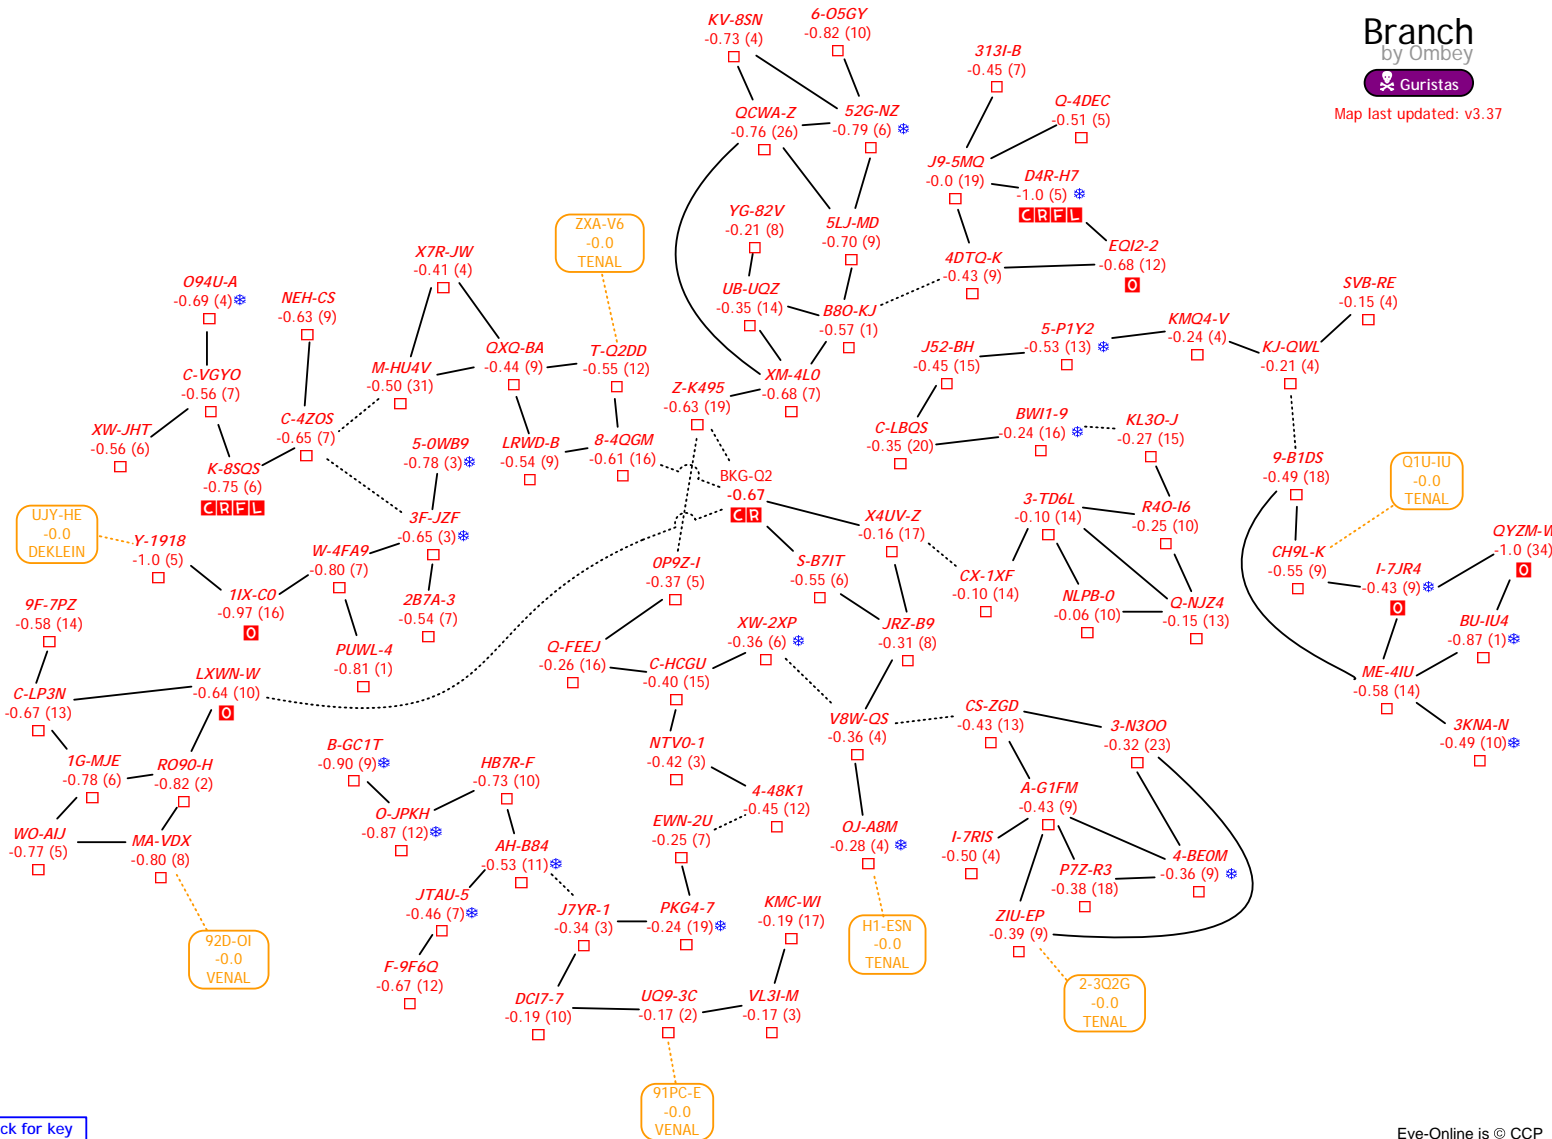

—||— - indicates hi-sec <> low-sec jump

..... indicates constellation jump

* - In 0.0, these indicate NPC/ conq. stations.
Outpost station services are not currently listed

Eve Universe
by Ombey

Bold/ coloured jump lines are purely for ease of following and do not signify anything

Map last updated: v3.34

Eve Universe NPCs

by Ombey

Empire region

The Bleak Lands

by Ombey

-Amarr-

Map last updated: v3.37

Cache
by Ombey

Map last updated: v3.37

The Citadel
by Ombey
Guristas
Map last updated: v3.37

Click for key

Y-1918
-0.0
BRANCH

WLF-D3
-0.0
VENAL

DO6H-Q
-0.0
FADE

K4YZ-Y
-0.0
FADE