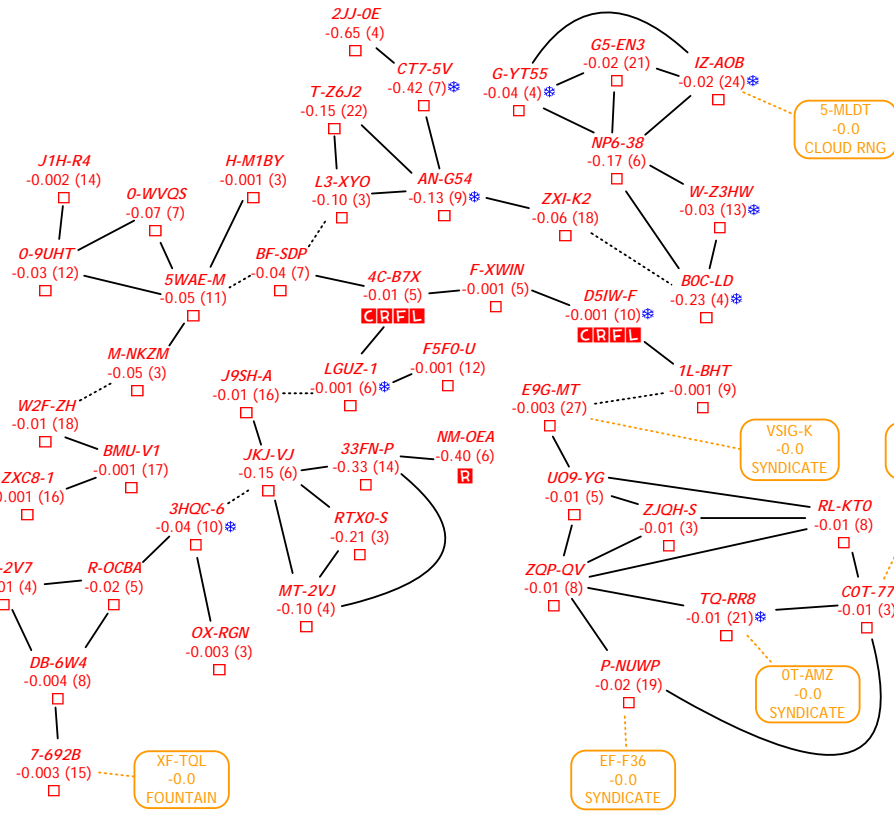

Map last updated: v3.34

Omist

by Ombey

Map last updated: v3.37

Click for key

-ORE-
Outer Ring
 by Ombey

 Map last updated: v3.37

Click for key

v3.37

Period Basis

by Ombey

Blood Raiders

Map last updated: v3.37

[Click for key](#)

-Gallente-
Placid
by Ombey
Serpentis

Map last updated: v3.36