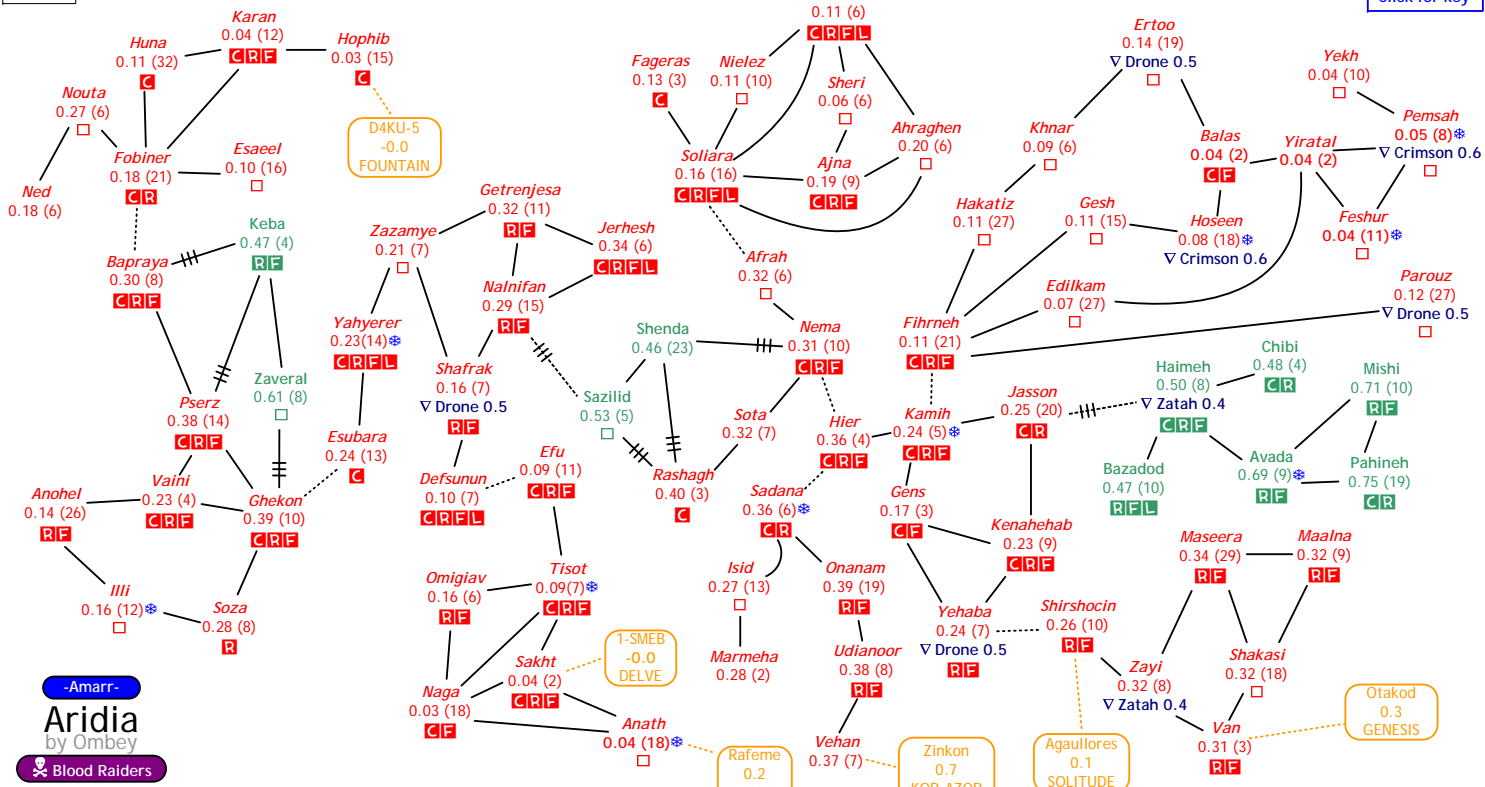

Please note that I cannot be held responsible for any losses incurred as a result of information gained from these maps. Usage of these maps indicates your agreement of these terms.

Key:

- -System with no stations
- ❄ -System with an Ice Field
- -0.5+ system
- -0.4- system (also italicised)
- -Out of region link
- (12) -No. of Asteroid belts
- C** -Clone Facility*
- R** -Repair Facility*
- F** -Factory*
- L** -Laboratory*
- O** -Outpost (0.0 maps only)
- ▽ -Complex

—||— - indicates hi-sec <> low-sec jump

..... indicates constellation jump

* - In 0.0, these indicate NPC/ conq. stations.
Outpost station services are not currently listed

Eve Universe
by Ombey

Bold/ coloured jump lines are purely for ease of following and do not signify anything

Map last updated: v3.34

Eve Universe NPCs

by Ombey

Empire region

The Bleak Lands

by Ombey

-Amarr-

Map last updated: v3.37

Cache
by Ombey

Map last updated: v3.37

The Citadel
by Ombey
Guristas
Map last updated: v3.37

Click for key

Y-1918
-0.0
BRANCH

WLF-D3
-0.0
VENAL

DO6H-Q
-0.0
FADE

K4YZ-Y
-0.0
FADE