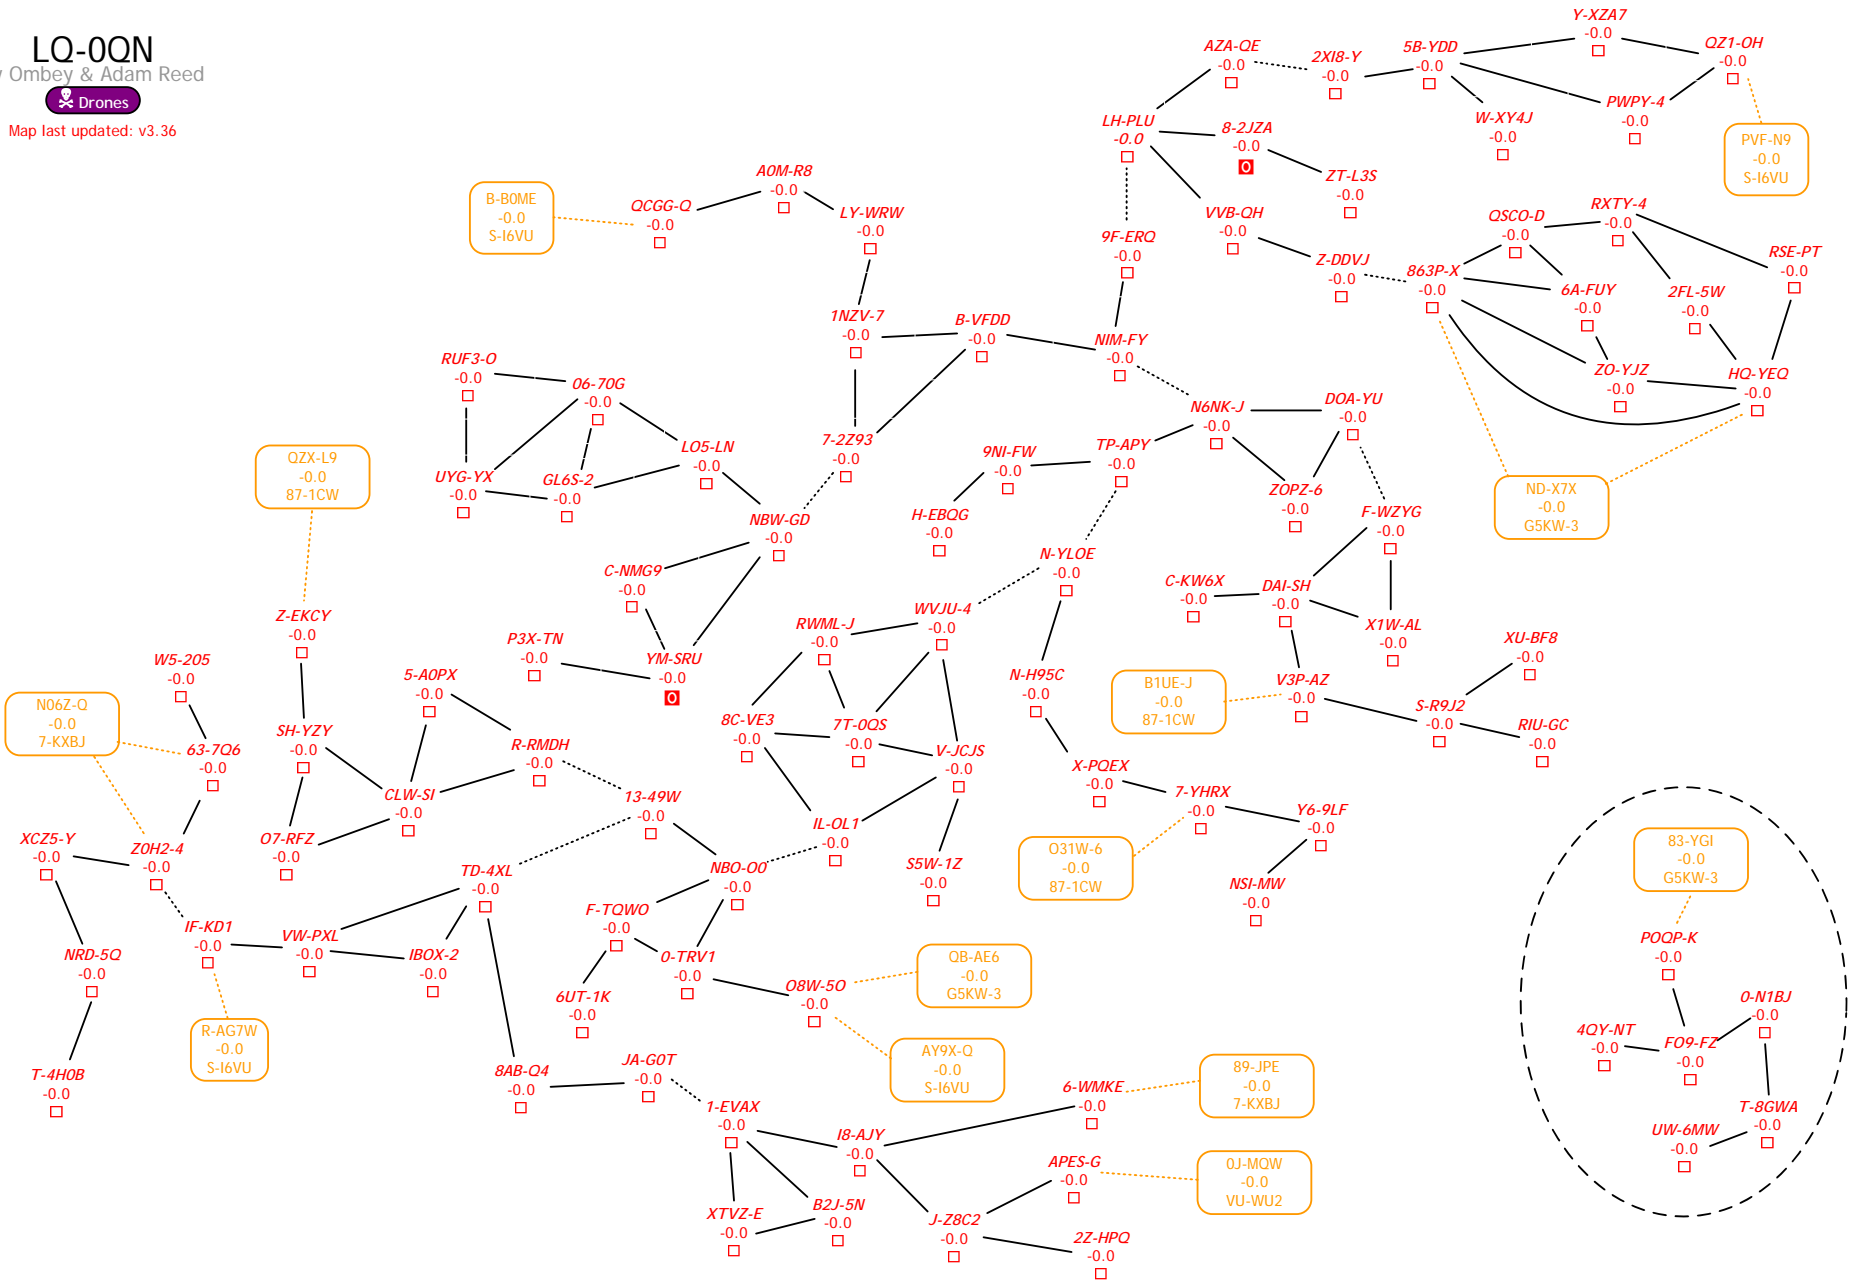

XR-ZL7
-0.0
VU-WU2

PKN-NJ
-0.0
CACHE

6HL8-L

by Ombey & Adam Reed

Map last updated: v3.36

[Click for key](#)

87-1CW
 by Ombey & Adam Reed

 Map last updated: v3.35

G5KW-3

by Ombey & Adam Reed

Map last updated: v3.35

H3J8-U

by Ombey & Adam Reed

Map last updated: v3.36

[Click for key](#)

S-I6VU

by Ombey & Adam Reed

Map last updated: v3.36

VU-WU2
 by Ombey & Adam Reed

 Map last updated: v3.36

[Click for key](#)