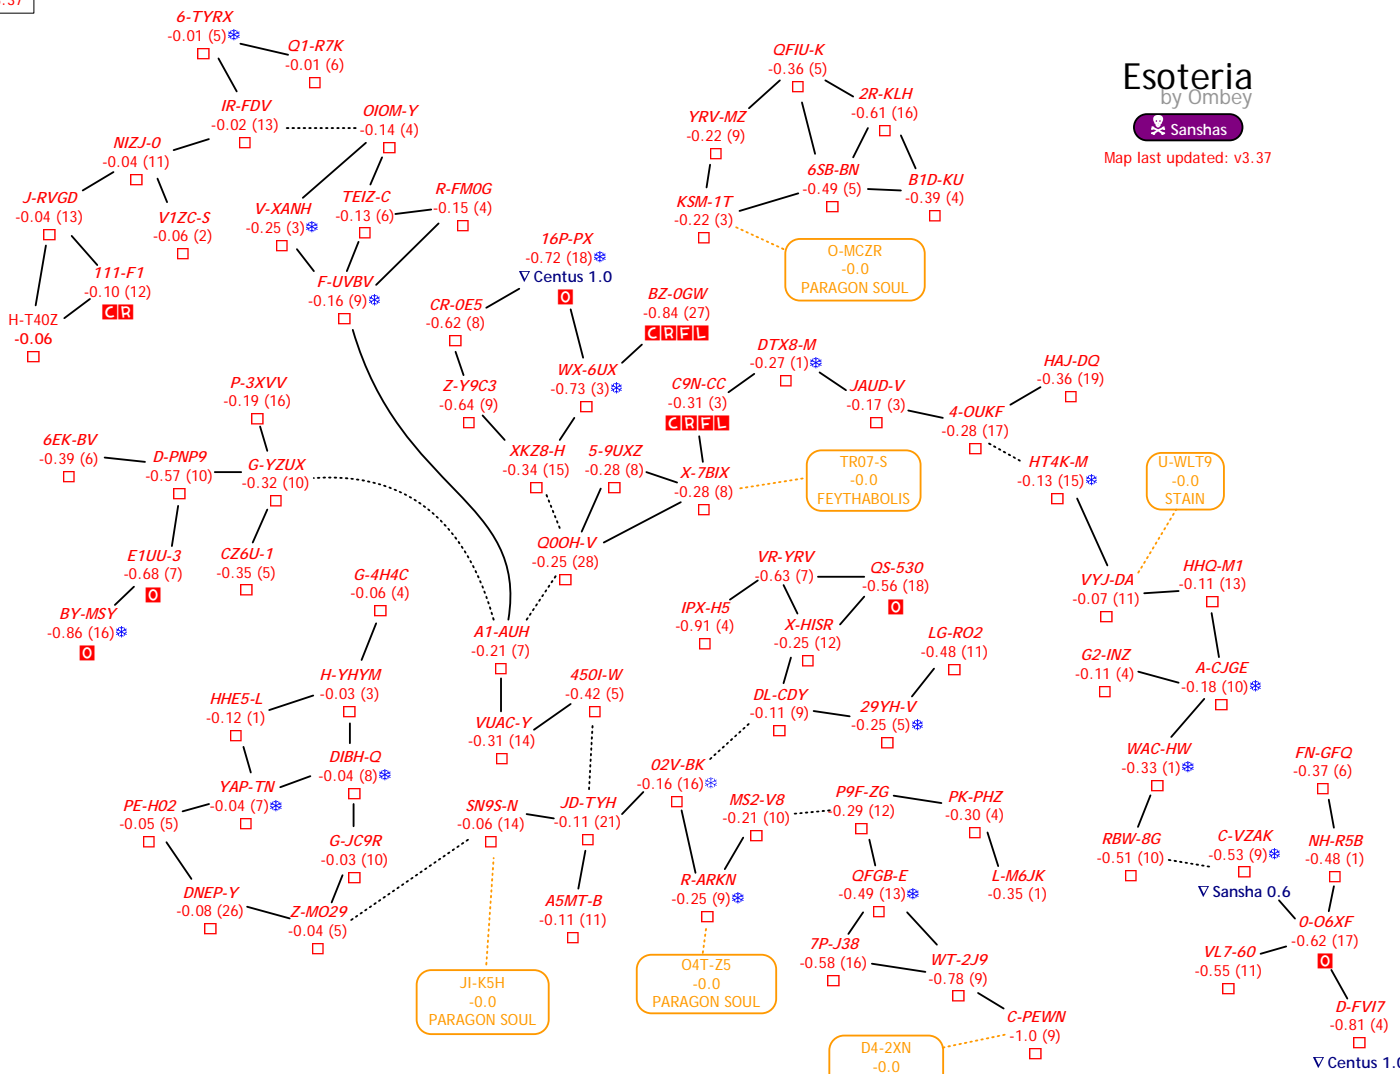

9-R6GU
-0.0
VENAL

Deklein
by Ombey

Guristas

Map last updated: v3.37

Click for key

-Ammatar-
Derelik
 by Ombey
 Sanshas
 Map last updated: v3.32

Click for key

-Amarr-
Domain
 by Ombey
 Blood Raiders
 Map last updated: v3.37

Different colour jump lines are purely for ease of following and do not signify anything

[Click for key](#)

-Gallente-
Essence
 by Ombey
 Serpentis
 Map last updated: v3.17

Click for key

-Gallente-
Everyshore
 by Ombey
 Serpentis
 Map last updated: v3.37