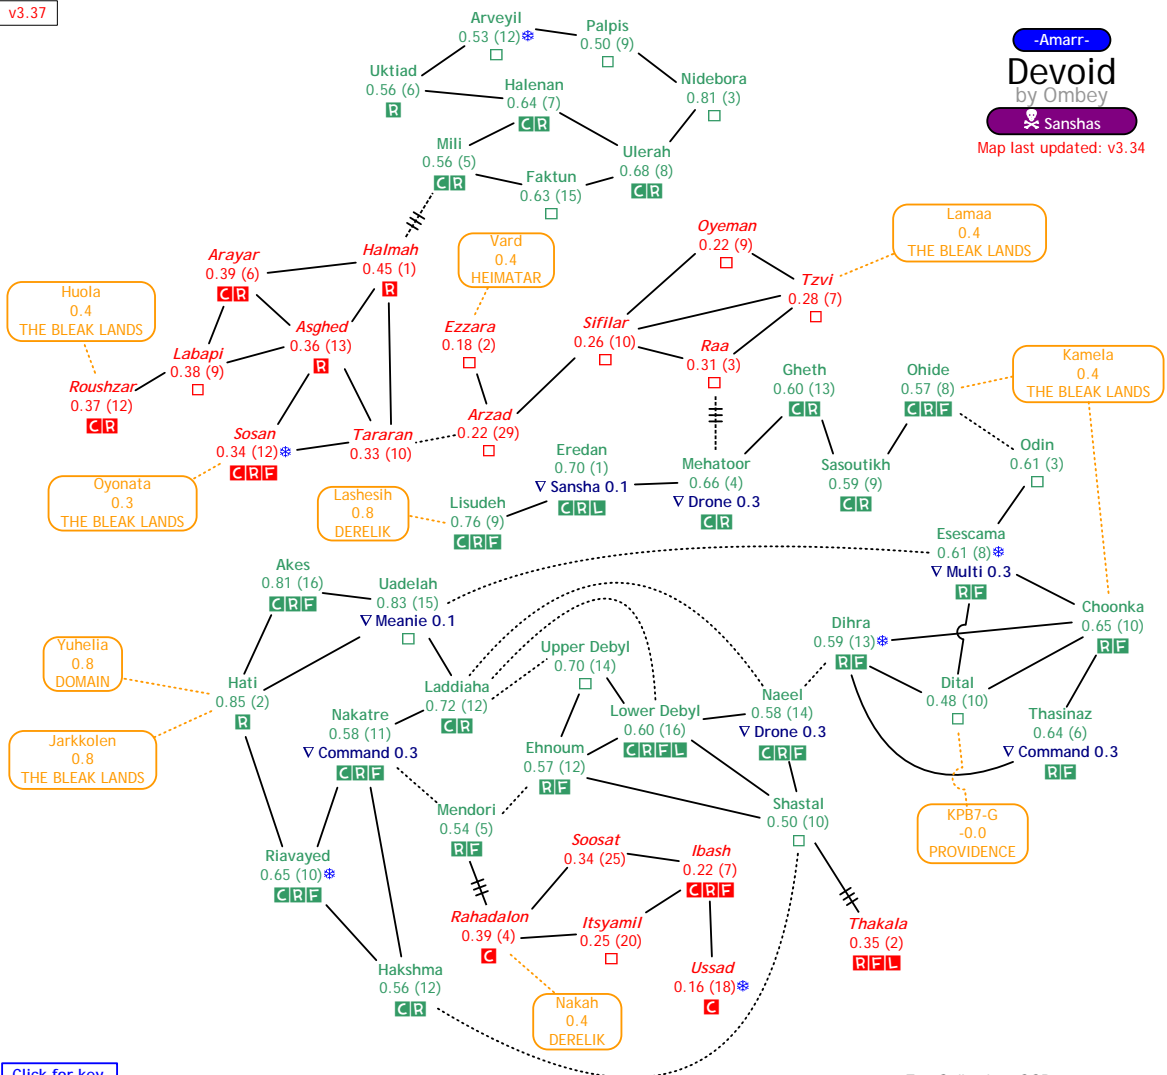

Cache
by Ombey

Map last updated: v3.37

The Citadel
by Ombey
Guristas
Map last updated: v3.37

Click for key

Y-1918
-0.0
BRANCH

WLF-D3
-0.0
VENAL

DO6H-Q
-0.0
FADE

K4YZ-Y
-0.0
FADE

9-R6GU
-0.0
VENAL

Deklein
by Ombey

Guristas

Map last updated: v3.37

Click for key

-Ammatar-
Derelik
 by Ombey
 Sanshas
 Map last updated: v3.32

Click for key

-Amarr-
Domain
 by Ombey
 Blood Raiders
 Map last updated: v3.37

Different colour jump lines are purely for ease of following and do not signify anything

[Click for key](#)

-Gallente-
Essence
 by Ombey
 Serpentis
 Map last updated: v3.17

Click for key

-Gallente-
Everyshore
 by Ombey
 Serpentis
 Map last updated: v3.37