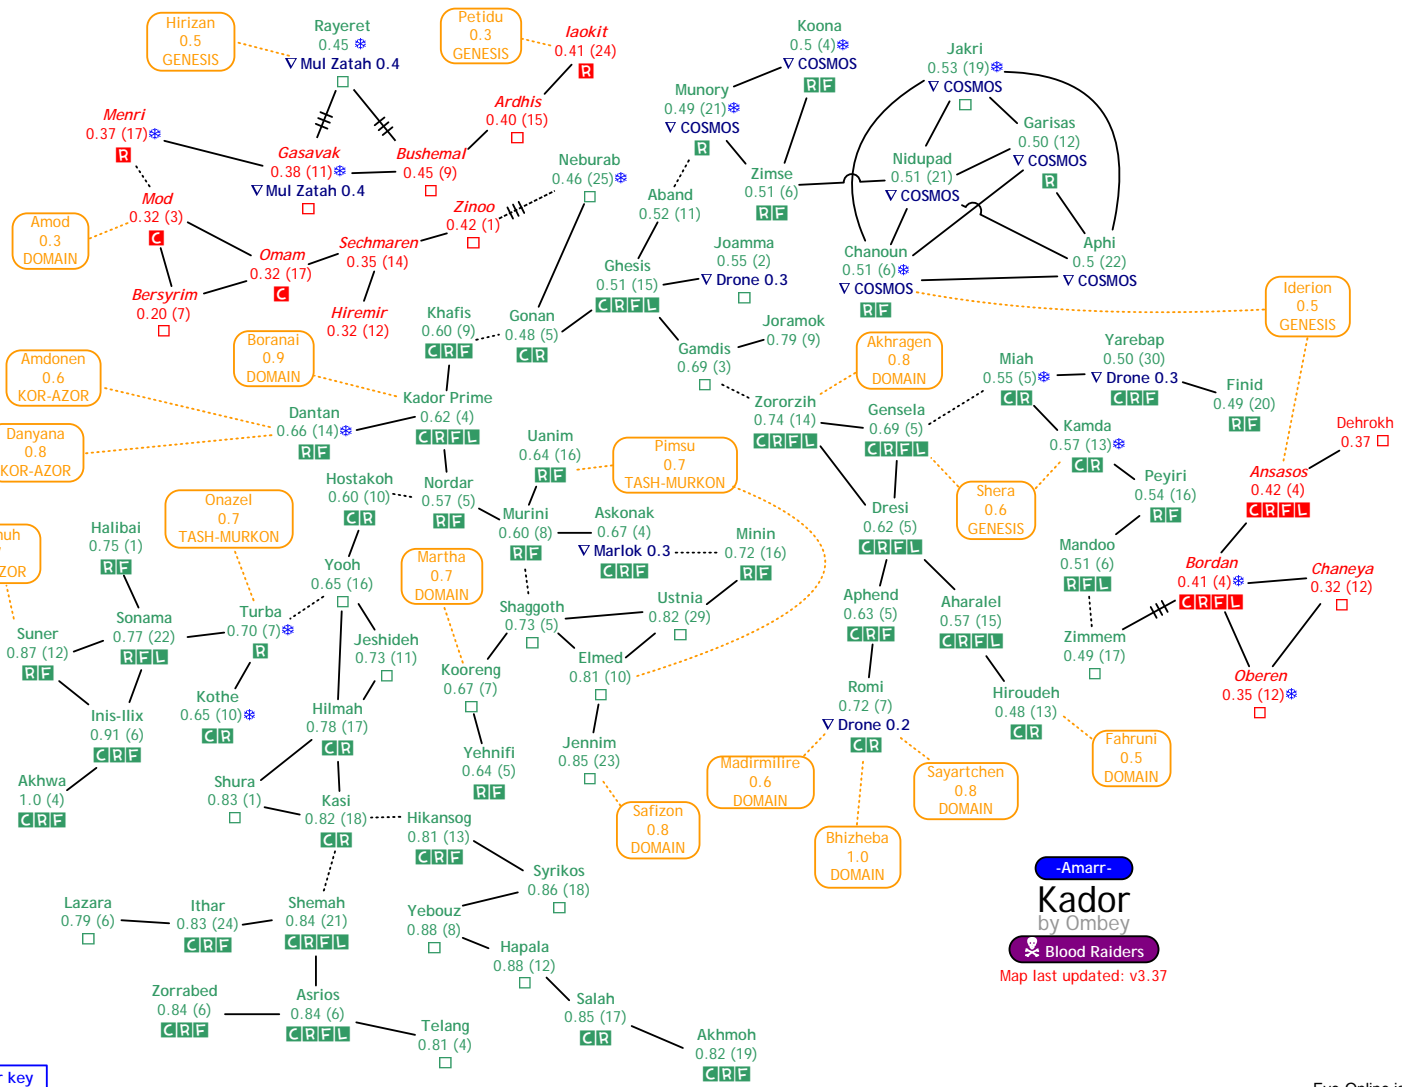

[Click for key](#)

Great Wildlands by Ombey

Thukker Tribe
Angels
Map last updated: v3.37

Click for key

-Amarr-
Kador
 by Ombey

 Map last updated: v3.37

-Amarr- Kor-Azor by Ombey

Map last updated: v3.35

Click for key

-Caldari-
Lonetrek
 by Ombey

 Map last updated: v3.37

Click for key

Click for key

Molden Heath

by Ombey

Angels