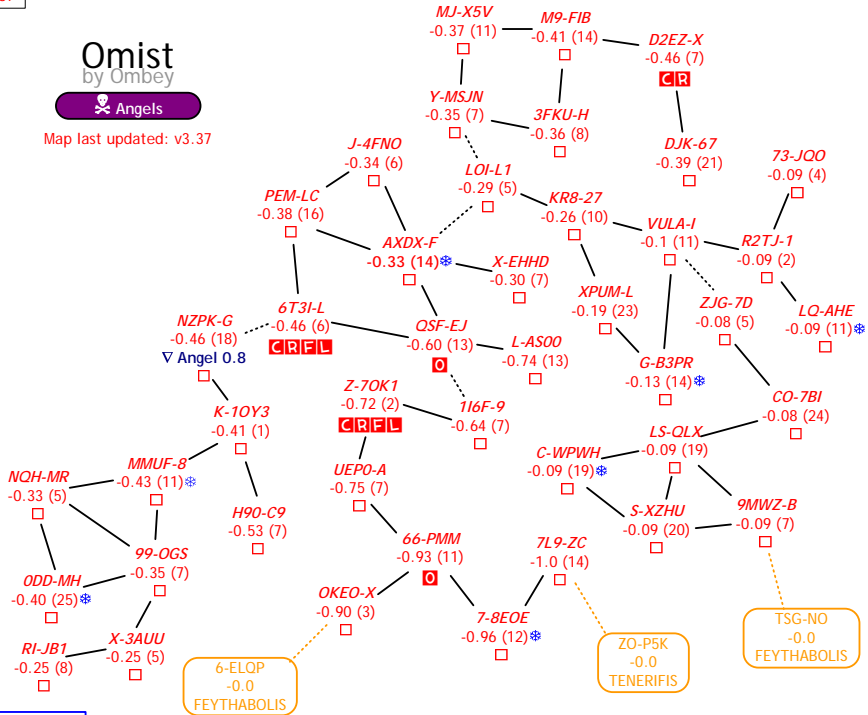

Map last updated: v3.34

Omist

by Ombey

Map last updated: v3.37

Click for key

-ORE-
Outer Ring
 by Ombey

 Map last updated: v3.37

Click for key