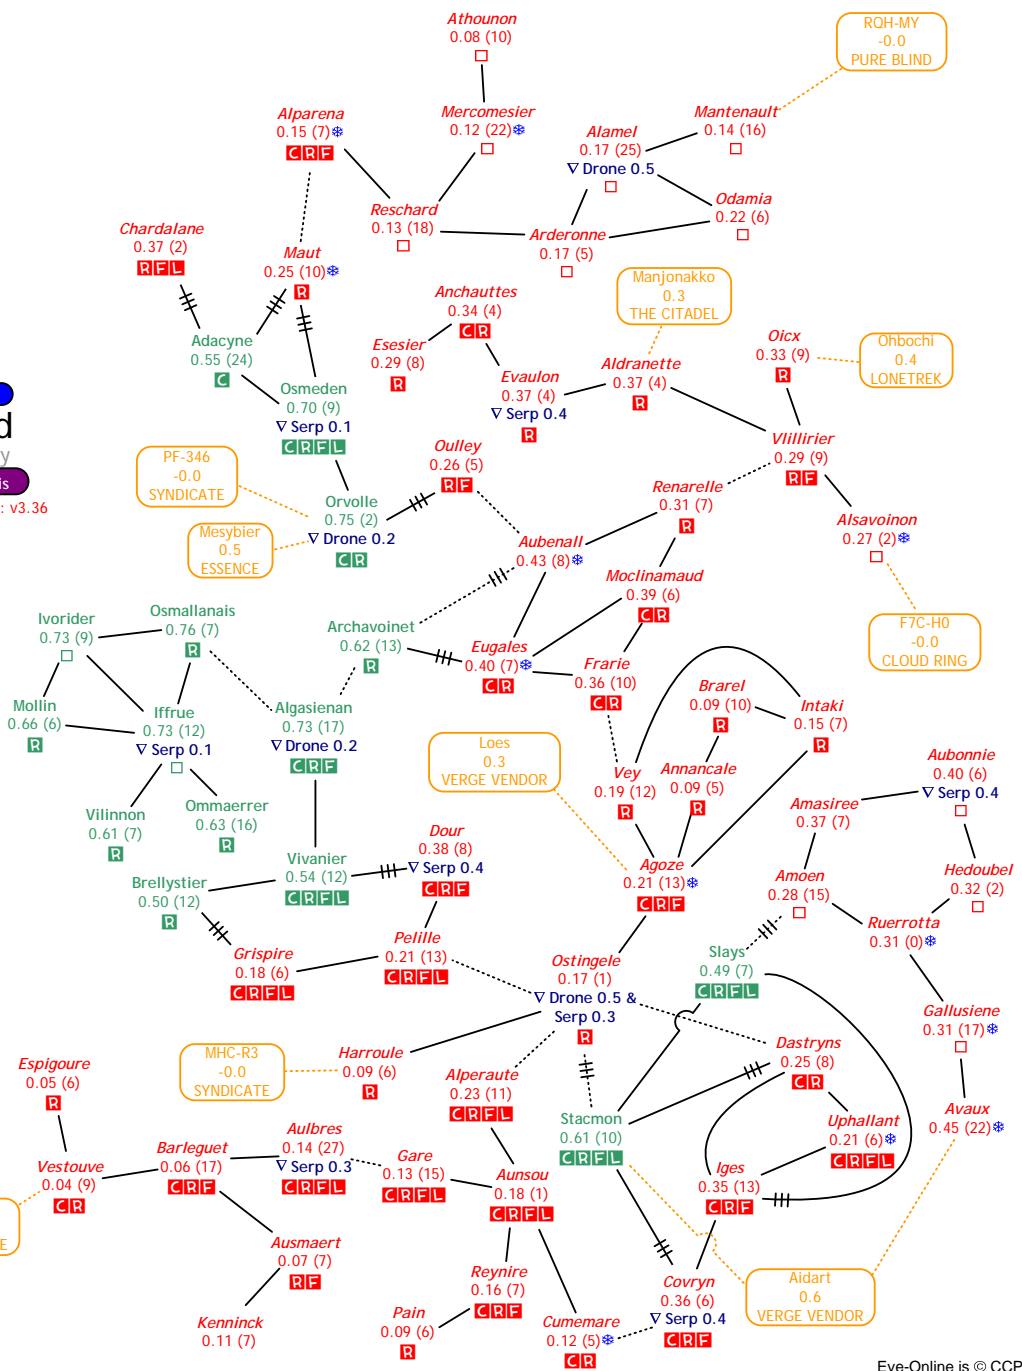

A large, detailed Earth planet is the central focus, showing continents and clouds. To its left is a smaller, grey, cratered satellite. The background is a deep blue space filled with stars. The text is overlaid on the Earth.

v3.37

Period Basis

by Ombey

Blood Raiders

Map last updated: v3.37

[Click for key](#)

-Gallente-
Placid
by Ombey
Serpentis

Map last updated: v3.36

Click for key

Kari
0.6
TASH-MURKON

Assah
0.3
DERELIK

Dital
0.5
DEVOID

Misaba
0.1
DOMAIN

ZQ-Z3Y
-0.0
CATCH

7MD-S1
-0.0
CATCH

F9E-KX
-0.0
CATCH

Map last updated: v3.37

-The Syndicate
Syndicate
 by Omby
 Serpents
 Map last updated: v3.33

Click for key

Tash-Murkon

by Ombey

-Amarr-

Sanshas

Map last updated: v3.33