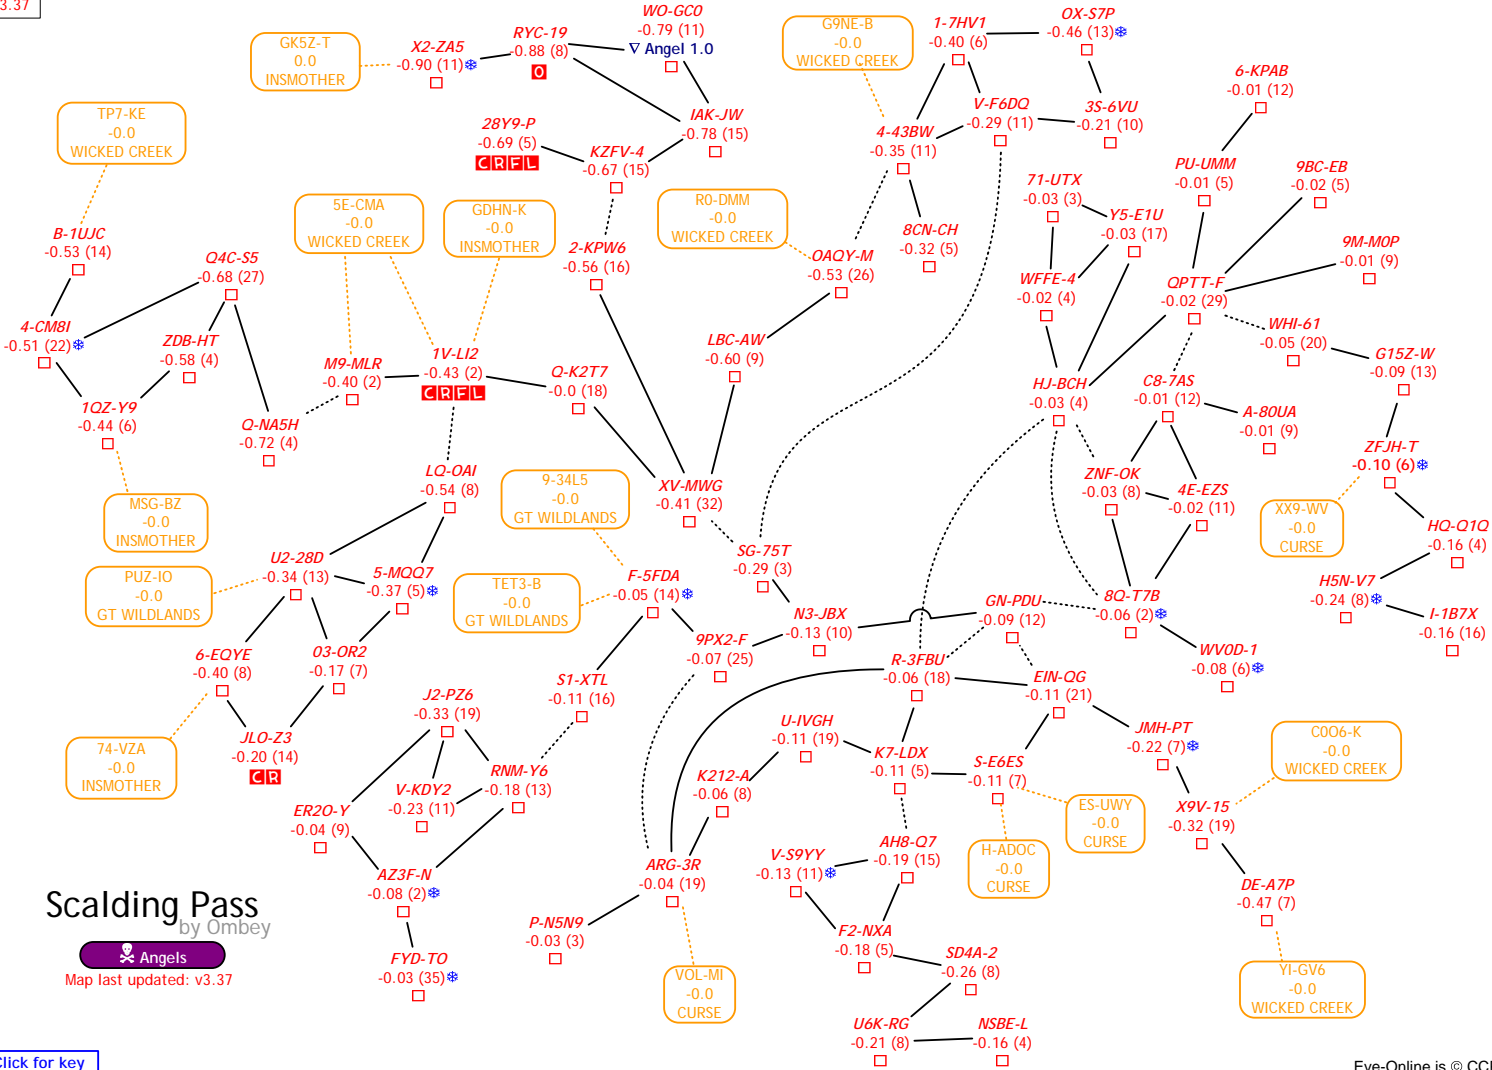

Click for key

Kari
0.6
TASH-MURKON

Assah
0.3
DERELIK

Dital
0.5
DEVOID

Misaba
0.1
DOMAIN

ZQ-Z3Y
-0.0
CATCH

7MD-S1
-0.0
CATCH

F9E-KX
-0.0
CATCH

UL-718
-0.0
CATCH

IS-R7P
-0.0
CATCH

Click for key

Scalding Pass

by Ombey

Angels
Map last updated: v3.17

Stain

by Ombey

Map last updated: v3.37

-The Syndicate
Syndicate
 by Omby
 Serpents
 Map last updated: v3.33

Click for key

Tash-Murkon

by Ombey

-Amarr-

Sanshas

Map last updated: v3.33