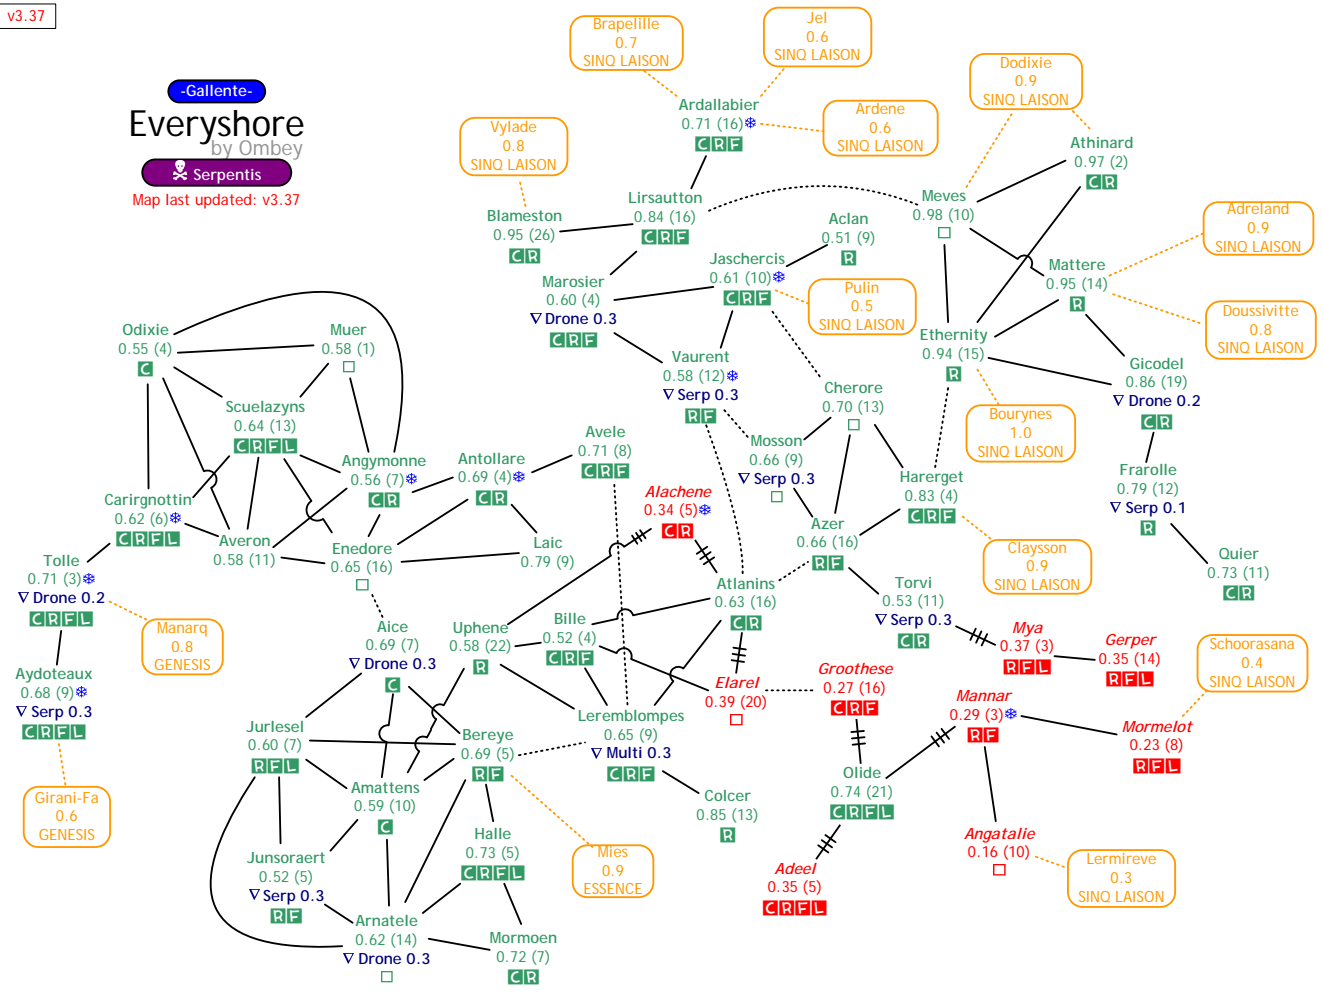

9-R6GU
-0.0
VENAL

Deklein
by Ombey

Guristas

Map last updated: v3.37

Click for key

-Ammatar-
Derelik
 by Ombey
 Sanshas
 Map last updated: v3.32

Click for key

-Amarr-
Domain
 by Ombey
 Blood Raiders
 Map last updated: v3.37

Different colour jump lines are purely for ease of following and do not signify anything

[Click for key](#)

-Gallente-
Essence
 by Ombey
 Serpentis
 Map last updated: v3.17

Click for key

-Gallente-
Everyshore
 by Ombey
 Serpentis
 Map last updated: v3.37

Click for key

v3.37

Click for key

Eve-Online is © CCP

Fountain

by Ombey

Map last updated: v3.37

ZXB-VC
-0.0
DELVE