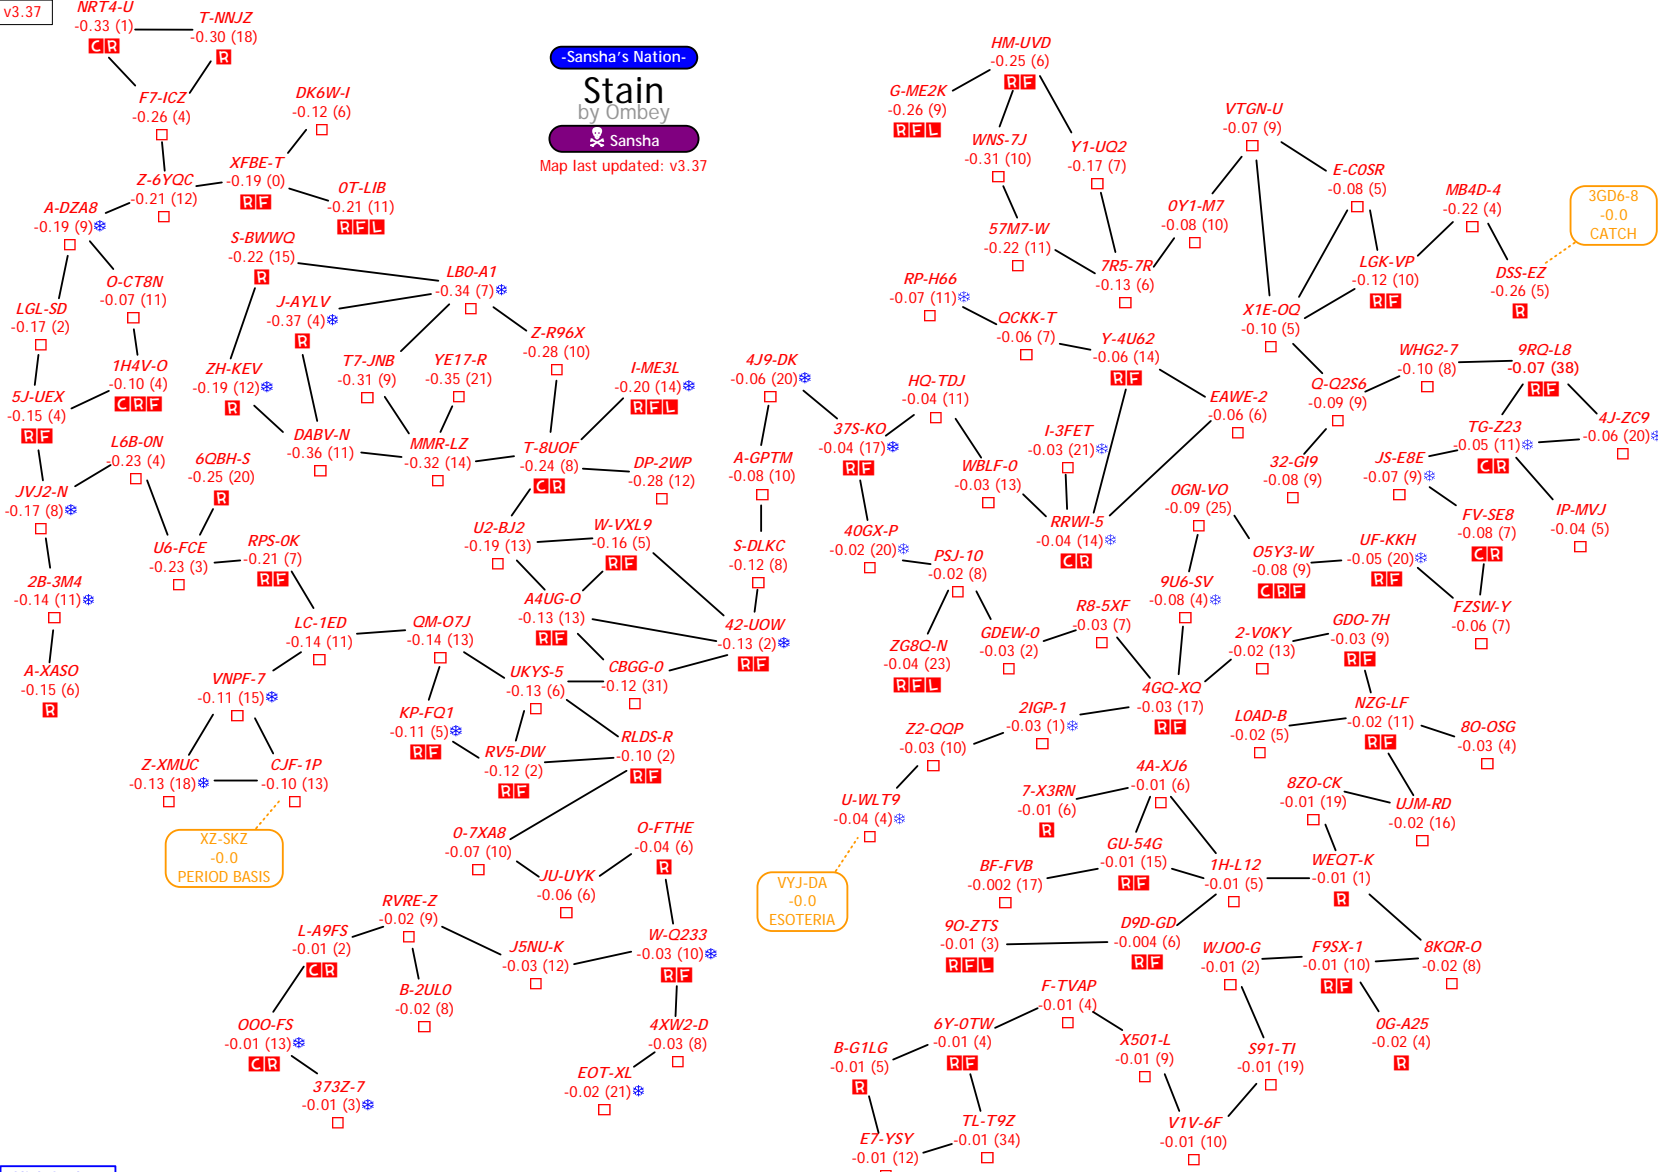

UL-718
-0.0
CATCH

IS-R7P
-0.0
CATCH

Click for key

Scalding Pass

by Ombey

Angels
Map last updated: v3.17

Stain

by Ombey

Map last updated: v3.37

-The Syndicate
Syndicate
 by Omby
 Serpents
 Map last updated: v3.33

Click for key

Tash-Murkon

by Ombey

-Amarr-

Sanshas

Map last updated: v3.33