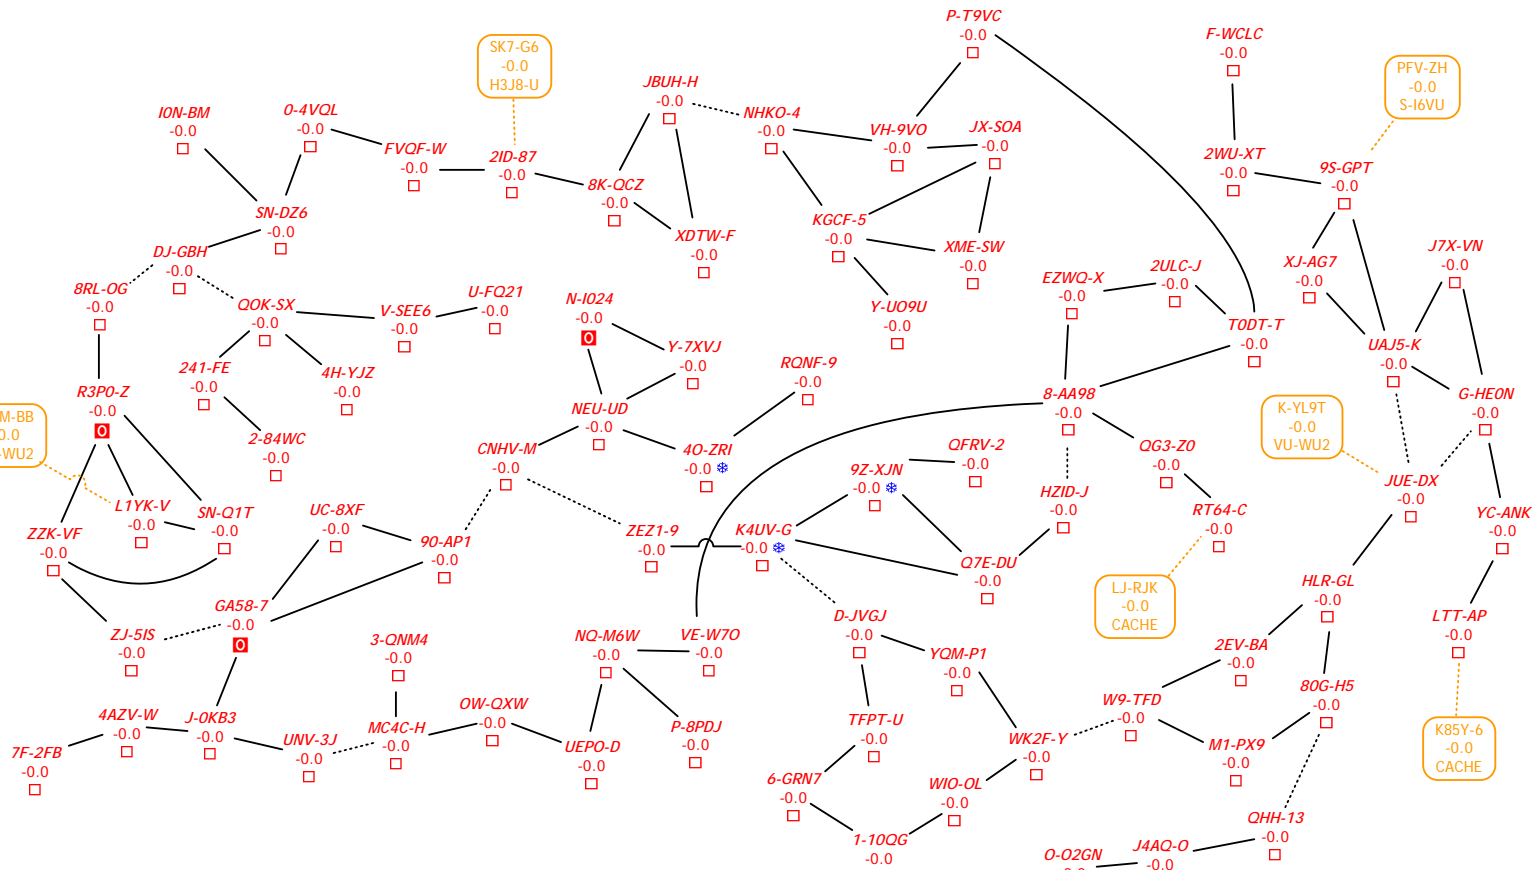

by Ombey

Map last updated: v3.37

ZWM-BB
-0.0
VU-WU2

SK7-G6
-0.0
H3J8-U

PFV-ZH
-0.0
S-I6VU

K-YL9T
-0.0
VU-WU2

LJ-RJK
-0.0
CACHE

K85Y-6
-0.0
CACHE

XR-ZL7
-0.0
VU-WU2

PKN-NJ
-0.0
CACHE

6HL8-L

by Ombey & Adam Reed

Map last updated: v3.36

[Click for key](#)

87-1CW
 by Ombey & Adam Reed

 Map last updated: v3.35

by Ombey & Adam Reed

Map last updated: v3.36

VU-WU2
 by Ombey & Adam Reed

 Map last updated: v3.36

[Click for key](#)