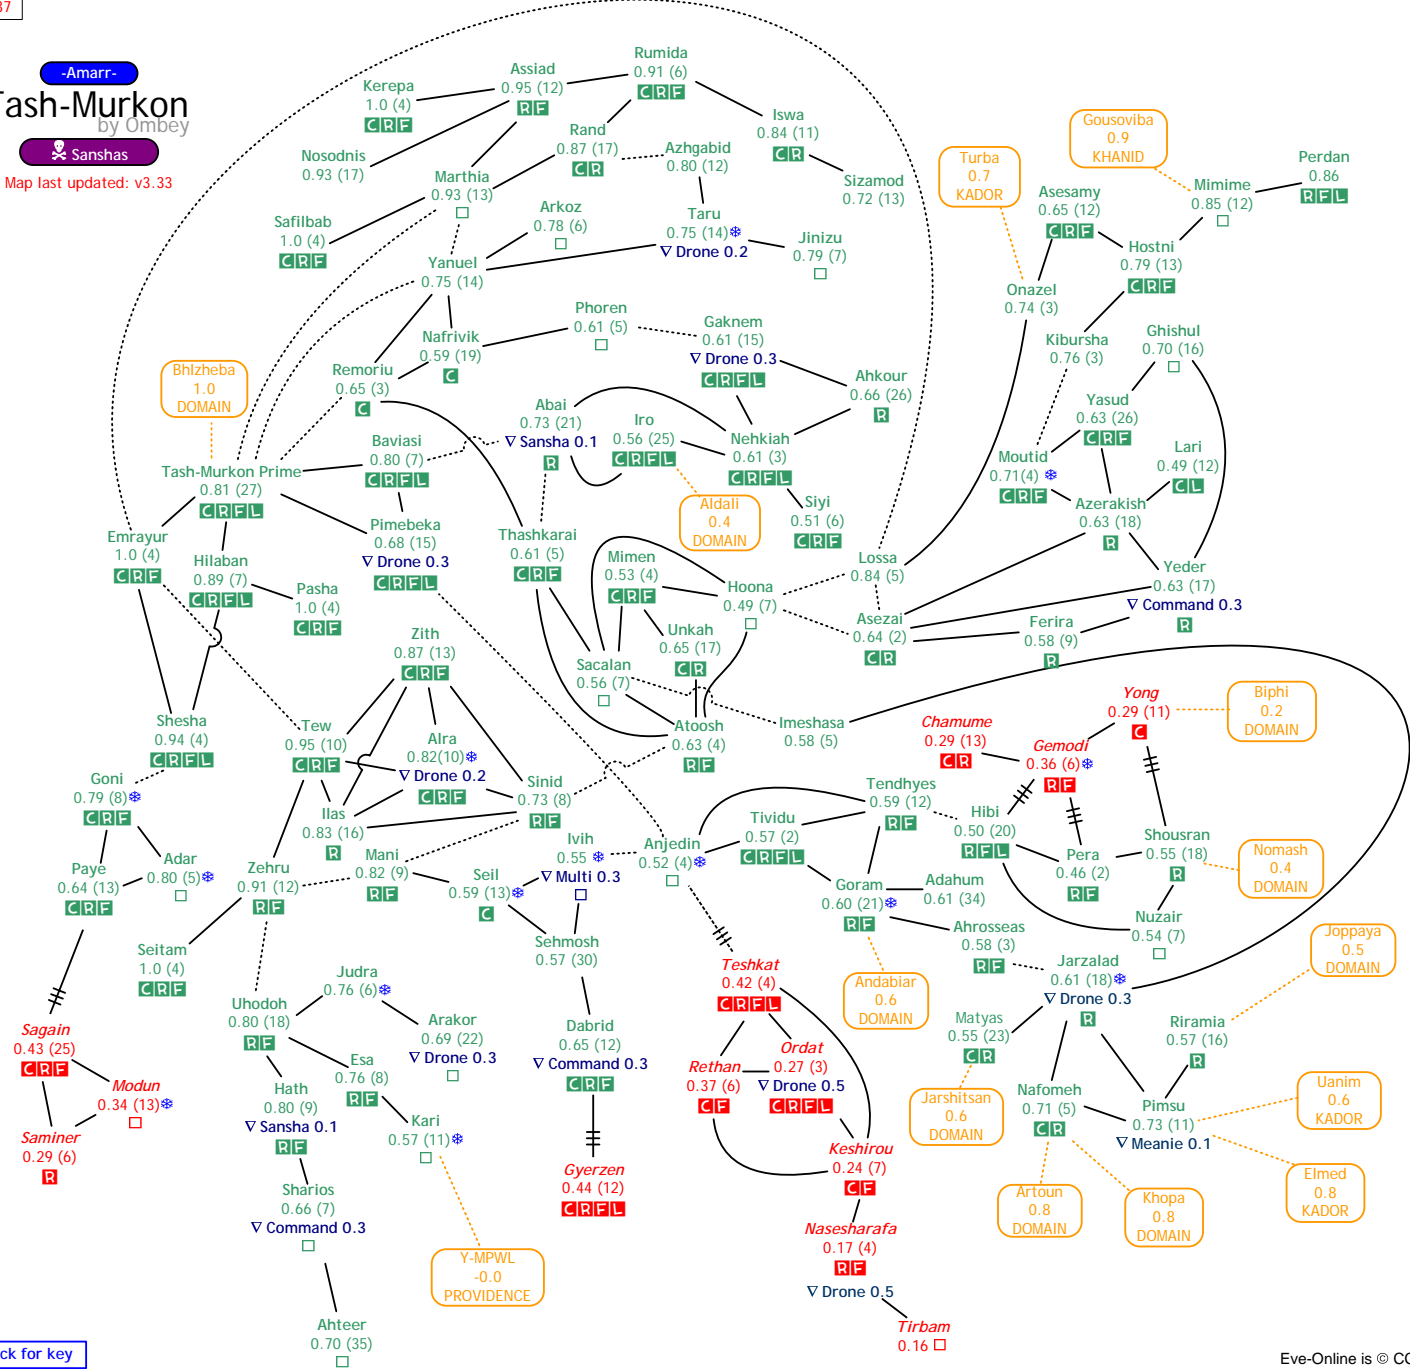

Map last updated: v3.37

-The Syndicate
Syndicate
 by Omby
 Serpents
 Map last updated: v3.33

Click for key

Tash-Murkon

by Ombey

-Amarr-

Sanshas

Map last updated: v3.33

Click for key

Tenal
by Ombey

Map last updated: v3.37

[Click for key](#)

Tenerifis
by Ombey
Angels
Map last updated: v3.37

Tribute

by Ombey

Map last updated: v3.37

Click for key

Vale of The Silent

by Omby

Map last updated: v3.37

Click for key

Verge Vendor
by Ombey

Map last updated: v3.37

Wicked Creek