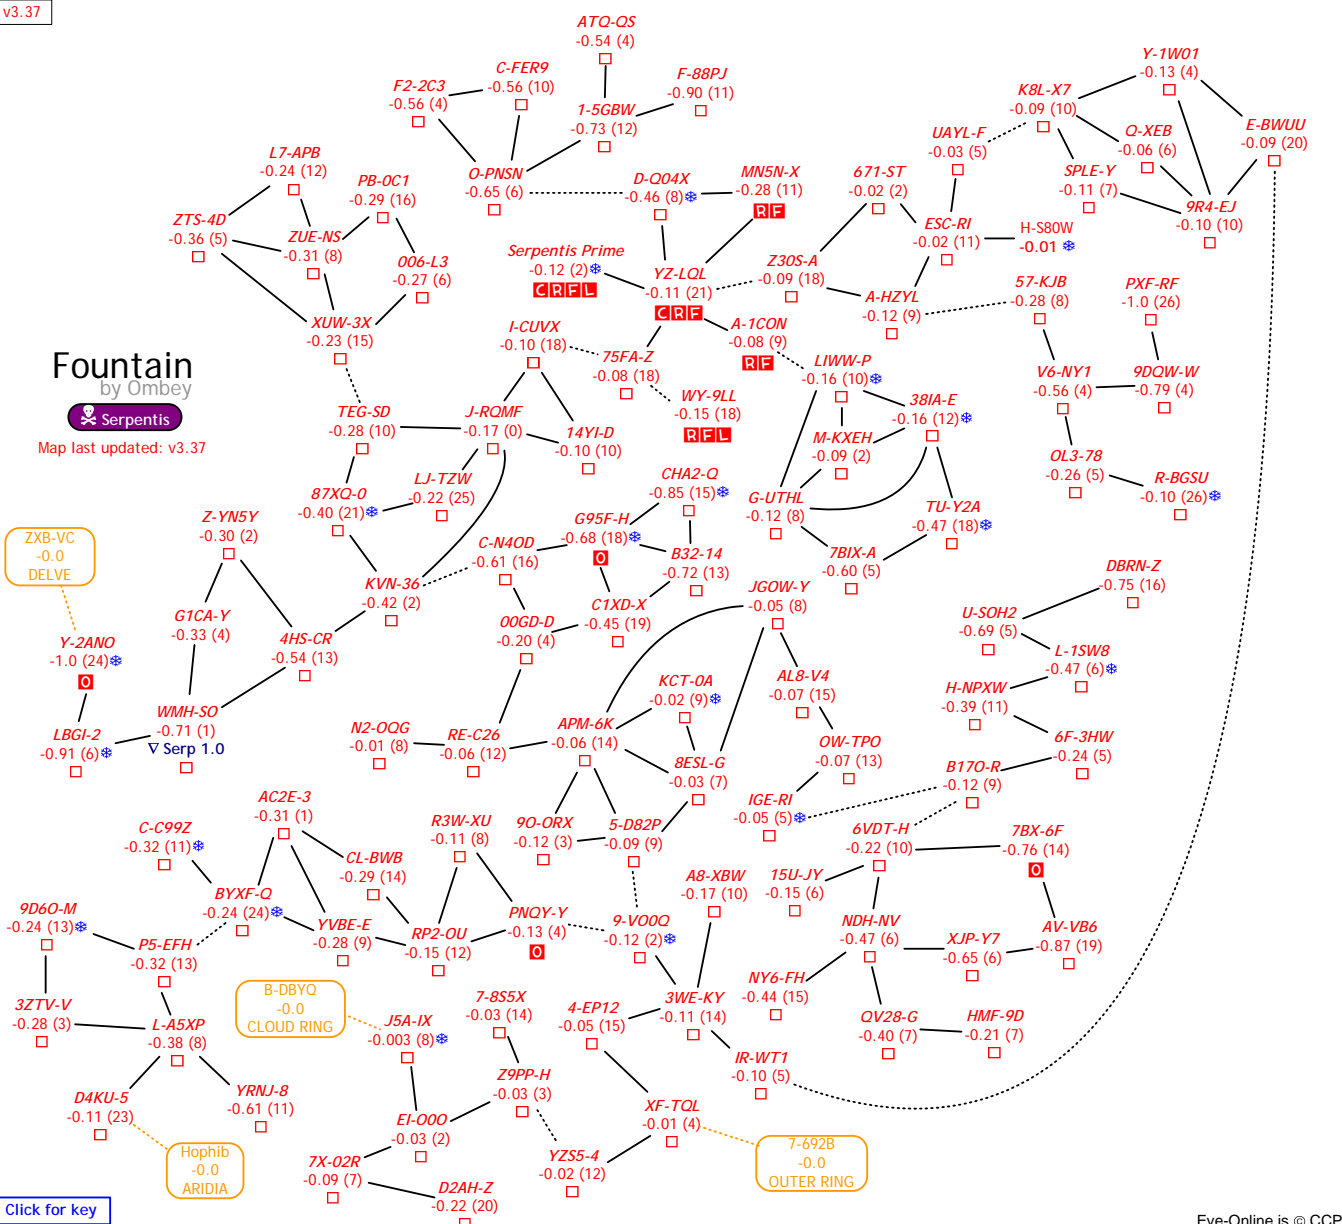

Different colour jump lines are purely for ease of following and do not signify anything

[Click for key](#)

-Gallente-
Essence
 by Ombey
 Serpentis
 Map last updated: v3.17

Click for key

-Gallente-
Everyshore
 by Ombey
 Serpentis
 Map last updated: v3.37

Y-2ANO
-1.0 (24)*

LBI-2
-0.91 (6)*

9D60-M
-0.24 (13)*

32TV-V
-0.28 (3)

D4KU-5
-0.11 (23)

Hophib
-0.0
ARIDIA

B-DBYQ
-0.0
CLOUD RING

7-692B
-0.0
OUTER RING

[Click for key](#)

Great Wildlands by Ombey

Thukker Tribe
Angels
Map last updated: v3.37

Click for key

-Amarr-
Kador
 by Ombey

 Map last updated: v3.37

-Amarr- Kor-Azor by Ombey

Map last updated: v3.35