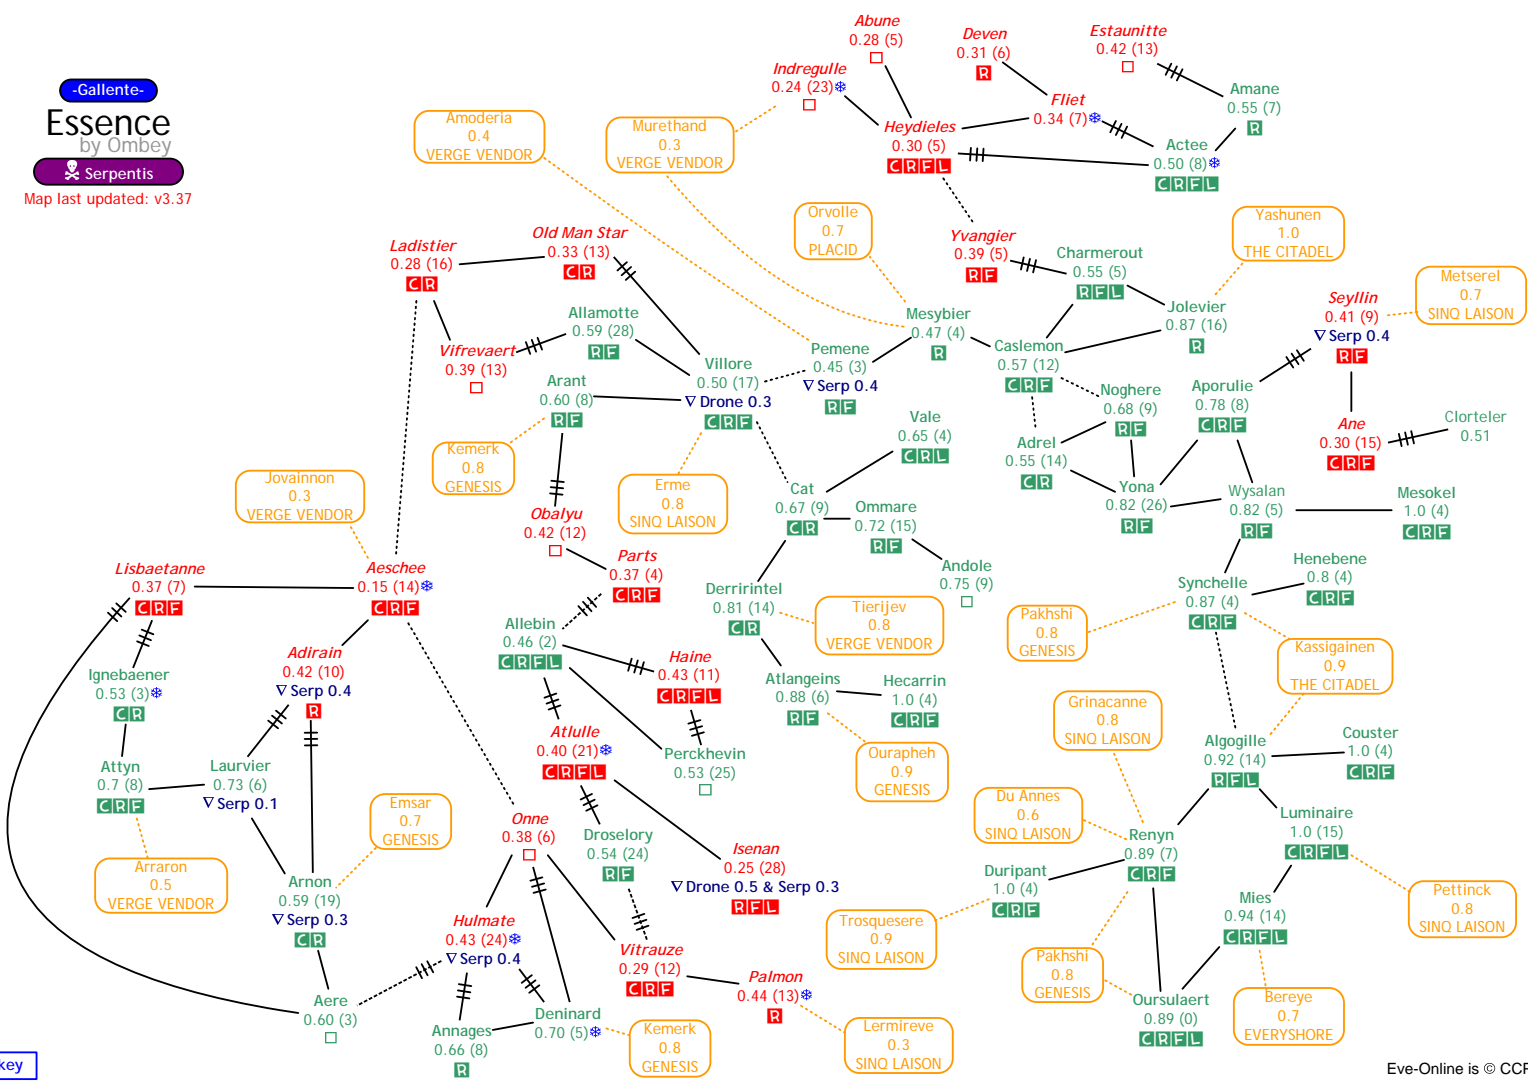

9-R6GU
-0.0
VENAL

Deklein
by Ombey

Guristas

Map last updated: v3.37

Click for key

-Ammatar-
Derelik
 by Ombey
 Sanshas
 Map last updated: v3.32

Click for key

-Amarr-
Domain
 by Ombey
 Blood Raiders
 Map last updated: v3.37

Different colour jump lines are purely for ease of following and do not signify anything

[Click for key](#)

-Gallente-
Essence
 by Ombey
 Serpentis
 Map last updated: v3.17

Click for key

-Gallente-
Everyshore
 by Ombey
 Serpentis
 Map last updated: v3.37