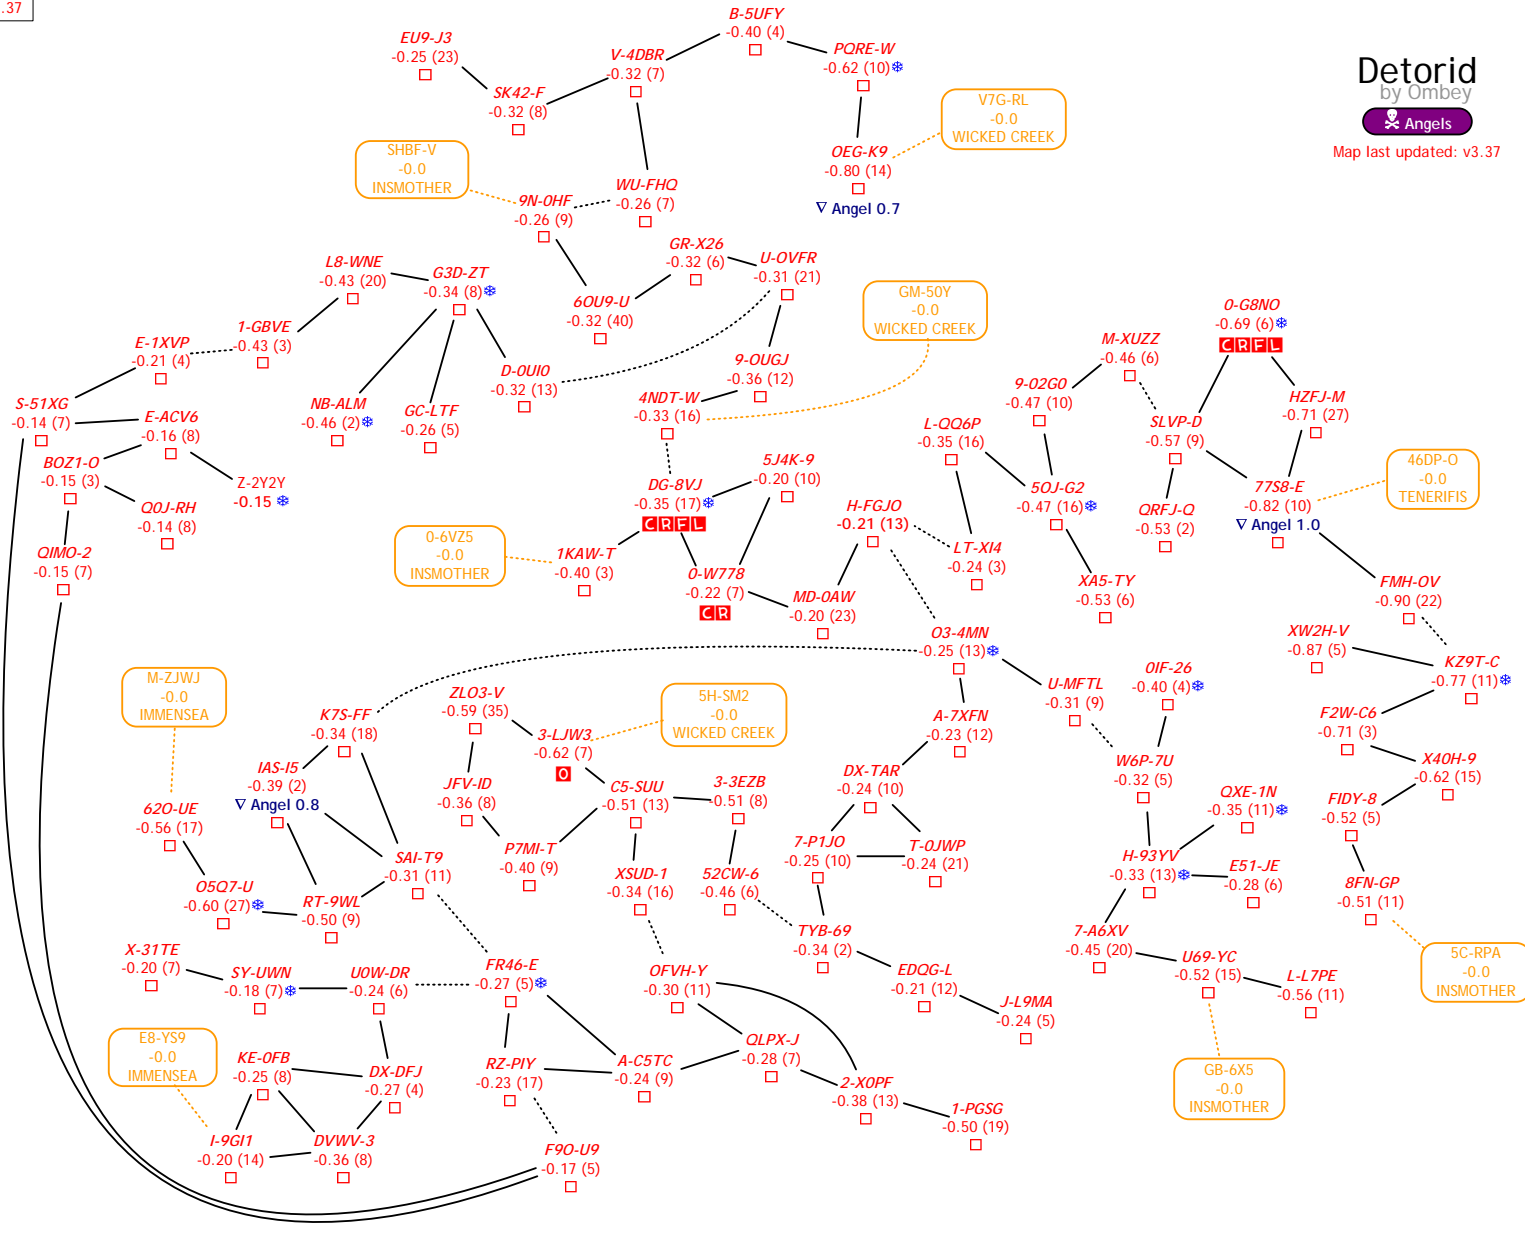

9-R6GU
-0.0
VENAL

Deklein
by Ombey

Guristas

Map last updated: v3.37

Click for key

-Ammatar-
Derelik
 by Ombey
 Sanshas
 Map last updated: v3.32

Click for key

-Amarr-
Domain
 by Ombey
 Blood Raiders
 Map last updated: v3.37

Different colour jump lines are purely for ease of following and do not signify anything

[Click for key](#)

-Gallente-
Essence
 by Ombey
 Serpentis
 Map last updated: v3.17

Click for key

-Gallente-
Everyshore
 by Ombey
 Serpentis
 Map last updated: v3.37