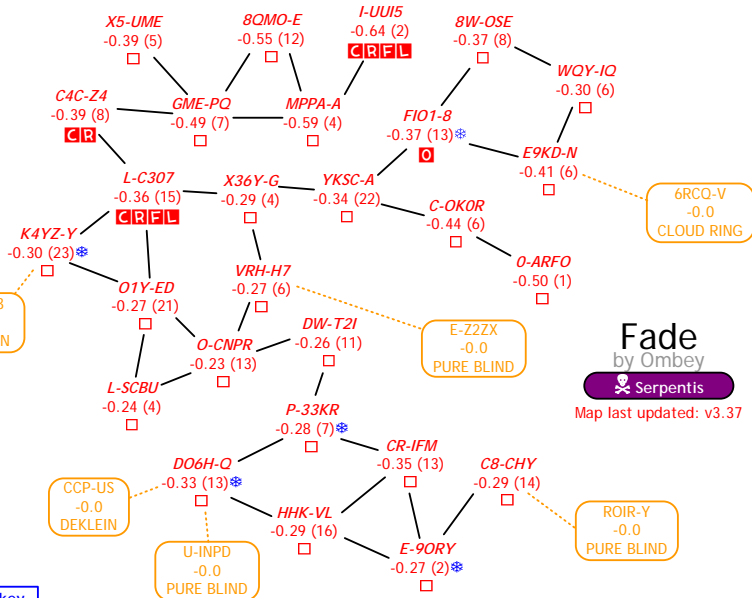

9-R6GU
-0.0
VENAL

Deklein
by Ombey

Guristas

Map last updated: v3.37

Click for key

-Ammatar-
Derelik
 by Ombey
 Sanshas
 Map last updated: v3.32

Click for key

-Amarr-
Domain
 by Ombey
 Blood Raiders
 Map last updated: v3.37

Different colour jump lines are purely for ease of following and do not signify anything

[Click for key](#)

-Gallente-
Essence
 by Ombey
 Serpentis
 Map last updated: v3.17

Click for key

-Gallente-
Everyshore
 by Ombey
 Serpentis
 Map last updated: v3.37

Click for key

v3.37

Click for key

Eve-Online is © CCP

Fountain

by Ombey

Map last updated: v3.37

ZXB-VC
-0.0
DELVE