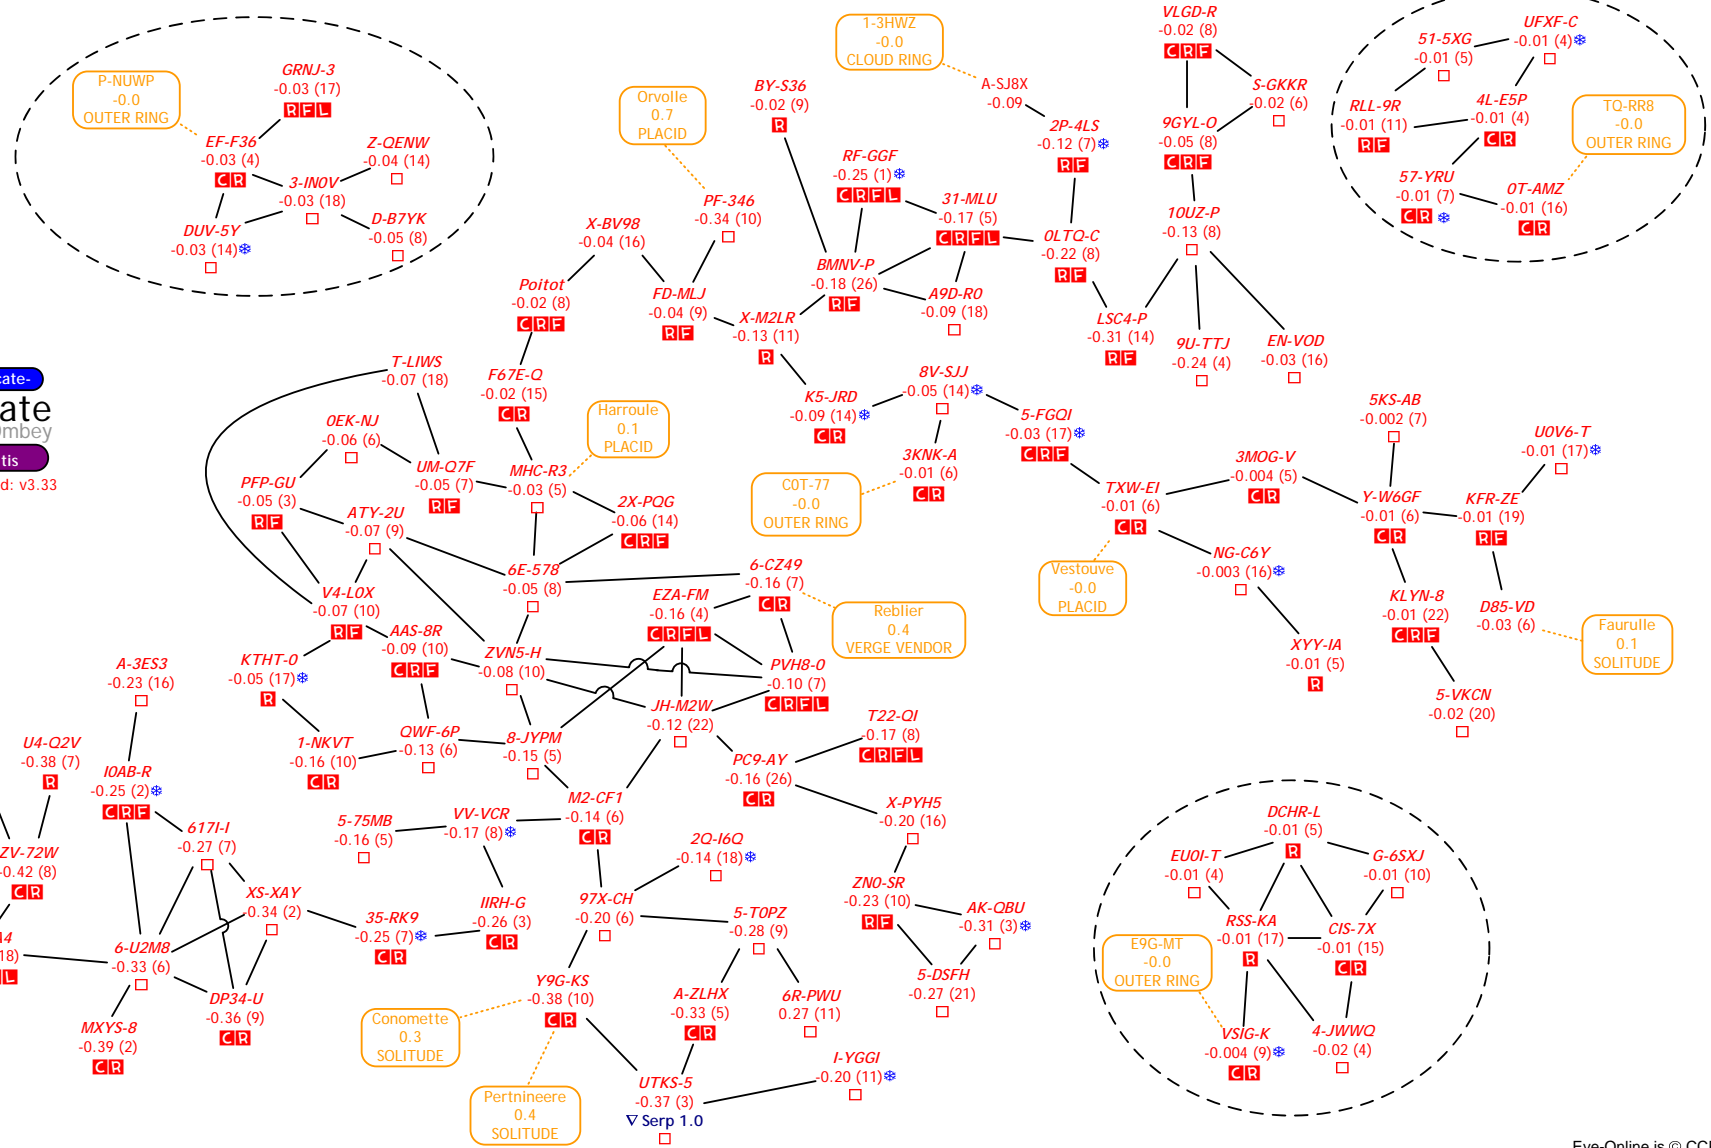

UL-718
-0.0
CATCH

IS-R7P
-0.0
CATCH

Click for key

Scalding Pass

by Ombey

Angels
Map last updated: v3.17

Stain

by Ombey

Map last updated: v3.37

-The Syndicate
Syndicate
 by Omby
 Serpents
 Map last updated: v3.33

Click for key

Tash-Murkon

by Ombey

-Amarr-

Sanshas

Map last updated: v3.33

Click for key

Tenal
by Ombey

Map last updated: v3.37

[Click for key](#)

Tenerifis
by Ombey
Angels
Map last updated: v3.37

Tribute

by Ombey

Map last updated: v3.37