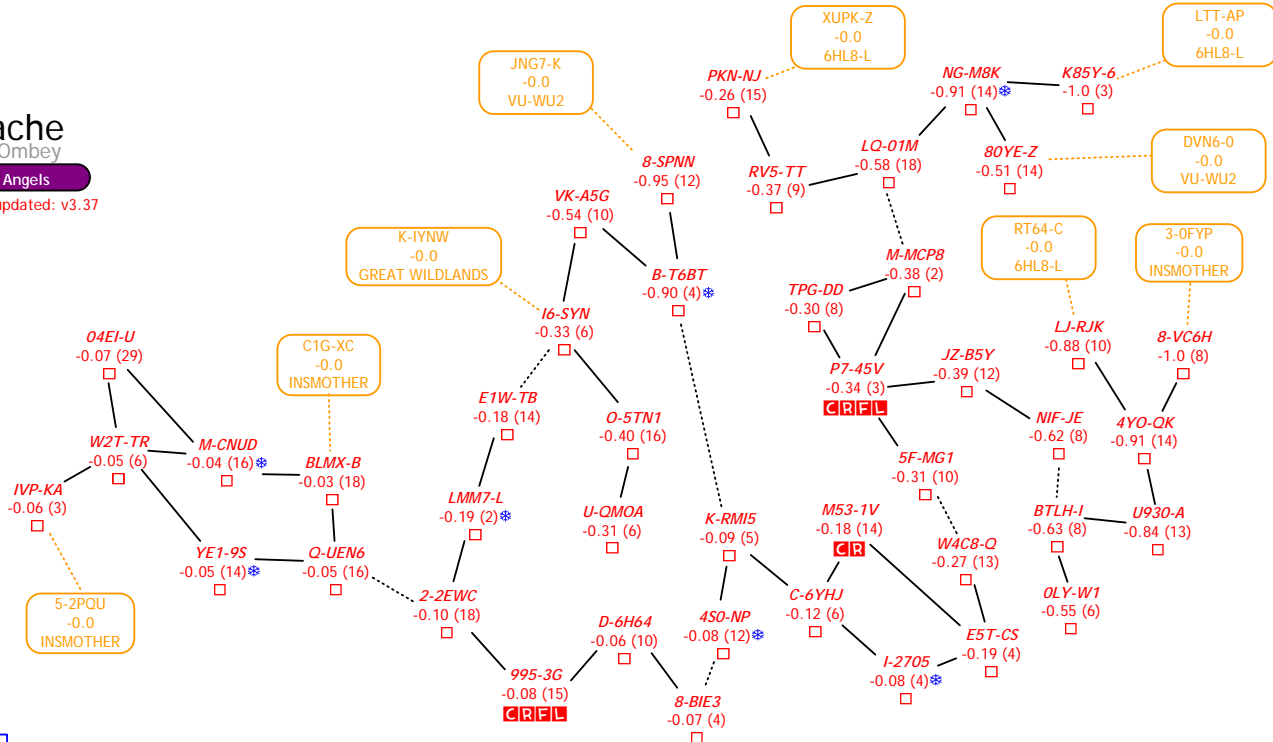

—||— - indicates hi-sec <> low-sec jump

..... indicates constellation jump

* - In 0.0, these indicate NPC/ conq. stations.
Outpost station services are not currently listed

Eve Universe
by Ombey

Bold/ coloured jump lines are purely for ease of following and do not signify anything

Map last updated: v3.34

Eve Universe NPCs

by Ombey

Empire region

The Bleak Lands

by Ombey

-Amarr-

Map last updated: v3.37

Cache
by Ombey

Map last updated: v3.37

The Citadel
by Ombey
Guristas
Map last updated: v3.37

Click for key

Y-1918
-0.0
BRANCH

WLF-D3
-0.0
VENAL

DO6H-Q
-0.0
FADE

K4YZ-Y
-0.0
FADE

9-R6GU
-0.0
VENAL

Deklein
by Ombey

Guristas

Map last updated: v3.37

Click for key

-Ammatar-
Derelik
 by Ombey
 Sanshas
 Map last updated: v3.32

Click for key

-Amarr-
Domain
 by Ombey
 Blood Raiders
 Map last updated: v3.37