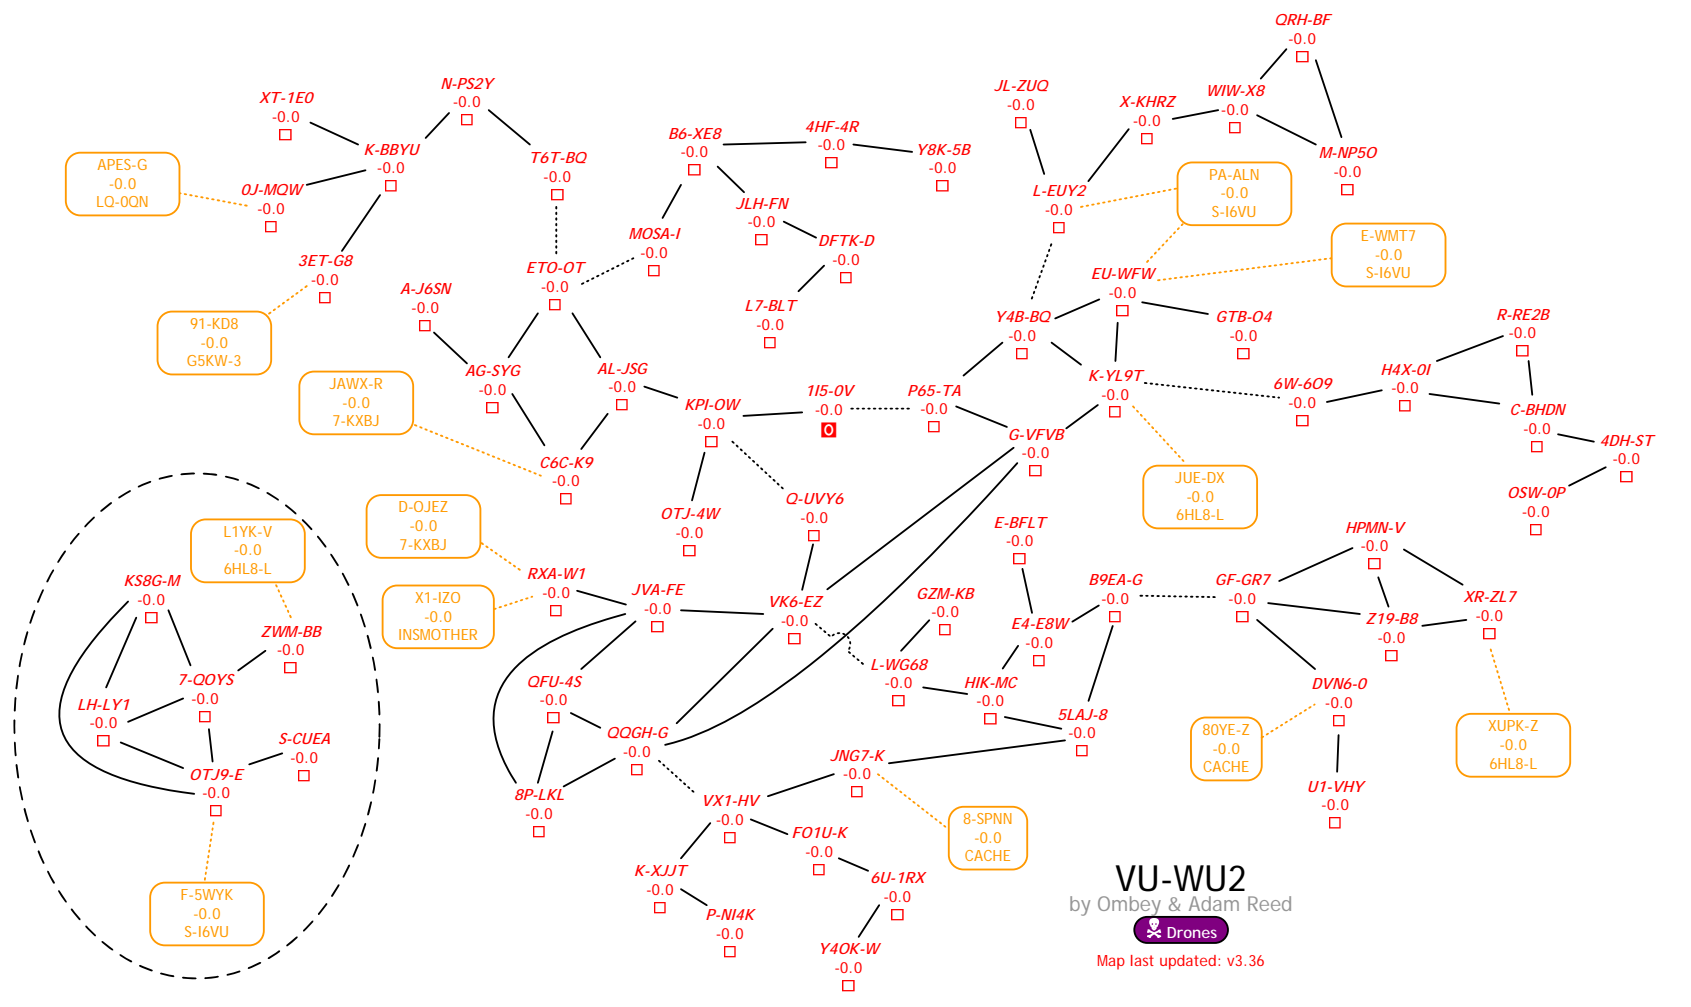

XR-ZL7
-0.0
VU-WU2

PKN-NJ
-0.0
CACHE

6HL8-L

by Ombey & Adam Reed

Map last updated: v3.36

[Click for key](#)

87-1CW
 by Ombey & Adam Reed

 Map last updated: v3.35

G5KW-3

by Ombey & Adam Reed

Map last updated: v3.35

H3J8-U

by Ombey & Adam Reed

Map last updated: v3.36

[Click for key](#)

S-I6VU

by Ombey & Adam Reed

Map last updated: v3.36

VU-WU2
 by Ombey & Adam Reed

 Map last updated: v3.36

[Click for key](#)