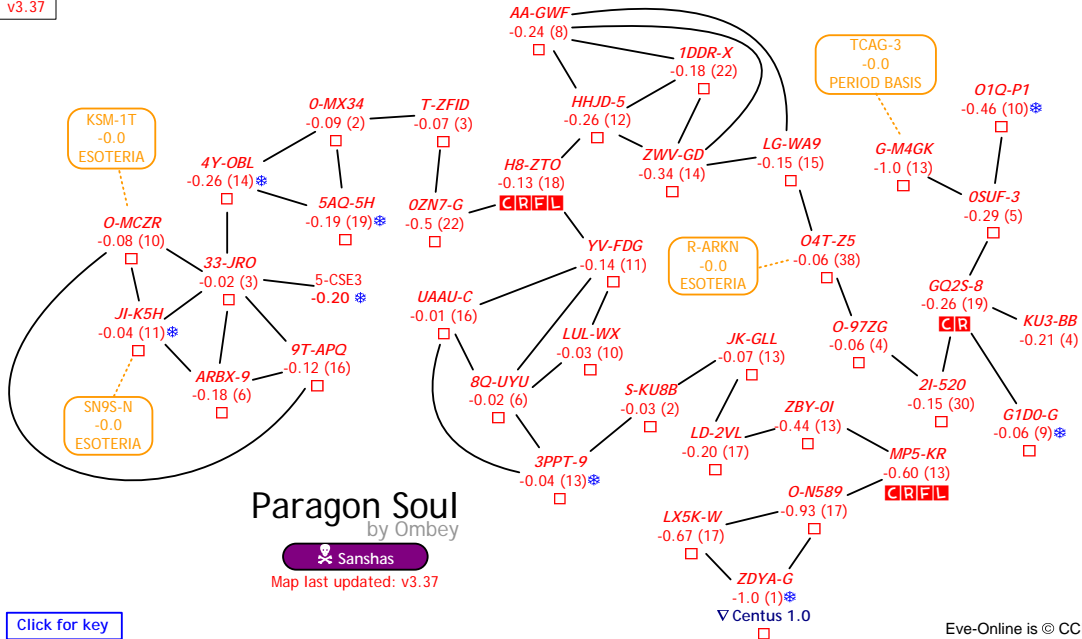

Map last updated: v3.34

Omist

by Ombey

Map last updated: v3.37

Click for key

-ORE-
Outer Ring
 by Ombey

 Map last updated: v3.37

Click for key