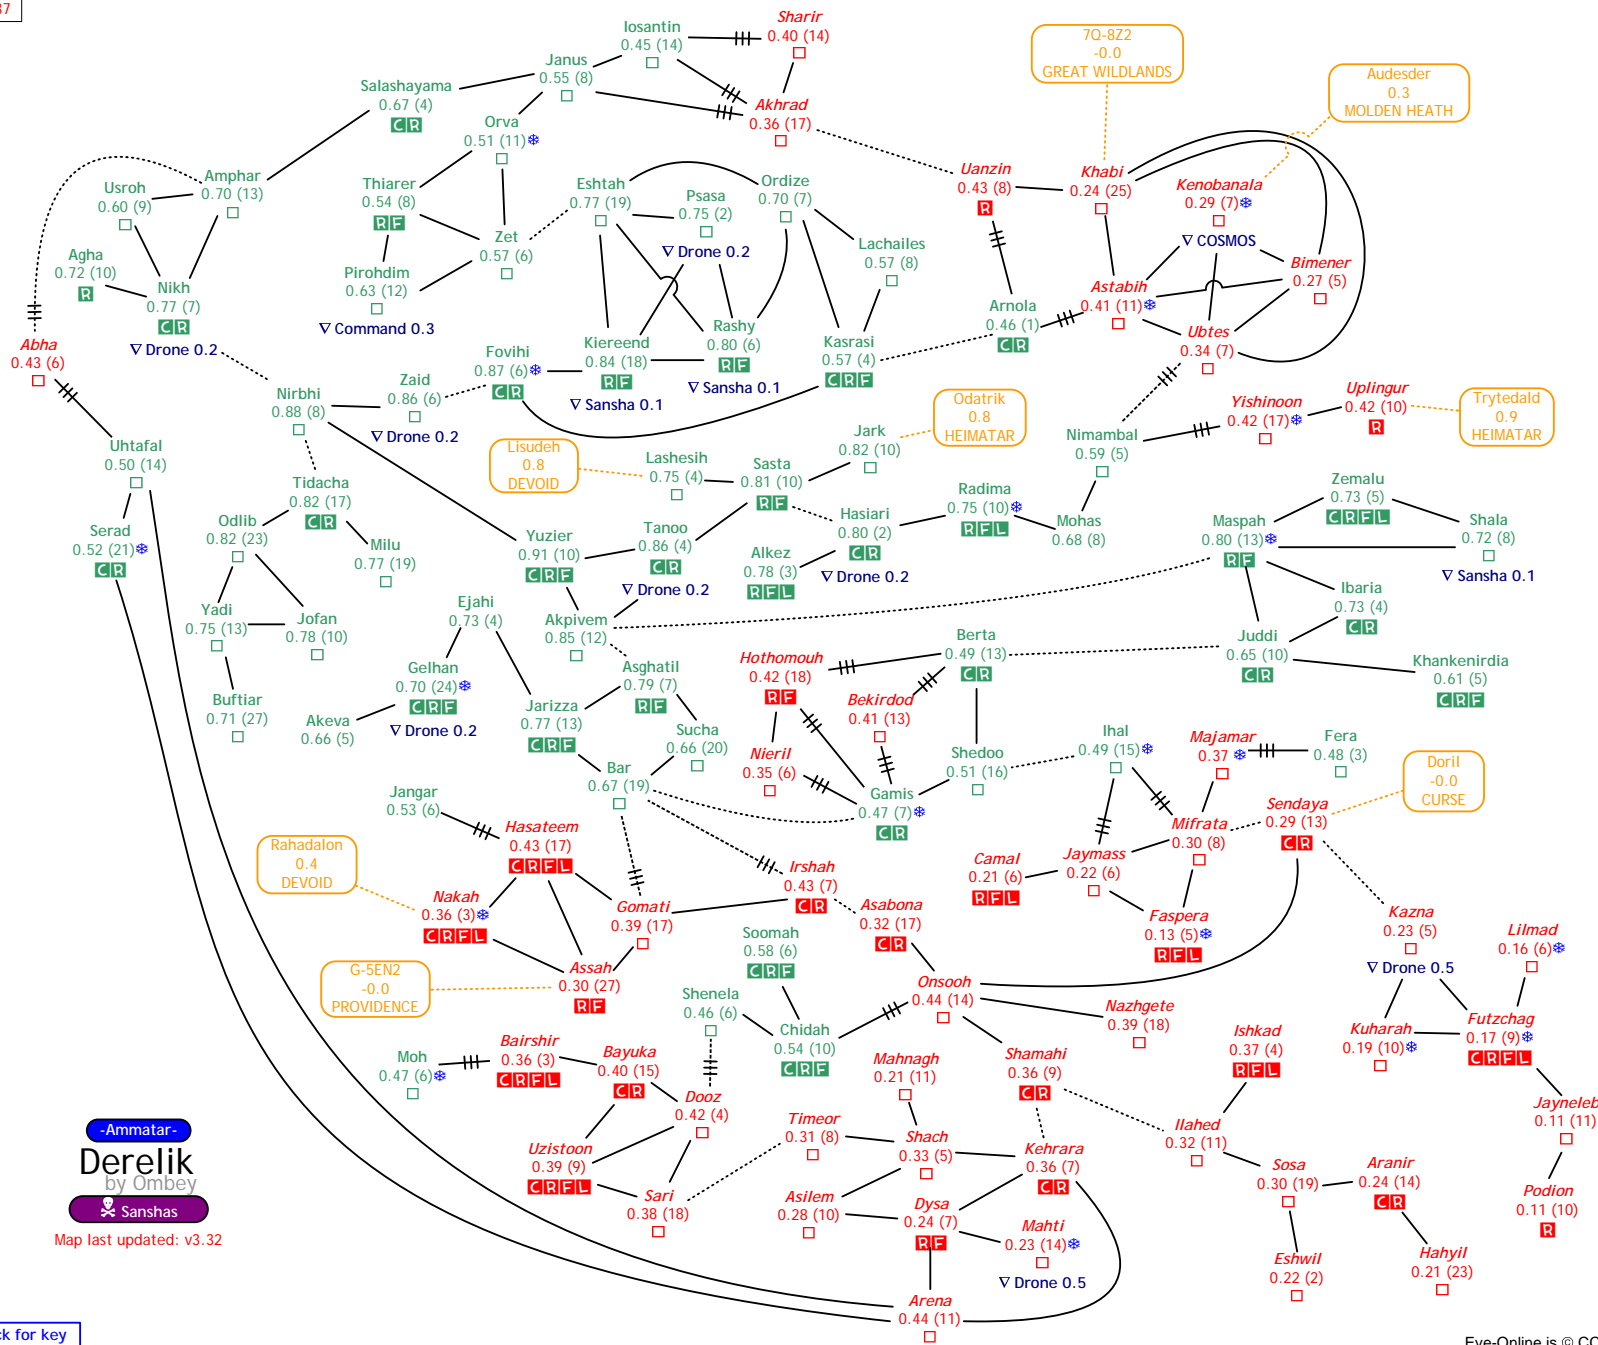

Map last updated: v3.34

Eve Universe NPCs

by Ombey

Empire region

The Bleak Lands

by Ombey

-Amarr-

Map last updated: v3.37

Cache
by Ombey

Map last updated: v3.37

The Citadel
by Ombey
Guristas
Map last updated: v3.37

Click for key

Y-1918
-0.0
BRANCH

WLF-D3
-0.0
VENAL

DO6H-Q
-0.0
FADE

K4YZ-Y
-0.0
FADE

9-R6GU
-0.0
VENAL

Deklein
by Ombey

Guristas

Map last updated: v3.37

Click for key

-Ammatar-
Derelik
 by Ombey
 Sanshas
 Map last updated: v3.32

Click for key

-Amarr-
Domain
 by Ombey
 Blood Raiders
 Map last updated: v3.37

Different colour jump lines are purely for ease of following and do not signify anything

[Click for key](#)

-Gallente-
Essence
 by Ombey
 Serpentis
 Map last updated: v3.17

Click for key

-Gallente-
Everyshore
 by Ombey
 Serpentis
 Map last updated: v3.37